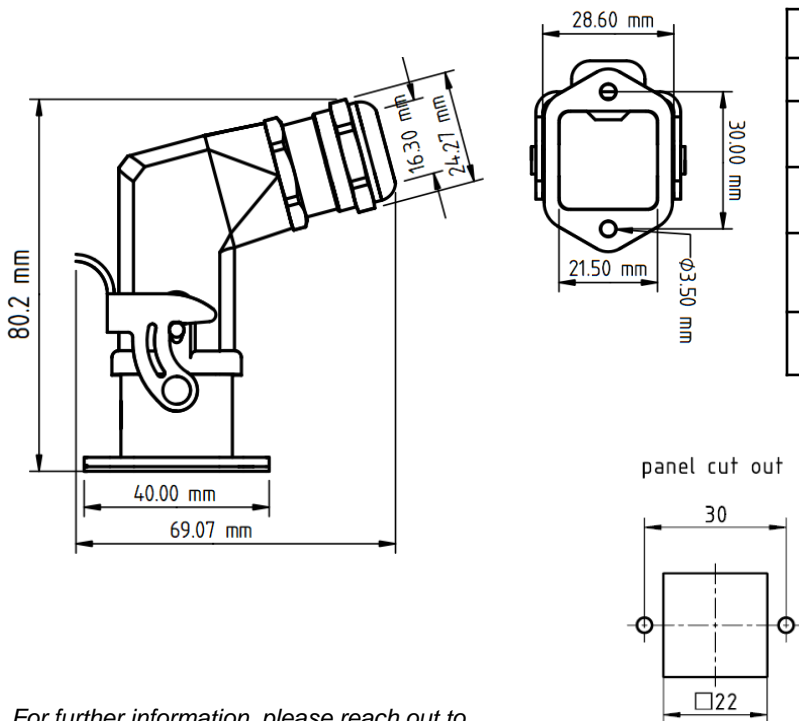

Technical Characteristics

Part Number

Han 4A Kit

| | |
|-----------------------|------------------|
| Hood | Angled Entry |
| Housing | Bulkhead |
| Hood/Housing Material | Die Cast Zinc |
| IP / NEMA | IP65 / 4, 4x, 12 |
| Temp Rating | -40 to +125C |
| Cable Gland | M20 Metal |
| Cable Diameter | 5-9mm / 6-12mm |
| Insert | 4+GND |
| Screw Terminals | 18-14AWG |
| Wire Strip Length | 4.5mm |
| Mating Cycles | > 500 |
| Flammability | V-0 |

Dimensions in mm

| Tooling and Torque Values | | |
|----------------------------------|----------------------|-------------|
| Type | Tool | Torque (Nm) |
| Terminal Screws (M3) | Slotted 0.4 x 2.5 | 0.25 |
| Fixing Screw (M3) | Slotted 0.4 x 2.5 | 0.25 |
| Mounting Screws (M3 recommended) | - | 0.8...1.0 |
| Cable Gland (M20) | SW 22 | 10 |