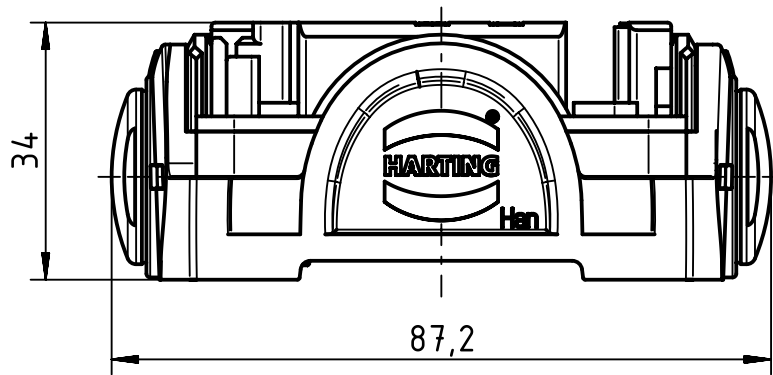

1 2 3 4 5 6

A

B

C

D

	All Dimensions in mm Original Size DIN A4		Scale 1:1	Free size tol.		Ref.
			Created by FINKEV	Inspected by NICTERLEIN	Standardisation TIEMANNA	Sub.
All rights reserved Department EL PD - DE		HARTING Electric GmbH & Co. KG D-32339 Espelkamp		Title Han-Yellock 30M carrier hood btn plain		Date 2016-07-01
				State Final Release		Doc-Key / ECM-Nr. 100540314/UGD/005/C 500000106111
		Type TB		Number 11 13 300 0100		Rev. C
						Page 1/1