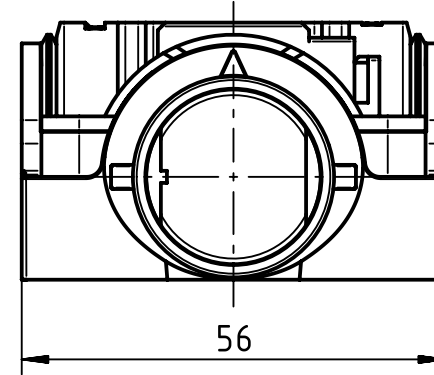

1 2 3 4 5 6

A

B

C

D

	All Dimensions in mm Original Size DIN A4		Scale 1:1	Free size tol.		Ref.
			Created by FINKEV	Inspected by NICTERLEIN	Standardisation TIEMANNA	Sub.
All rights reserved Department EL PD - DE		HARTING Electric GmbH & Co. KG D-32339 Espelkamp		Title Han-Yellock 30M carrier hood btn plain		Date 2016-07-01
				State Final Release		Doc-Key / ECM-Nr. 100540314/UGD/005/C 500000106111
		Type TB		Number 11 13 300 0100		Rev. C
						Page 1/1