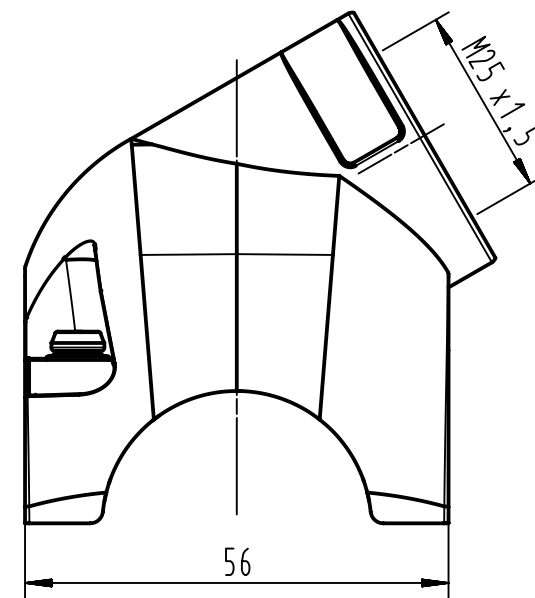

1 2 3 4 5 6

A

B

C

D

range of delivery: shell with M4 screws, washers and seals
to mount on carrier hood

	All rights reserved Department EL PD - DE HARTING Electric GmbH & Co. KG D-32339 Espelkamp	All Dimensions in mm Original Size DIN A4		Scale 1:1	Free size tol.	Ref. Sub.
		Created by FINKEV	Inspected by BERGHORN	Standardisation SCHMIDTM	Date 2012-11-28	State Final Release
Title Han-Yellock 30M-hood-M25 angled					Doc-Key / ECM-Nr. 100521682/UGD/002/A	
Type TB		Number 11 13 300 1601			Rev. A	Page 1/1