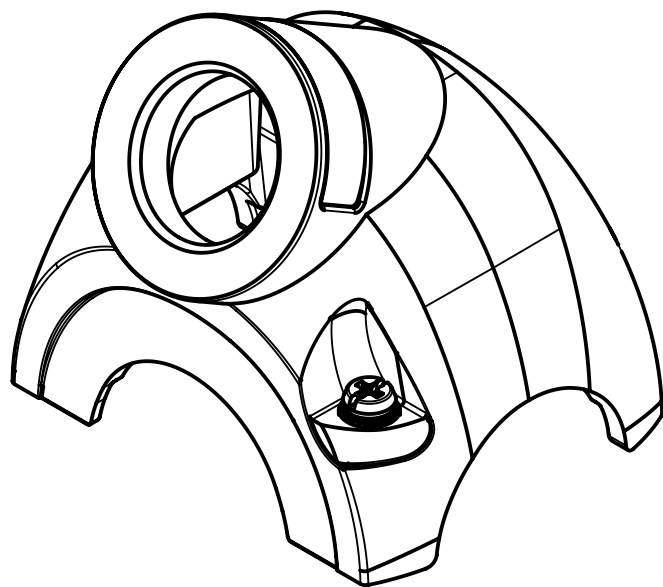

1 2 3 4 5 6

A

B

C

D

range of delivery: shell with M4 screws, washers and seals
to mount on carrier hood

	All rights reserved Department EL PD - DE HARTING Electric GmbH & Co. KG D-32339 Espelkamp	All Dimensions in mm Original Size DIN A4		Scale 1:1	Free size tol.	Ref. Sub.
		Created by FINKEV	Inspected by BERGHORN	Standardisation SCHMIDTM	Date 2012-11-28	State Final Release
Title Han-Yellock 30M-hood-M25 angled					Doc-Key / ECM-Nr. 100521682/UGD/002/A	
Type TB		Number 11 13 300 1601			Rev. A	Page 1/1