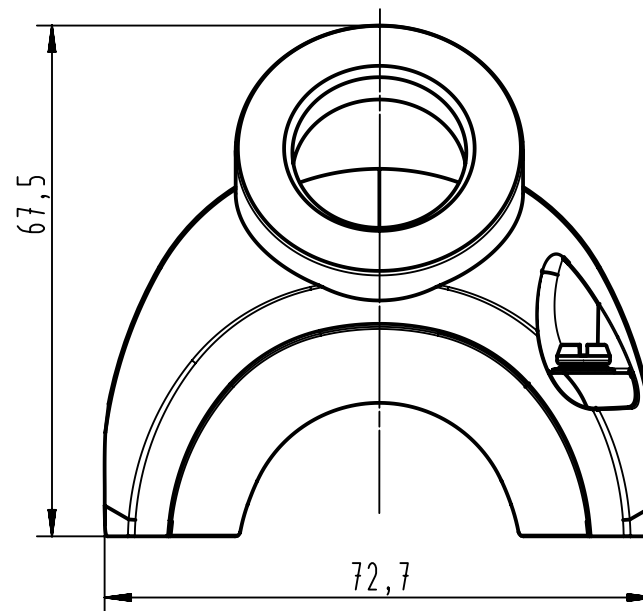

1 2 3 4 5 6

A

B

C

D

range of delivery: shell with M4 screws, washers and seals
to mount on carrier hood

	All rights reserved Department EL PD - DE HARTING Electric GmbH & Co. KG D-32339 Espelkamp	All Dimensions in mm Original Size DIN A4		Scale 1:1	Free size tol.	Ref. Sub.
		Created by FINKEV	Inspected by BERGHORN	Standardisation SCHMIDTM	Date 2012-11-28	State Final Release
Title Han-Yellock 30M-hood-M25 angled					Doc-Key / ECM-Nr. 100521682/UGD/002/A	
Type TB		Number 11 13 300 1601			Rev. A	Page 1/1