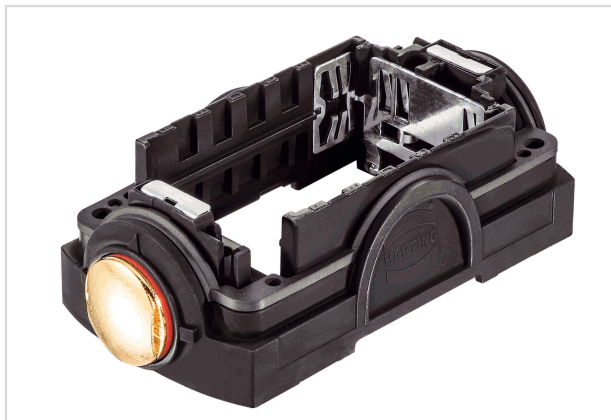

Han-Yellock 60M carrier hood btn plain

Image is for illustration purposes only. Please refer to product description.

Part number	11 13 600 0100
Specification	Han-Yellock 60M carrier hood btn plain
HARTING eCatalogue	https://b2b.harting.com/11136000100

Identification

Category	Hoods/Housings
Series of hoods/housings	Han-Yellock®
Type of hood/housing	Carrier hood
Description of hood/housing	Plain push button

Version

Size	Han-Yellock® 60
Locking type	Push button
Field of application	Hoods/housings for outdoor applications

Technical characteristics

Limiting temperature	-40 ... +125 °C
Un-/locking temperature	-10 ... +85 °C
Mating cycles	≥500
Degree of protection acc. to IEC 60529	IP65 IP67

Material properties

Material (hood/housing)	Zinc die-cast
Surface (hood/housing)	Passivated
Colour (hood/housing)	RAL 9005 (jet black)
Material (seal)	NBR
Material (locking)	Polyamide (PA) Stainless steel