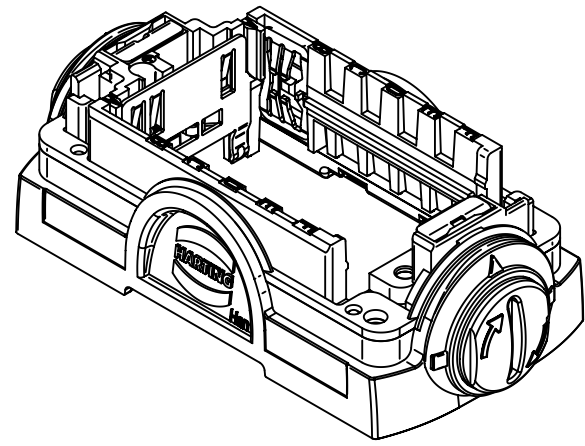

1 2 3 4 5 6

A

B

C

D

	All Dimensions in mm Original Size DIN A4		Scale 1:1	Free size tol.		Ref.
			Created by FINKEV	Inspected by NICHTERLEIN	Standardisation TIEMANNA	Sub.
All rights reserved Department EL PD - DE		HARTING Electric GmbH & Co. KG D-32339 Espelkamp		Title Han-Yellock 60M carrier hood button slot	Date 2016-07-01	State Final Release
				Type TB	Number 11 13 600 0110	Doc-Key / ECM-Nr. 100540341/UGD/005/B 500000106111 Rev. B
						Page 1/1