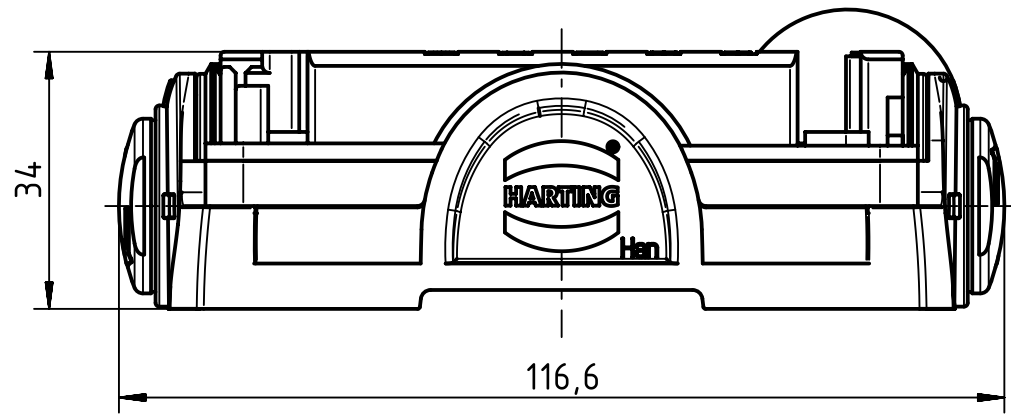

1 2 3 4 5 6

A

B

C

D

	All Dimensions in mm Original Size DIN A4		Scale 1:1	Free size tol.		Ref.
			Created by FINKEV	Inspected by NICHTERLEIN	Standardisation TIEMANNA	Sub.
All rights reserved Department EL PD - DE		HARTING Electric GmbH & Co. KG D-32339 Espelkamp		Title Han-Yellock 60M carrier hood button slot	Date 2016-07-01	State Final Release
				Type TB	Number 11 13 600 0110	Doc-Key / ECM-Nr. 100540341/UGD/005/B 500000106111 Rev. B
						Page 1/1