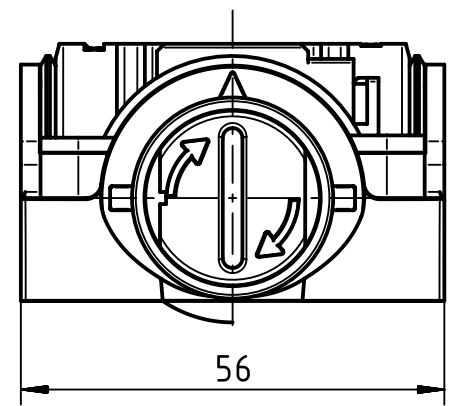

1 2 3 4 5 6

A

B

C

D

	All Dimensions in mm Original Size DIN A4		Scale 1:1	Free size tol.		Ref.
			Created by FINKEV	Inspected by NICHTERLEIN	Standardisation TIEMANNA	Sub.
All rights reserved Department EL PD - DE		HARTING Electric GmbH & Co. KG D-32339 Espelkamp		Title Han-Yellock 60M carrier hood button slot	Date 2016-07-01	State Final Release
				Type TB	Number 11 13 600 0110	Doc-Key / ECM-Nr. 100540341/UGD/005/B 500000106111 Rev. B
						Page 1/1