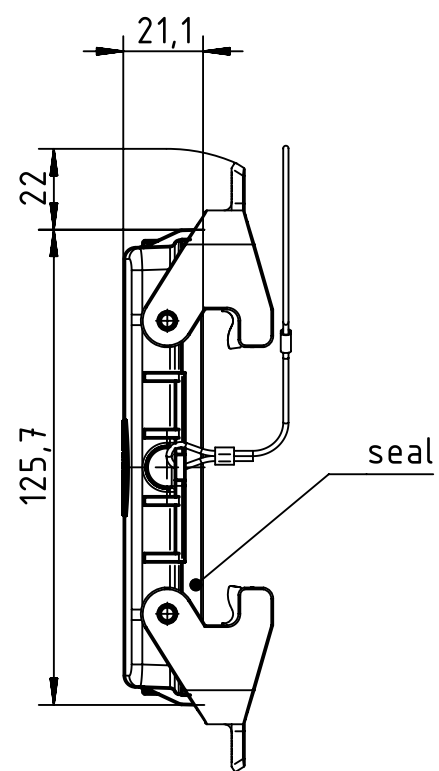

1 2 3 4 5 6

A

B

C

D

	All rights reserved Department EL PD - DE		Created by SCHULZI	Inspected by BERGHORN	Standardisation SCHMIDTM	Date 2013-07-03	State Final Release	
	HARTING Electric GmbH & Co. KG D-32339 Espelkamp		Title Han B Protect Cover Die Cast (Easy hood)				Doc-Key / ECM-Nr. 100211739/UGD/004/A 500000063769	
			Type TB	Number 11 30 024 5422			Rev. A	Page 1/1