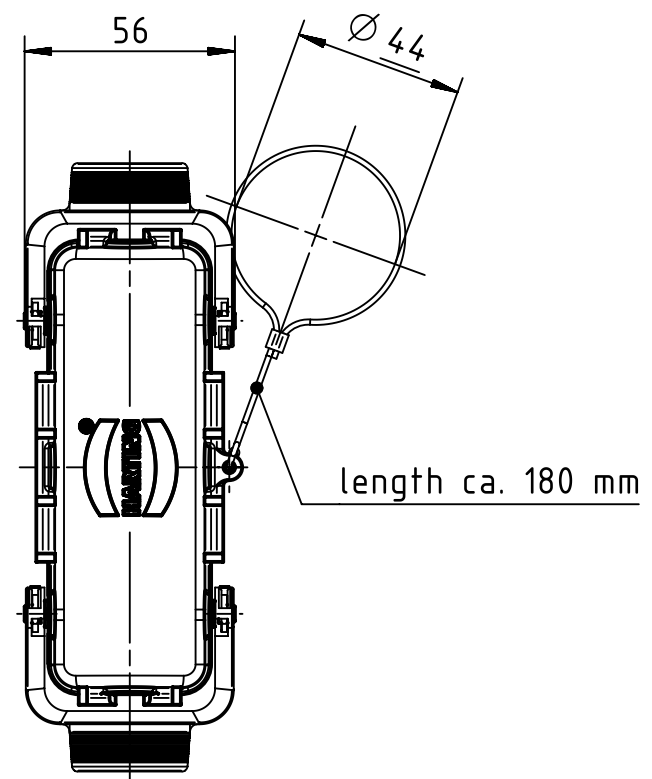

1 2 3 4 5 6

A

B

C

D

	All rights reserved Department EL PD - DE		Created by SCHULZI	Inspected by BERGHORN	Standardisation SCHMIDTM	Date 2013-07-03	State Final Release	
	HARTING Electric GmbH & Co. KG D-32339 Espelkamp		Title Han B Protect Cover Die Cast (Easy hood)				Doc-Key / ECM-Nr. 100211739/UGD/004/A 500000063769	
			Type TB	Number 11 30 024 5422			Rev. A	Page 1/1