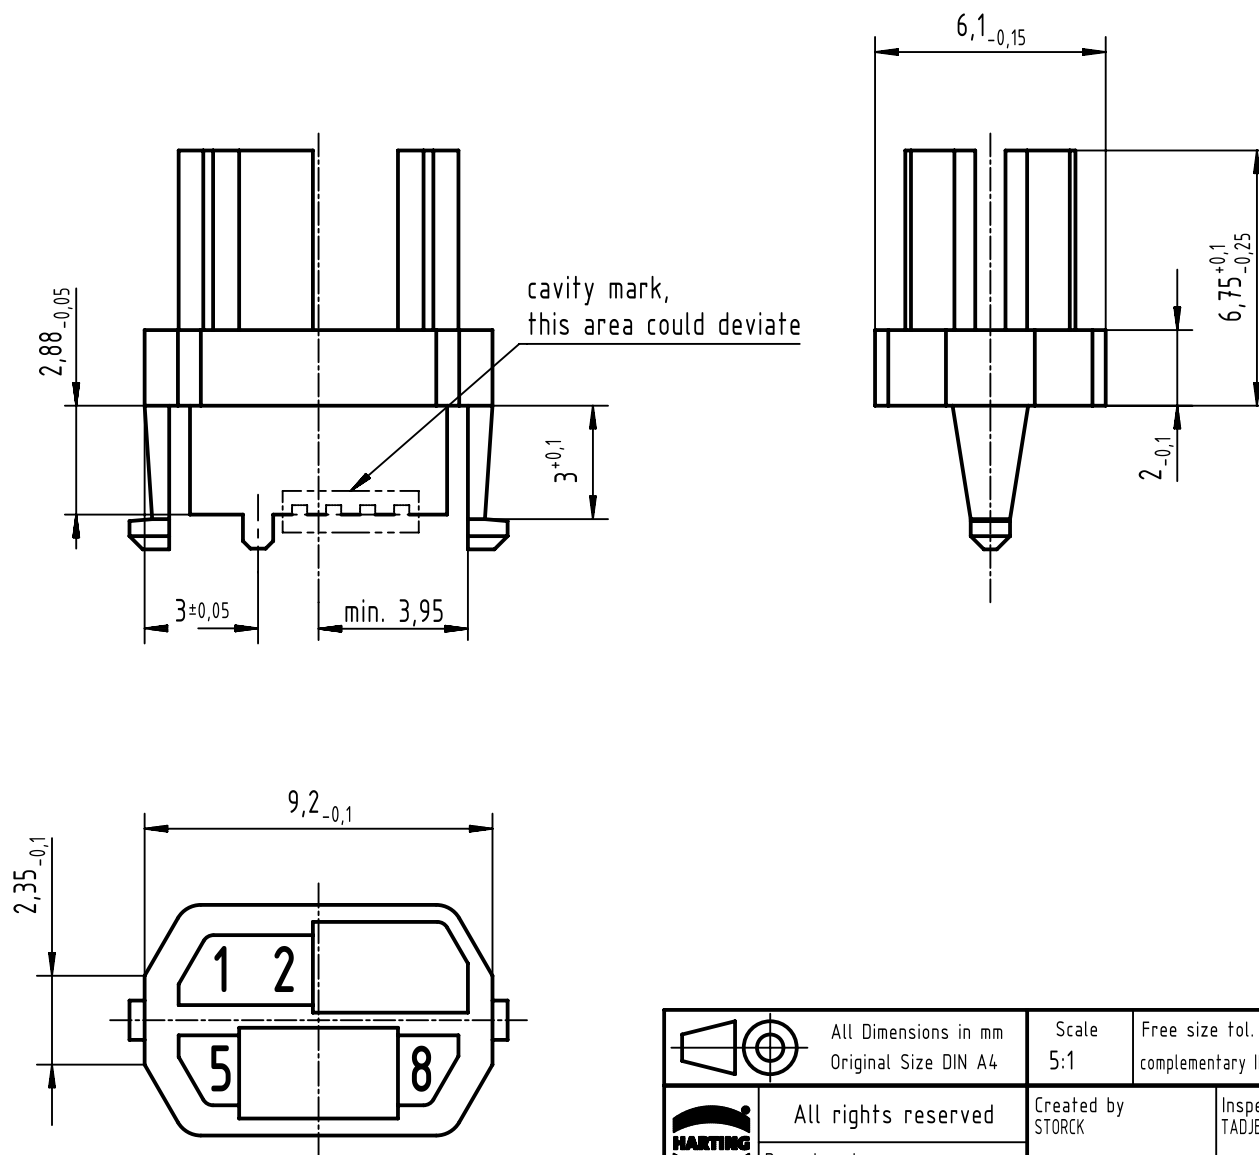

colour: RAL 7015 (slate grey)

	All Dimensions in mm Original Size DIN A4		Scale 5:1	Free size tol. complementary IEC 61076-4-101	Ref. Sub.		
		All rights reserved Department EL PD	Created by STORCK	Inspected by TADJE	Standardisation HOFFMANN	Date 2018-11-12	State Final Release
HARTING Electronics GmbH D-32339 Espelkamp		Title har-bus HM coding key (code-no. 1258) for female conn.			Doc-Key / ECM-Nr. 100075021/UGD/001/D 50000014:3134		
		Type TB	Number 17790000022			Rev. D	Page 1/1