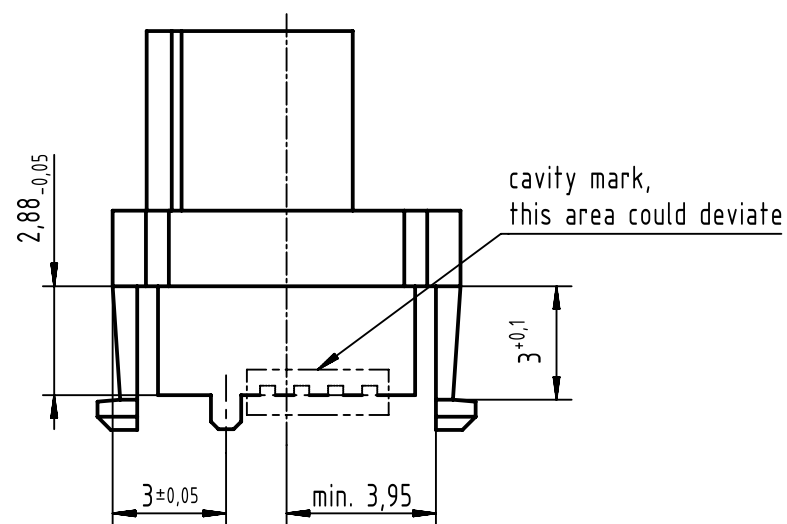

1 2 3 4 5 6

A

B

C

D

colour: RAL 3018 (strawberry red)

	All Dimensions in mm Original Size DIN A4		Scale 5:1	Free size tol. complementary IEC 61076-4-101		Ref. Sub.	
	All rights reserved Department EL PD		Created by STORCK	Inspected by TADJE	Standardisation HOFFMANN	Date 2018-11-12	State Final Release
HARTING Electronics GmbH D-32339 Espelkamp			Title har-bus HM coding key (code-no. 3567) for female conn.			Doc-Key / ECM-Nr. 100075009/UGD/001/D 500000143134	
			Type TB	Number 17790000028		Rev. D	Page 1/1