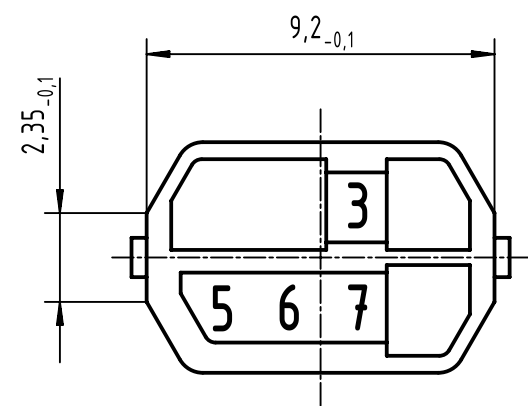

1 2 3 4 5 6

A

B

C

D

colour: RAL 3018 (strawberry red)

	All Dimensions in mm Original Size DIN A4		Scale 5:1	Free size tol. complementary IEC 61076-4-101		Ref. Sub.	
	All rights reserved Department EL PD		Created by STORCK	Inspected by TADJE	Standardisation HOFFMANN	Date 2018-11-12	State Final Release
HARTING Electronics GmbH D-32339 Espelkamp			Title har-bus HM coding key (code-no. 3567) for female conn.			Doc-Key / ECM-Nr. 100075009/UGD/001/D 500000143134	
			Type TB	Number 17790000028		Rev. D	Page 1/1