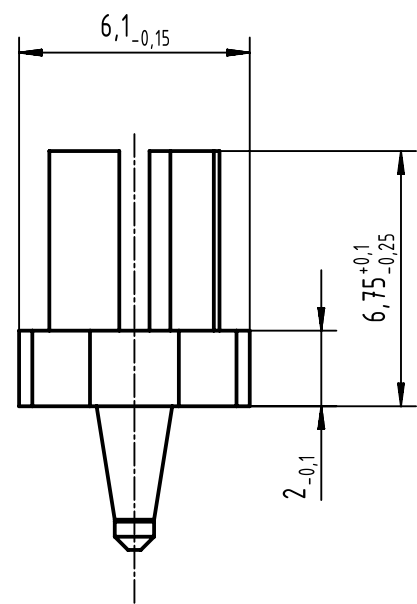

1 2 3 4 5 6

A

B

C

D

colour: RAL 3018 (strawberry red)

	All Dimensions in mm Original Size DIN A4		Scale 5:1	Free size tol. complementary IEC 61076-4-101		Ref. Sub.	
	All rights reserved Department EL PD		Created by STORCK	Inspected by TADJE	Standardisation HOFFMANN	Date 2018-11-12	State Final Release
HARTING Electronics GmbH D-32339 Espelkamp			Title har-bus HM coding key (code-no. 3567) for female conn.			Doc-Key / ECM-Nr. 100075009/UGD/001/D 500000143134	
			Type TB	Number 17790000028		Rev. D	Page 1/1