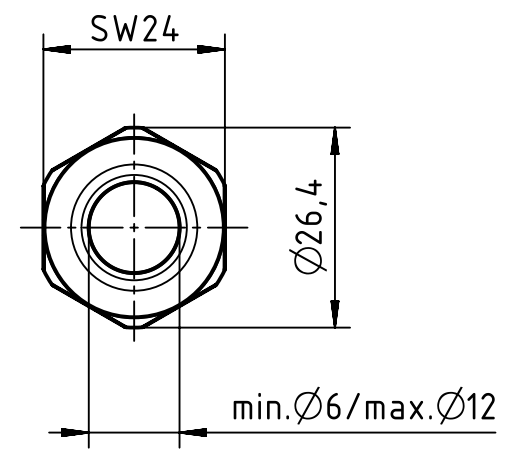

1 2 3 4 5 6

A

B

C

D

O-Ring included

	All Dimensions in mm Original Size DIN A4		Scale 1:1	Free size tol.		Ref.
			Created by ILJIN	Inspected by RIEPE	Standardisation TIEMANNA	Date 2016-03-16
All rights reserved Department EL PD - DE		Title Han CGM-P-EXi M20 D 6...12mm		State Final Release		Doc-Key / ECM-Nr. 100663044/UGD/007/A 500000101502
HARTING Electric GmbH & Co. KG D-32339 Espelkamp		Type TB	Number 19 00 000 7102		Rev. A	Page 1/1