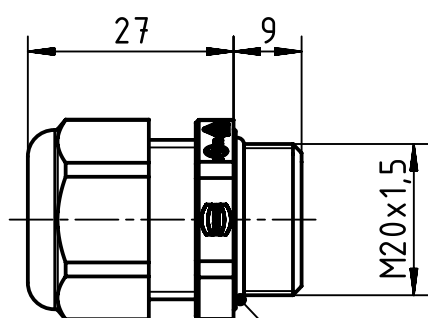

1 2 3 4 5 6

A

B

C

D

O-Ring included

	All Dimensions in mm Original Size DIN A4		Scale 1:1	Free size tol.		Ref.
			Created by ILJIN	Inspected by RIEPE	Standardisation TIEMANNA	Date 2016-03-16
All rights reserved Department EL PD - DE		Title Han CGM-P-EXi M20 D 6...12mm		State Final Release		Doc-Key / ECM-Nr. 100663044/UGD/007/A 500000101502
HARTING Electric GmbH & Co. KG D-32339 Espelkamp		Type TB	Number 19 00 000 7102		Rev. A	Page 1/1