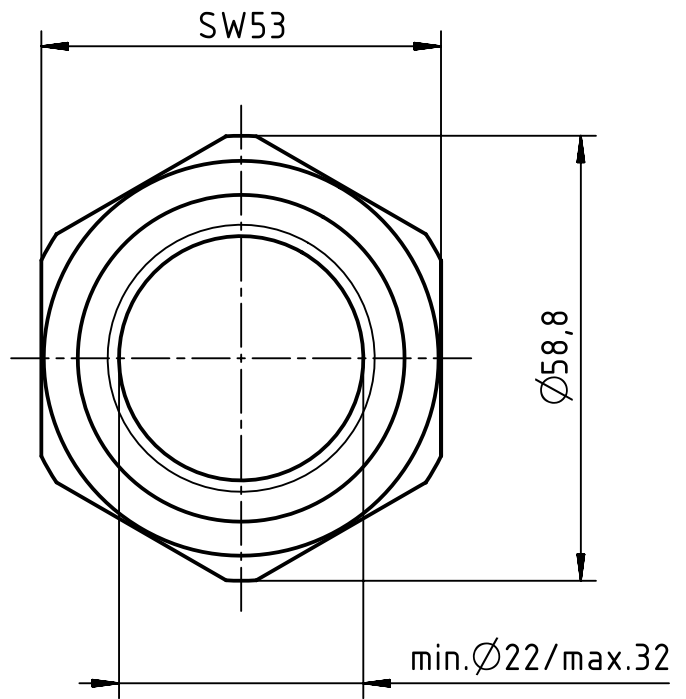

1 2 3 4 5 6

A

B

C

D

O-Ring included

	All Dimensions in mm Original Size DIN A4		Scale 1:1	Free size tol.		Ref.	
						Sub.	
	All rights reserved		Created by ILJIN	Inspected by RIEPE	Standardisation TIEMANNA	Date 2016-03-16	State Final Release
	Department EL PD - DE		Title Han CGM-P-EXi M40 D 22...32mm			Doc-Key / ECM-Nr. 100663253/UGD/008/A 500000101502	
HARTING Electric GmbH & Co. KG D-32339 Espelkamp			Type TB	Number 19 00 000 7109		Rev. A	Page 1/1