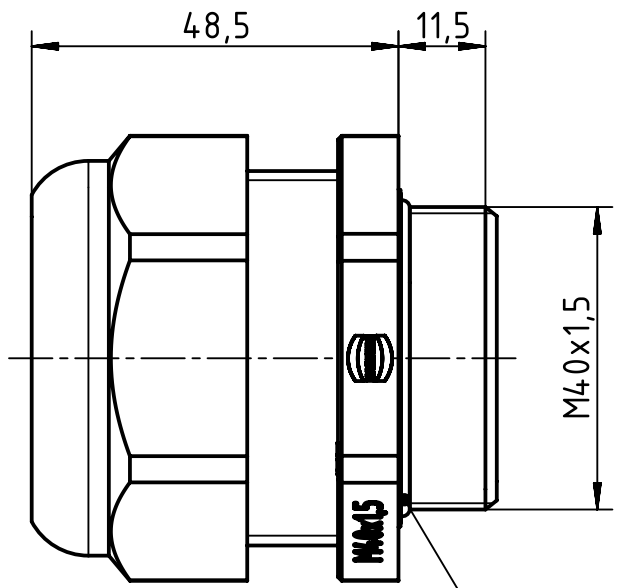

1 2 3 4 5 6

A

B

C

D

O-Ring included

	All Dimensions in mm Original Size DIN A4		Scale 1:1	Free size tol.		Ref.	
						Sub.	
	All rights reserved		Created by ILJIN	Inspected by RIEPE	Standardisation TIEMANNA	Date 2016-03-16	State Final Release
	Department EL PD - DE		Title Han CGM-P-EXi M40 D 22...32mm			Doc-Key / ECM-Nr. 100663253/UGD/008/A 500000101502	
HARTING Electric GmbH & Co. KG D-32339 Espelkamp			Type TB	Number 19 00 000 7109		Rev. A	Page 1/1