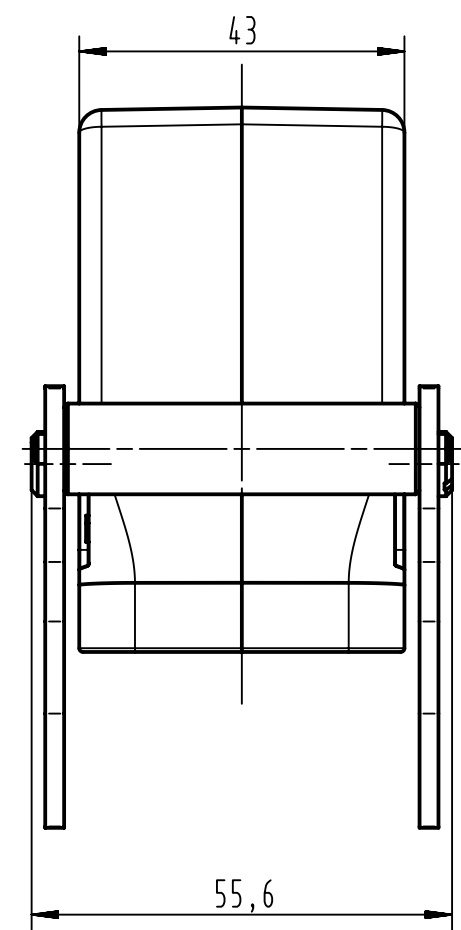

1 2 3 4 5 6

A

B

C

D

	All Dimensions in mm Original Size DIN A4		Scale 1:1		Free size tol.		Ref.	
	All rights reserved		Created by HOLLERT		Inspected by SCHNIEDER		Standardisation SCHMIDTM	
Department EL PD - DE		Date 2012-12-13		State Final Release		Doc-Key / ECM-Nr. 100524212/UGD/002/A		
HARTING Electric GmbH & Co. KG D-32339 Espelkamp		Title Hood Han 6B-gs-ZV-M32				Rev. A		Page 1/1
		Type TB		Number 19 30 006 0587				