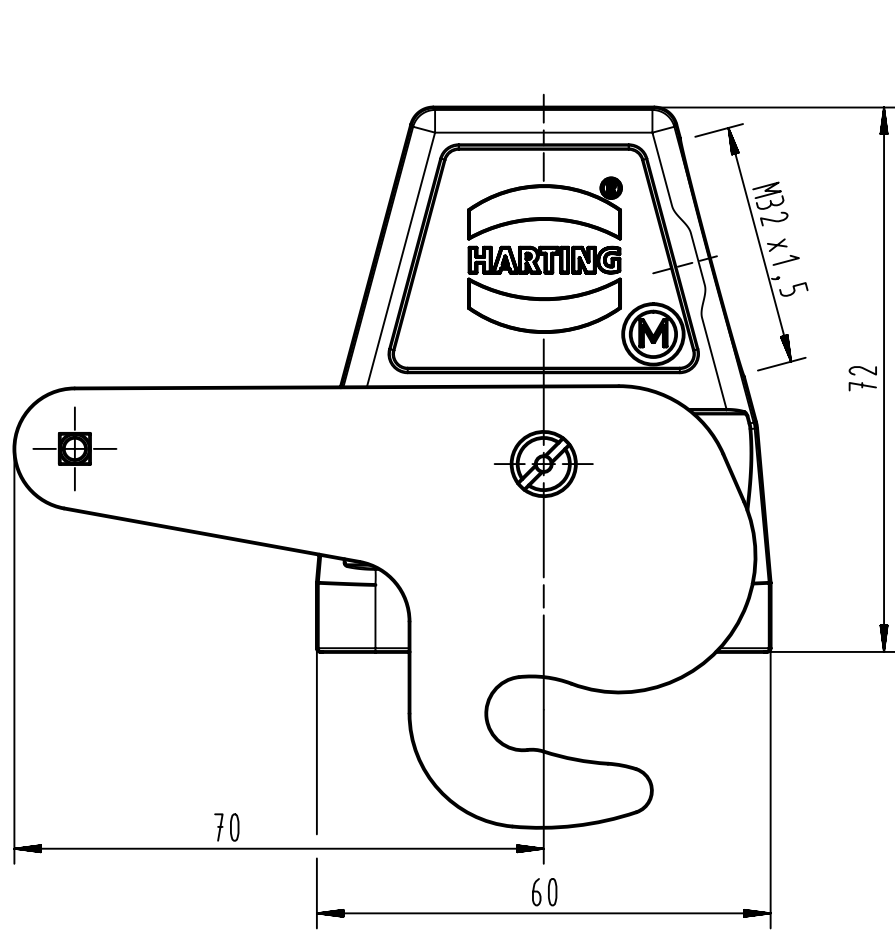

1 2 3 4 5 6

A

B

C

D

	All Dimensions in mm Original Size DIN A4		Scale 1:1		Free size tol.		Ref.	
	All rights reserved		Created by HOLLERT		Inspected by SCHNIEDER		Standardisation SCHMIDTM	
Department EL PD - DE		Date 2012-12-13		State Final Release		Doc-Key / ECM-Nr. 100524212/UGD/002/A		
HARTING Electric GmbH & Co. KG D-32339 Espelkamp		Title Hood Han 6B-gs-ZV-M32				Rev. A		Page 1/1
		Type TB		Number 19 30 006 0587				