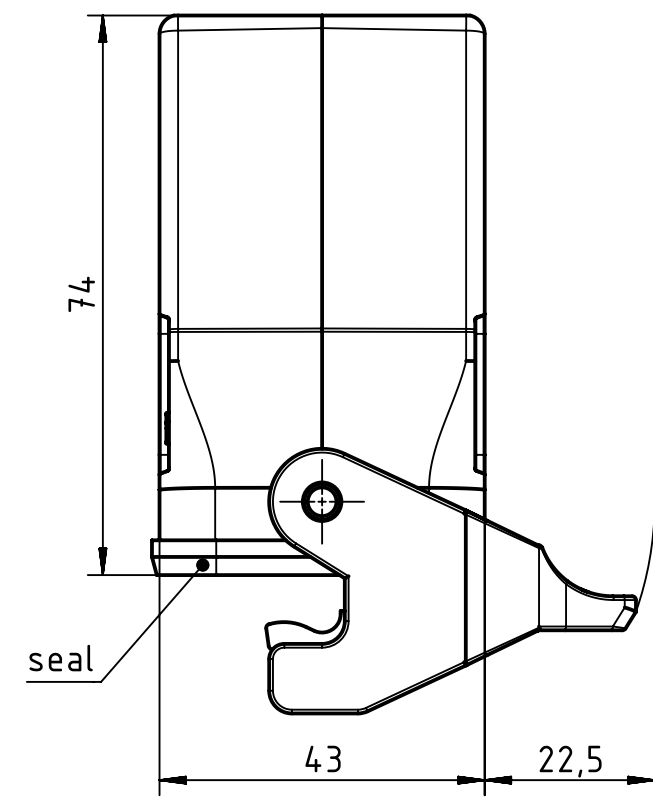

1 2 3 4 5 6

A

B

C

D

	All Dimensions in mm Original Size DIN A4		Scale 1:1	Free size tol.		Ref.
						Sub.
	All rights reserved		Created by SPRENB	Inspected by GERB	Standardisation TIEMANNA	Date 2018-12-05
	Department EL PD					State Final Release
HARTING Electric GmbH & Co. KG D-32339 Espelkamp			Title Han B Hood Coupler HC 1 Lever M25			Doc-Key / ECM-Nr. 100132080/UGD/007/C 500000143686
			Type TB	Number 19 30 006 0756		Rev. C Page 1/1