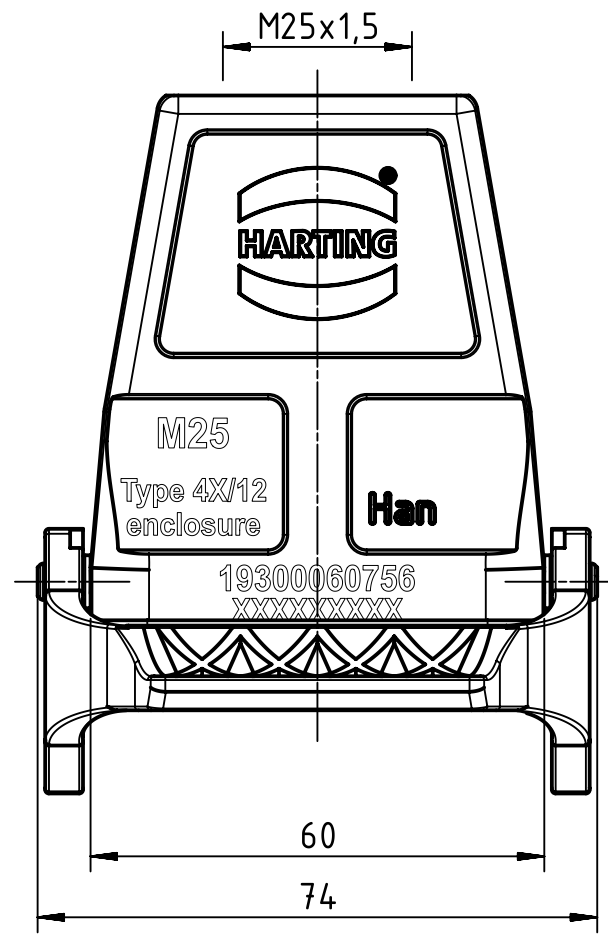

1 2 3 4 5 6

A

B

C

D

	All Dimensions in mm Original Size DIN A4		Scale 1:1	Free size tol.		Ref.
						Sub.
	All rights reserved		Created by SPRENB	Inspected by GERB	Standardisation TIEMANNA	Date 2018-12-05
	Department EL PD					State Final Release
HARTING Electric GmbH & Co. KG D-32339 Espelkamp			Title Han B Hood Coupler HC 1 Lever M25			Doc-Key / ECM-Nr. 100132080/UGD/007/C 500000143686
			Type TB	Number 19 30 006 0756		Rev. C Page 1/1