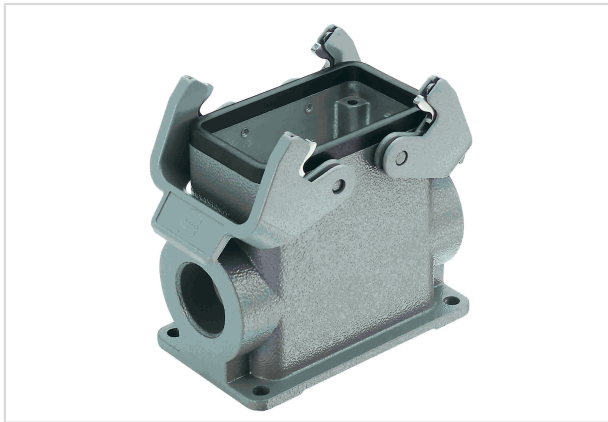

Han B Base Surface HC 2 Levers 1 x M25

Image is for illustration purposes only. Please refer to product description.

Part number	19 30 010 0231
Specification	Han B Base Surface HC 2 Levers 1 x M25
HARTING eCatalogue	https://b2b.harting.com/19300100231

Identification

Category	Hoods/Housings
Series of hoods/housings	Han [®] B
Type of hood/housing	Surface mounted housing
Type	High construction

Version

Size	10 B
Version	Side entry
Cable entry	1x M25
Locking type	Double locking lever
Han-Easy Lock [®]	Yes
Field of application	Standard hoods/housings for industrial connectors

Technical characteristics

Limiting temperature	-40 ... +125 °C
Degree of protection acc. to IEC 60529	IP65
Type rating acc. to UL 50 / UL 50E	4 4X 12

Material properties

Material (hood/housing)	Aluminium die-cast
Surface (hood/housing)	Powder-coated
Colour (hood/housing)	RAL 7037 (dust grey)

Pushing Performance

Material properties

Material (seal)	NBR
Material (locking)	Polycarbonate (PC) Stainless steel
Colour (locking)	RAL 7037 (dust grey)
Material flammability class acc. to UL 94 (locking levers)	V-0
RoHS	compliant
ELV status	compliant
China RoHS	e
REACH Annex XVII substances	Not contained
REACH ANNEX XIV substances	Not contained
REACH SVHC substances	Yes
REACH SVHC substances	Potassium 1,1,2,2,3,3,4,4,4-nonafluorobutane-1-sulphonate
California Proposition 65 substances	Yes
California Proposition 65 substances	Nickel Naphthalene