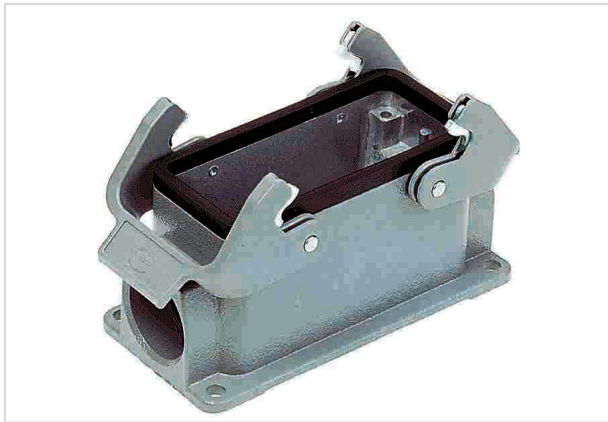

Han B Base Surface LC 2 Levers 1 x M20

Image is for illustration purposes only. Please refer to product description.

Part number	19 30 010 1230
Specification	Han B Base Surface LC 2 Levers 1 x M20
HARTING eCatalogue	https://b2b.harting.com/19300101230

Identification

Category	Hoods/Housings
Series of hoods/housings	Han [®] B
Type of hood/housing	Surface mounted housing
Type	Low construction

Version

Size	10 B
Version	Side entry
Cable entry	1x M20
Locking type	Double locking lever
Han-Easy Lock [®]	Yes
Field of application	Standard hoods/housings for industrial connectors

Technical characteristics

Limiting temperature	-40 ... +125 °C
Degree of protection acc. to IEC 60529	IP65
Type rating acc. to UL 50 / UL 50E	4 4X 12

Material properties

Material (hood/housing)	Aluminium die-cast
Surface (hood/housing)	Powder-coated
Colour (hood/housing)	RAL 7037 (dust grey)

Pushing Performance

Material properties

Material (seal)	NBR
Material (locking)	Polycarbonate (PC) Stainless steel
Colour (locking)	RAL 7037 (dust grey)
Material flammability class acc. to UL 94 (locking levers)	V-0
RoHS	compliant
ELV status	compliant
China RoHS	e
REACH Annex XVII substances	Not contained
REACH ANNEX XIV substances	Not contained
REACH SVHC substances	Yes
REACH SVHC substances	Potassium 1,1,2,2,3,3,4,4,4-nonafluorobutane-1-sulphonate
California Proposition 65 substances	Yes
California Proposition 65 substances	Nickel Naphthalene