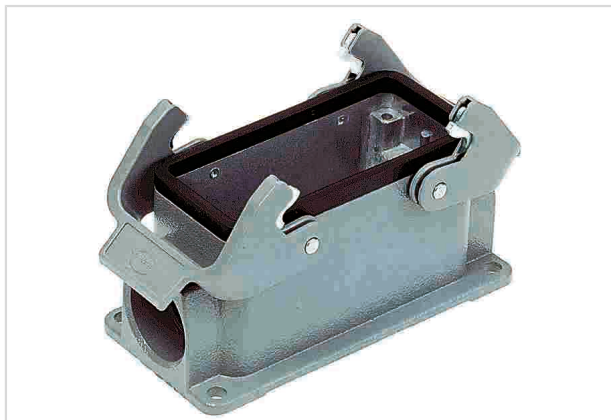

## Han 10B Base Surface LC 1 x M25

Image is for illustration purposes only. Please refer to product description.

Part number	19 30 010 1231
Specification	Han 10B Base Surface LC 1 x M25
HARTING eCatalogue	<a href="https://b2b.harting.com/19300101231">https://b2b.harting.com/19300101231</a>

### Identification

Category	Hoods/Housings
Series of hoods/housings	Han <sup>®</sup> B
Type of hood/housing	Surface mounted housing
Type	Low construction

### Version

Size	10 B
Version	Side entry
Cable entry	1x M25
Locking type	Double locking lever
Han-Easy Lock <sup>®</sup>	Yes
Field of application	Standard hoods/housings for industrial connectors

### Material properties

Material (hood/housing)	Aluminium die-cast
Surface (hood/housing)	Powder-coated
Colour (hood/housing)	RAL 7037 (dust grey)

Pushing Performance