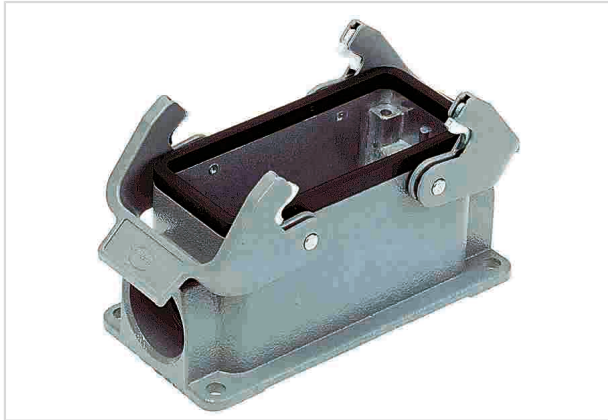

Han B Base Surface LC 2 Levers 2 x M20

Image is for illustration purposes only. Please refer to product description.

Part number	19 30 010 1270
Specification	Han B Base Surface LC 2 Levers 2 x M20
HARTING eCatalogue	https://b2b.harting.com/19300101270

Identification

Category	Hoods/Housings
Series of hoods/housings	Han [®] B
Type of hood/housing	Surface mounted housing
Type	Low construction

Version

Size	10 B
Version	Side entry
Cable entry	2x M20
Locking type	Double locking lever
Han-Easy Lock [®]	Yes
Field of application	Standard hoods/housings for industrial connectors

Technical characteristics

Limiting temperature	-40 ... +125 °C
Degree of protection acc. to IEC 60529	IP65
Type rating acc. to UL 50 / UL 50E	4 4X 12

Material properties

Material (hood/housing)	Aluminium die-cast
Surface (hood/housing)	Powder-coated
Colour (hood/housing)	RAL 7037 (dust grey)

Pushing Performance

Material properties

Material (seal)	NBR
Material (locking)	Polycarbonate (PC) Stainless steel
Colour (locking)	RAL 7037 (dust grey)
Material flammability class acc. to UL 94 (locking levers)	V-0
RoHS	compliant
ELV status	compliant
China RoHS	e
REACH Annex XVII substances	Not contained
REACH ANNEX XIV substances	Not contained
REACH SVHC substances	Yes
REACH SVHC substances	Potassium 1,1,2,2,3,3,4,4,4-nonafluorobutane-1-sulphonate
California Proposition 65 substances	Yes
California Proposition 65 substances	Nickel Naphthalene