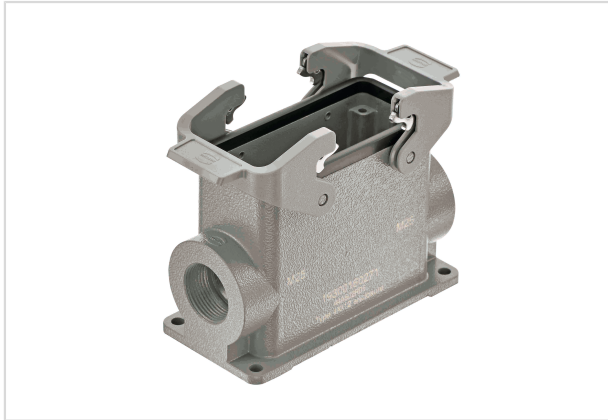

## Han B Base Surface HC 2 Levers 2x M25

Image is for illustration purposes only. Please refer to product description.

Part number	19 30 016 0271
Specification	Han B Base Surface HC 2 Levers 2x M25
HARTING eCatalogue	<a href="https://b2b.harting.com/19300160271">https://b2b.harting.com/19300160271</a>

### Identification

Category	Hoods/Housings
Series of hoods/housings	Han <sup>®</sup> B
Type of hood/housing	Surface mounted housing
Type	High construction

### Version

Size	16 B
Version	Side entry
Cable entry	2x M25
Locking type	Double locking lever
Han-Easy Lock <sup>®</sup>	Yes
Field of application	Standard hoods/housings for industrial connectors

### Material properties

Material (hood/housing)	Aluminium die-cast
Surface (hood/housing)	Powder-coated
Colour (hood/housing)	RAL 7037 (dust grey)

Pushing Performance