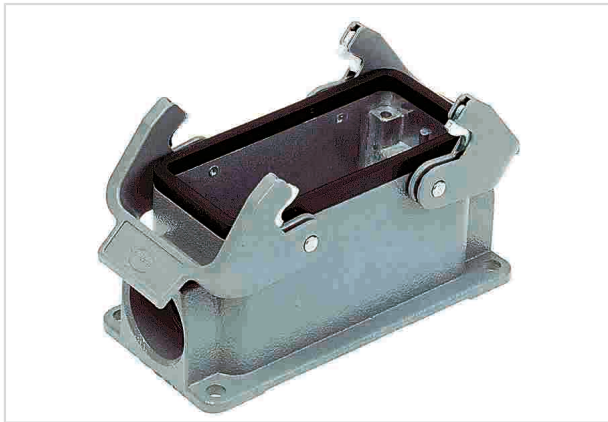

Han B Base Surface LC 2 Levers 1 x M25

Image is for illustration purposes only. Please refer to product description.

Part number	19 30 016 1231
Specification	Han B Base Surface LC 2 Levers 1 x M25
HARTING eCatalogue	https://b2b.harting.com/19300161231

Identification

Category	Hoods/Housings
Series of hoods/housings	Han [®] B
Type of hood/housing	Surface mounted housing
Type	Low construction

Version

Size	16 B
Version	Side entry
Cable entry	1x M25
Locking type	Double locking lever
Han-Easy Lock [®]	Yes
Field of application	Standard hoods/housings for industrial connectors

Technical characteristics

Limiting temperature	-40 ... +125 °C
Degree of protection acc. to IEC 60529	IP65
Type rating acc. to UL 50 / UL 50E	4 4X 12

Material properties

Material (hood/housing)	Aluminium die-cast
Surface (hood/housing)	Powder-coated
Colour (hood/housing)	RAL 7037 (dust grey)

Pushing Performance

Material properties

Material (seal)	NBR
Material (locking)	Polycarbonate (PC) Stainless steel
Colour (locking)	RAL 7037 (dust grey)
Material flammability class acc. to UL 94 (locking levers)	V-0
RoHS	compliant
ELV status	compliant
China RoHS	e
REACH Annex XVII substances	Not contained
REACH ANNEX XIV substances	Not contained
REACH SVHC substances	Yes
REACH SVHC substances	Potassium 1,1,2,2,3,3,4,4,4-nonafluorobutane-1-sulphonate
California Proposition 65 substances	Yes
California Proposition 65 substances	Nickel Naphthalene