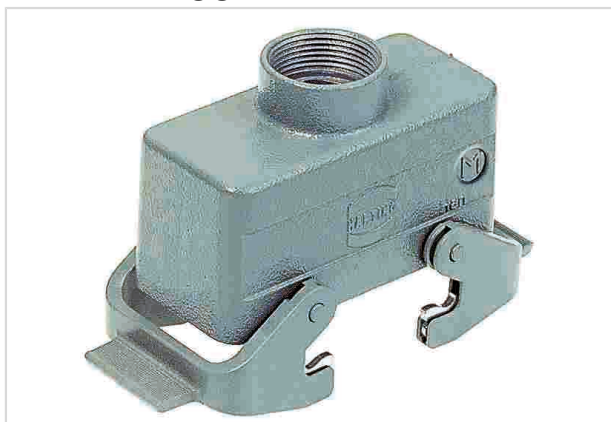

Han 16B-gg-QB-M25

Image is for illustration purposes only. Please refer to product description.

Part number	19 30 016 1431
Specification	Han 16B-gg-QB-M25
HARTING eCatalogue	https://b2b.harting.com/19300161431

Identification

Category	Hoods/Housings
Series of hoods/housings	Han [®] B
Type of hood/housing	Hood
Type	Low construction

Version

Size	16 B
Version	Top entry
Cable entry	1x M25
Locking type	Double locking lever (on the hood)
Han-Easy Lock [®]	Yes
Field of application	Standard hoods/housings for industrial connectors

Technical characteristics

Limiting temperature	-40 ... +125 °C
Degree of protection acc. to IEC 60529	IP65
	IP66
	IP67
Type rating acc. to UL 50 / UL 50E	4
	4X
	12

Material properties

Material (hood/housing)	Aluminium die-cast
-------------------------	--------------------

Pushing Performance

Material properties

Surface (hood/housing)	Powder-coated
Colour (hood/housing)	RAL 7037 (dust grey)
Material (locking)	Polycarbonate (PC) Stainless steel
Colour (locking)	RAL 7037 (dust grey)
Material flammability class acc. to UL 94 (locking levers)	V-0
RoHS	compliant
ELV status	compliant
China RoHS	e
REACH Annex XVII substances	Not contained
REACH ANNEX XIV substances	Not contained
REACH SVHC substances	Yes
REACH SVHC substances	Potassium 1,1,2,2,3,3,4,4,4-nonafluorobutane-1-sulphonate
California Proposition 65 substances	Yes
California Proposition 65 substances	Nickel