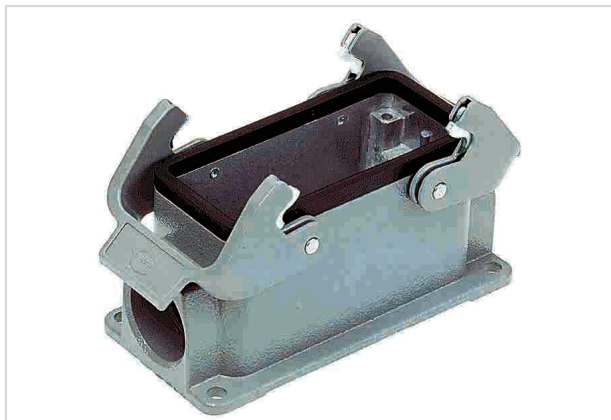

## Han B Base Surface LC 1 Lever 2 x M25

Image is for illustration purposes only. Please refer to product description.

Part number	19 30 024 1271
Specification	Han B Base Surface LC 1 Lever 2 x M25
HARTING eCatalogue	<a href="https://b2b.harting.com/19300241271">https://b2b.harting.com/19300241271</a>

### Identification

Category	Hoods/Housings
Series of hoods/housings	Han <sup>®</sup> B
Type of hood/housing	Surface mounted housing
Type	Low construction

### Version

Size	24 B
Version	Side entry
Cable entry	2x M25
Locking type	Double locking lever
Han-Easy Lock <sup>®</sup>	Yes
Field of application	Standard hoods/housings for industrial connectors

### Material properties

Material (hood/housing)	Aluminium die-cast
Surface (hood/housing)	Powder-coated
Colour (hood/housing)	RAL 7037 (dust grey)

Pushing Performance