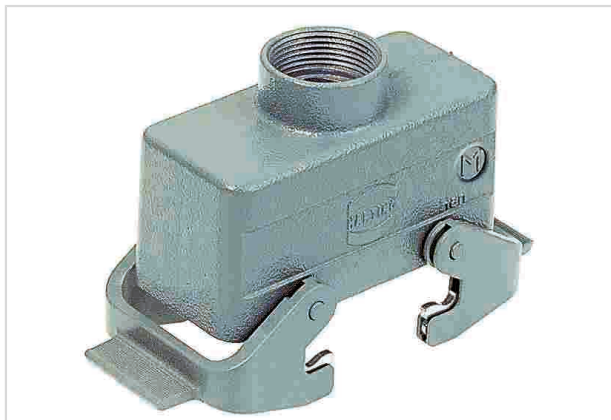

Han 24B-gg-QB-M32

Image is for illustration purposes only. Please refer to product description.

Part number	19 30 024 1432
Specification	Han 24B-gg-QB-M32
HARTING eCatalogue	https://b2b.harting.com/19300241432

Identification

Category	Hoods/Housings
Series of hoods/housings	Han [®] B
Type of hood/housing	Hood
Type	Low construction

Version

Size	24 B
Version	Top entry
Cable entry	1x M32
Locking type	Double locking lever (on the hood)
Han-Easy Lock [®]	Yes
Field of application	Standard hoods/housings for industrial connectors

Technical characteristics

Limiting temperature	-40 ... +125 °C
Degree of protection acc. to IEC 60529	IP65 IP66 IP67
Type rating acc. to UL 50 / UL 50E	4 4X 12

Material properties

Material (hood/housing)	Aluminium die-cast
-------------------------	--------------------

Pushing Performance

Material properties

Surface (hood/housing)	Powder-coated
Colour (hood/housing)	RAL 7037 (dust grey)
Material (locking)	Polycarbonate (PC) Stainless steel
Colour (locking)	RAL 7037 (dust grey)
Material flammability class acc. to UL 94 (locking levers)	V-0
RoHS	compliant
ELV status	compliant
China RoHS	e
REACH Annex XVII substances	Not contained
REACH ANNEX XIV substances	Not contained
REACH SVHC substances	Yes
REACH SVHC substances	Potassium 1,1,2,2,3,3,4,4,4-nonafluorobutane-1-sulphonate
California Proposition 65 substances	Yes
California Proposition 65 substances	Nickel