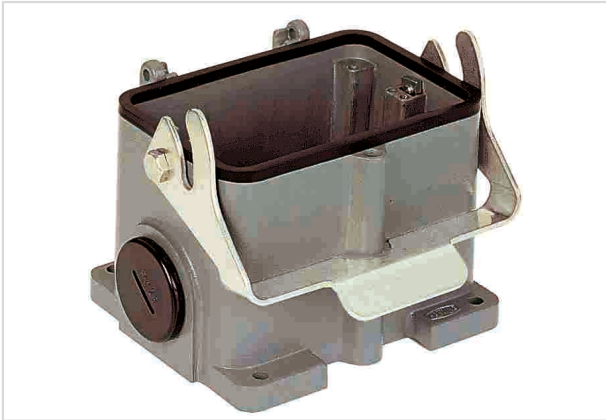

## Han B Base Surface HC 2 x M40

Image is for illustration purposes only. Please refer to product description.

Part number	19 30 048 0293
Specification	Han B Base Surface HC 2 x M40
HARTING eCatalogue	<a href="https://b2b.harting.com/19300480293">https://b2b.harting.com/19300480293</a>

### Identification

Category	Hoods/Housings
Series of hoods/housings	Han <sup>®</sup> B
Type of hood/housing	Surface mounted housing
Type	High construction

### Version

Size	48 B
Version	Side entry
Cable entry	2x M40
Locking type	Single locking lever
Field of application	Standard hoods/housings for industrial connectors

### Material properties

Material (hood/housing)	Aluminium die-cast
Surface (hood/housing)	Powder-coated
Colour (hood/housing)	RAL 7037 (dust grey)
Material (seal)	NBR

Pushing Performance