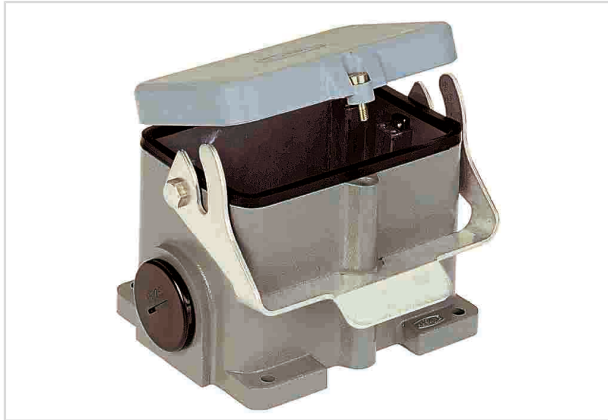

Han B Base surface 1 lever 2xM40

Image is for illustration purposes only. Please refer to product description.

Part number	19 30 048 0298
Specification	Han B Base surface 1 lever 2xM40
HARTING eCatalogue	https://b2b.harting.com/19300480298

Identification

Category	Hoods/Housings
Series of hoods/housings	Han [®] B
Type of hood/housing	Surface mounted housing
Description of hood/housing	With thermo-plastic cover
Type	High construction

Version

Size	48 B
Version	Side entry
Cable entry	2x M40
Locking type	Single locking lever
Field of application	Standard hoods/housings for industrial connectors

Technical characteristics

Limiting temperature	-40 ... +125 °C
Degree of protection acc. to IEC 60529	IP65
Type rating acc. to UL 50 / UL 50E	4 4X 12

Material properties

Material (hood/housing)	Aluminium die-cast
Surface (hood/housing)	Powder-coated
Colour (hood/housing)	RAL 7037 (dust grey)

Pushing Performance

Material properties

Material (seal)	NBR
Material (locking)	Stainless steel
RoHS	compliant
ELV status	compliant
China RoHS	e
REACH Annex XVII substances	Not contained
REACH ANNEX XIV substances	Not contained
REACH SVHC substances	Not contained
California Proposition 65 substances	Yes
California Proposition 65 substances	Nickel Naphthalene