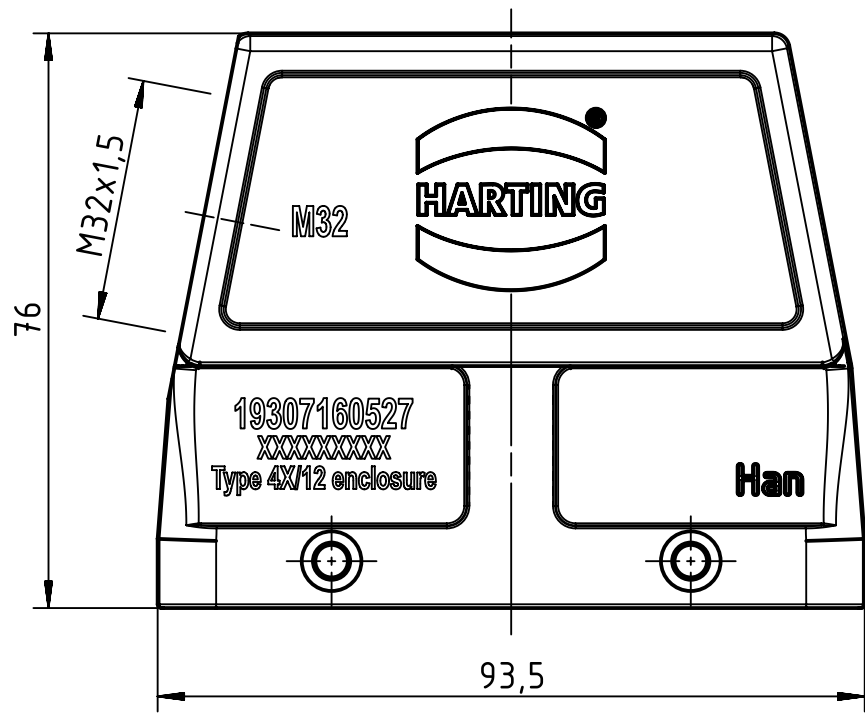

1 2 3 4 5 6

A
B
C
D

	All Dimensions in mm Original Size DIN A4		Scale 1:1	Free size tol.		Ref.
			Created by GRUBES	Inspected by TIEMANNA	Standardisation SCHMIDTM	Sub.
All rights reserved Department EL PD - DE		Title 16B Hood SE HC 4 Pegs M32 Black		Date 2016-04-29	State Final Release	
HARTING Electric GmbH & Co. KG D-32339 Espelkamp		Type TB		Number 19 30 716 0527		Doc-Key / ECM-Nr. 100222602/UGD/002/C 500000103220
					Rev. C	Page 1/1