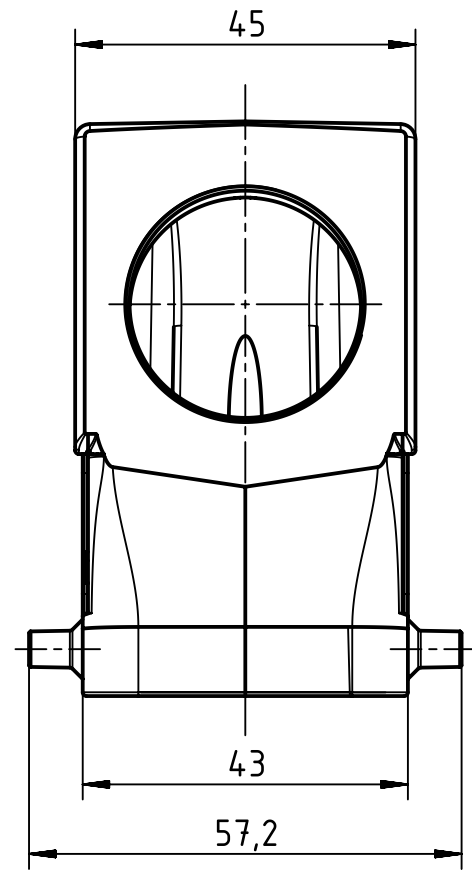

1 2 3 4 5 6

A
B
C
D

	All Dimensions in mm Original Size DIN A4		Scale 1:1	Free size tol.		Ref.
			Created by GRUBES	Inspected by TIEMANNA	Standardisation SCHMIDTM	Sub.
All rights reserved Department EL PD - DE		Title 16B Hood SE HC 4 Pegs M32 Black		Date 2016-04-29	State Final Release	
HARTING Electric GmbH & Co. KG D-32339 Espelkamp		Type TB		Number 19 30 716 0527		Doc-Key / ECM-Nr. 100222602/UGD/002/C 500000103220
					Rev. C	Page 1/1