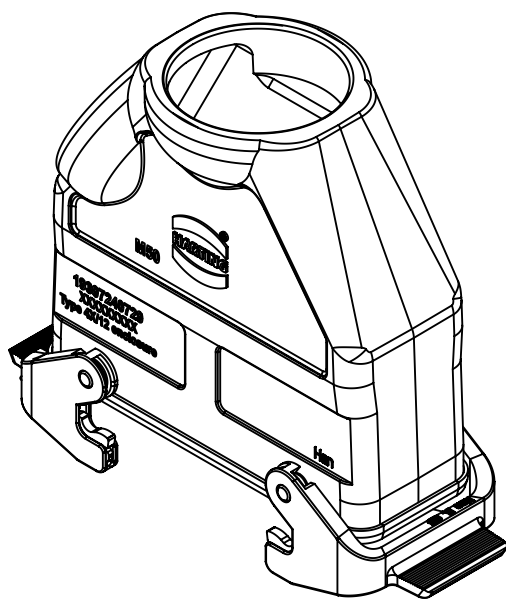

1 2 3 4 5 6

A

B

C

D

	All Dimensions in mm Original Size DIN A4		Scale 1:2	Free size tol.		Ref.
						Sub.
	All rights reserved		Created by FINKEV	Inspected by RIEPE	Standardisation TIEMANNA	Date 2017-08-30
	Department EL PD - DE					State Final Release
HARTING Electric GmbH & Co. KG D-32339 Espelkamp			Title Han 24B Hood coupler HC M50 black 2lever			Doc-Key / ECM-Nr. 100177883/UGD/004/B 500000124378
			Type TB	Number 19 30 724 0729		Rev. B Page 1/1