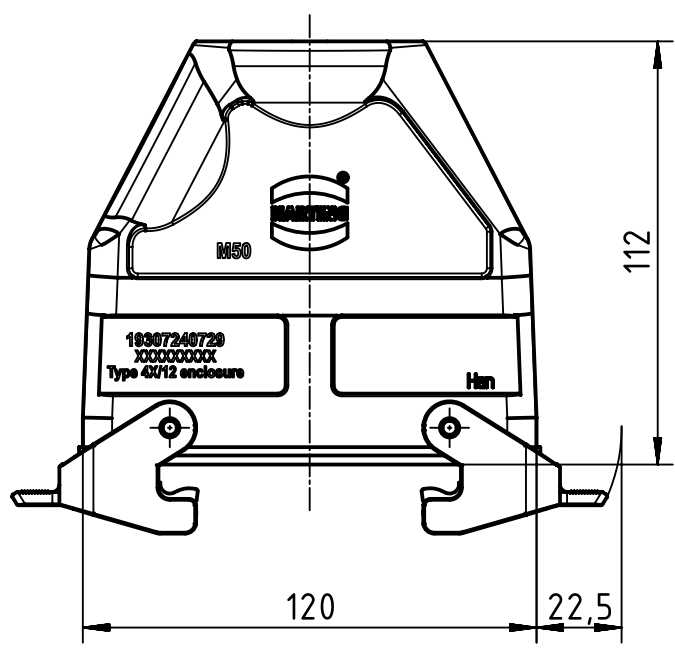

1 2 3 4 5 6

A

B

C

D

	All Dimensions in mm Original Size DIN A4		Scale 1:2	Free size tol.		Ref.
						Sub.
	All rights reserved		Created by FINKEV	Inspected by RIEPE	Standardisation TIEMANNA	Date 2017-08-30
	Department EL PD - DE					State Final Release
HARTING Electric GmbH & Co. KG D-32339 Espelkamp			Title Han 24B Hood coupler HC M50 black 2lever			Doc-Key / ECM-Nr. 100177883/UGD/004/B 500000124378
			Type TB	Number 19 30 724 0729		Rev. B Page 1/1