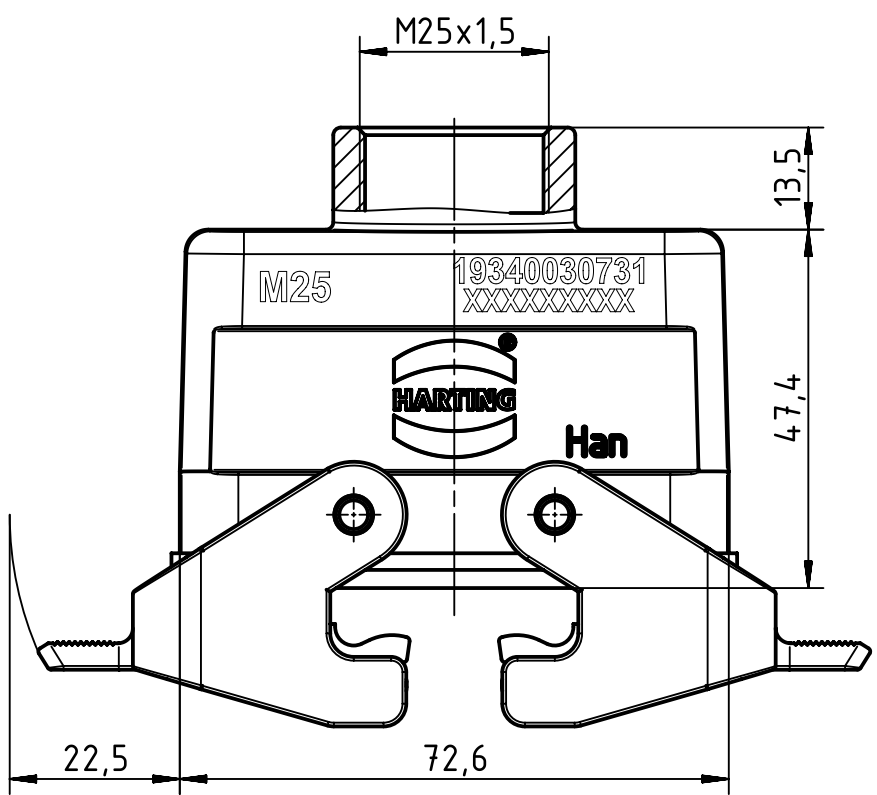

1 2 3 4 5 6

A

B

C

D

	All Dimensions in mm Original Size DIN A4		Scale 1:1	Free size tol.		Ref.
						Sub.
	All rights reserved		Created by FINKEV	Inspected by GERB	Standardisation SCHMIDTM	Date 2018-09-05
	Department EL PD		Title Han 3HvE-kg-QB-M25			State Final Release
HARTING Electric GmbH & Co. KG D-32339 Espelkamp			Type TB	Number 19 34 003 0731		Doc-Key / ECM-Nr. 100192196/UGD/004/C 500000138601
					Rev. C	Page 1/1