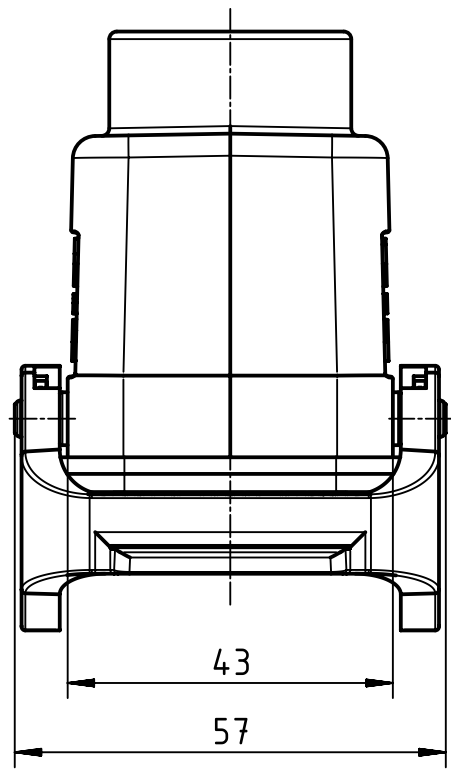

1 2 3 4 5 6

A

B

C

D

	All Dimensions in mm Original Size DIN A4		Scale 1:1	Free size tol.		Ref.
						Sub.
	All rights reserved		Created by FINKEV	Inspected by GERB	Standardisation SCHMIDTM	Date 2018-09-05
	Department EL PD		Title Han 3HvE-kg-QB-M25			State Final Release
HARTING Electric GmbH & Co. KG D-32339 Espelkamp			Type TB	Number 19 34 003 0731		Doc-Key / ECM-Nr. 100192196/UGD/004/C 500000138601
					Rev. C	Page 1/1