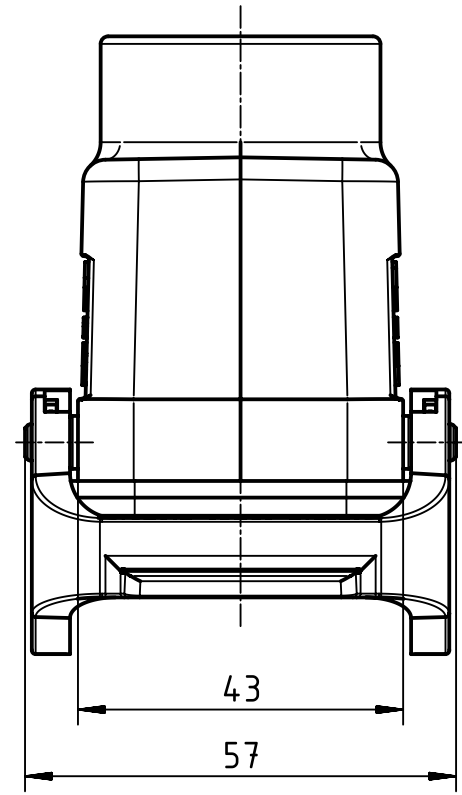

1 2 3 4 5 6

A
B
C
D

	All Dimensions in mm Original Size DIN A4		Scale 1:1	Free size tol.		Ref.
			Created by FINKEV	Inspected by GERB	Standardisation GARSKE	Sub.
All rights reserved Department EL PD		Title Han 6HvE-kg-QB-M32		Date 2019-04-24		State Final Release
HARTING Electric GmbH & Co. KG D-32339 Espelkamp		Type TB		Number 19 34 006 0732		Doc-Key / ECM-Nr. 100193887/UGD/004/C 500000150684
					Rev. C	Page 1/1