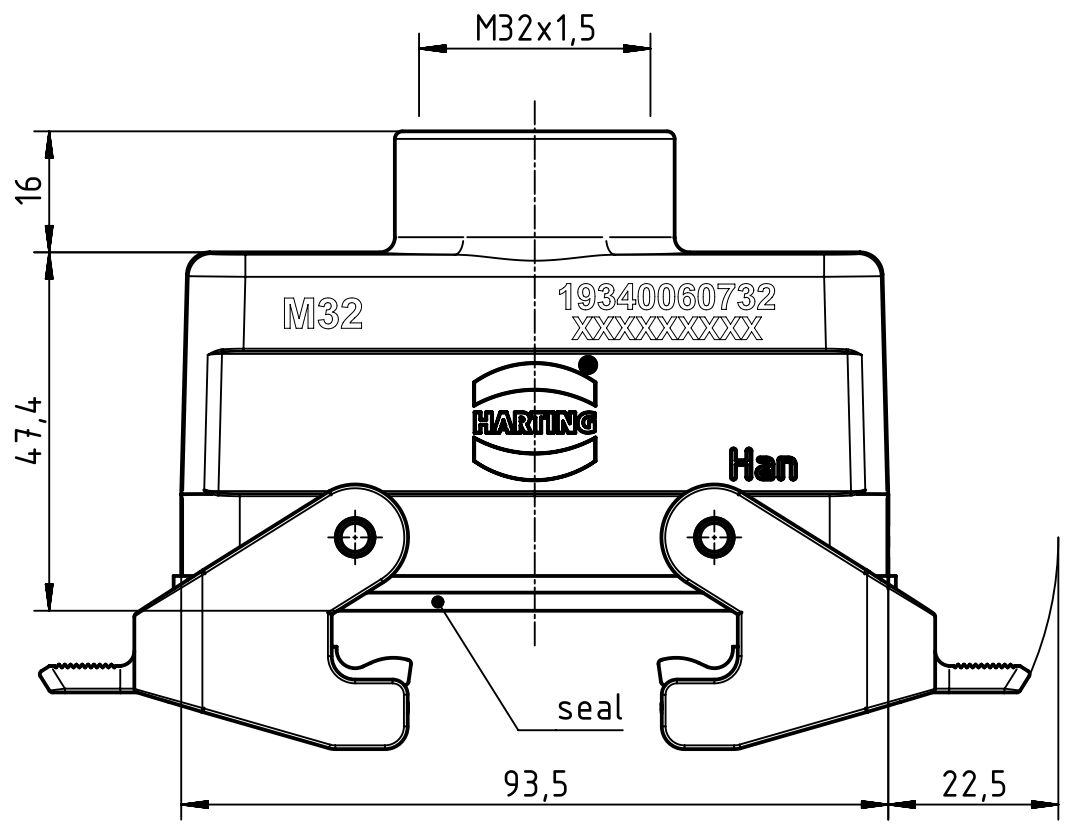

1 2 3 4 5 6

A
B
C
D

	All Dimensions in mm Original Size DIN A4		Scale 1:1	Free size tol.		Ref.
			Created by FINKEV	Inspected by GERB	Standardisation GARSKE	Sub.
All rights reserved Department EL PD		Title Han 6HvE-kg-QB-M32		Date 2019-04-24		State Final Release
HARTING Electric GmbH & Co. KG D-32339 Espelkamp		Type TB		Number 19 34 006 0732		Doc-Key / ECM-Nr. 100193887/UGD/004/C 500000150684
					Rev. C	Page 1/1