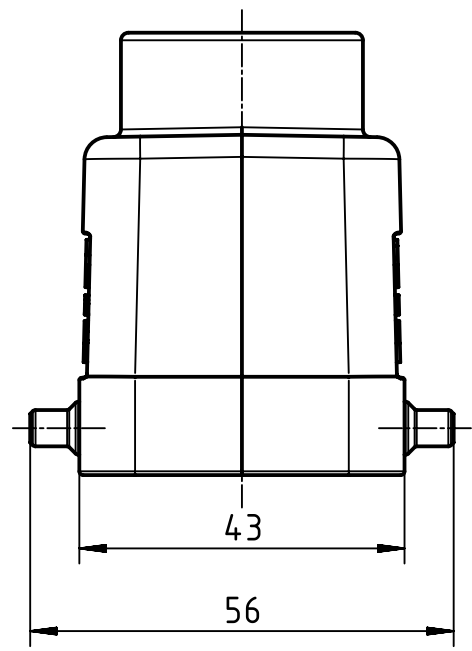

1 2 3 4 5 6

A

B

C

D

 All Dimensions in mm Original Size DIN A4	Scale 1:1	Free size tol.		Ref.		
	 All rights reserved Department EL PD		Created by FINKEV	Inspected by GERB	Standardisation SCHMIDTM	Date 2018-09-05
HARTING Electric GmbH & Co. KG D-32339 Espelkamp		Title Han 10M-gg-M20			Doc-Key / ECM-Nr. 100192198/UGD/004/D 500000138601	
		Type TB	Number 19 37 010 1420		Rev. D	Page 1/1