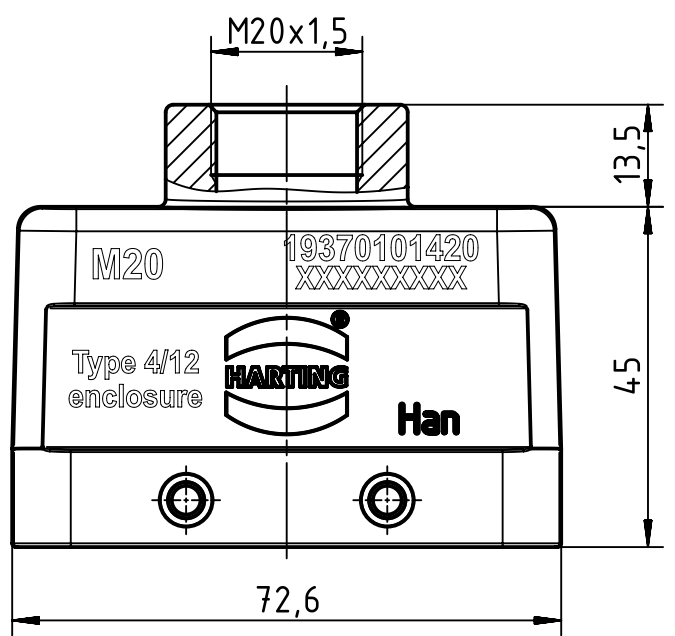

1 2 3 4 5 6

A

B

C

D

 All Dimensions in mm Original Size DIN A4	Scale 1:1	Free size tol.		Ref.		
	 All rights reserved Department EL PD		Created by FINKEV	Inspected by GERB	Standardisation SCHMIDTM	Date 2018-09-05
HARTING Electric GmbH & Co. KG D-32339 Espelkamp		Title Han 10M-gg-M20			Doc-Key / ECM-Nr. 100192198/UGD/004/D 500000138601	
		Type TB	Number 19 37 010 1420		Rev. D	Page 1/1