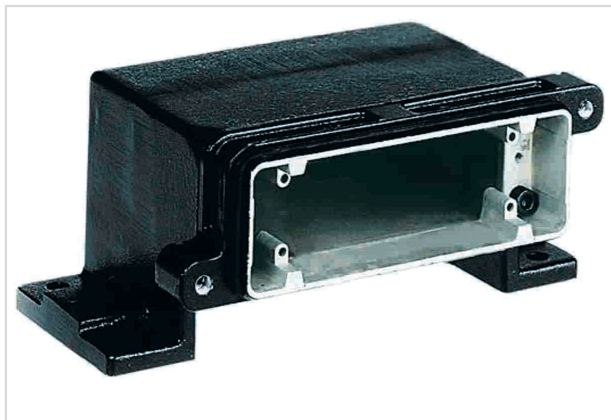

Han 24HPR-HSM-angled-3xM25-Screw Lock

Image is for illustration purposes only. Please refer to product description.

Part number	19 40 024 0931
Specification	Han 24HPR-HSM-angled-3xM25-Screw Lock
HARTING eCatalogue	https://b2b.harting.com/19400240931

Identification

Category	Hoods/Housings
Series of hoods/housings	Han [®] HPR
Type of hood/housing	Surface mounted housing
Description of hood/housing	Horizontal version

Version

Size	24 B
Version	Top entry
Cable entry	3x M25
Locking type	Screw locking
Field of application	Hoods/housings for harsh outdoor environments

Material properties

Material (hood/housing)	Aluminium die-cast Corrosion resistant
-------------------------	---

Pushing Performance

Material properties

Surface (hood/housing)	Powder-coated
Colour (hood/housing)	RAL 9005 (jet black)
Material (seal)	NBR
Material (locking)	Stainless steel
RoHS	compliant
ELV status	compliant
China RoHS	e
REACH Annex XVII substances	Not contained
REACH ANNEX XIV substances	Not contained
REACH SVHC substances	Not contained
California Proposition 65 substances	Yes
California Proposition 65 substances	Nickel Naphthalene