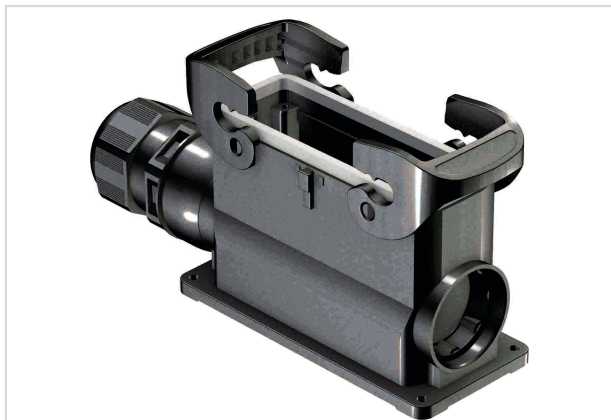

Han-Eco 24B Outd-HSM1-w. DL-M40-glanded

Image is for illustration purposes only. Please refer to product description.

Part number	19 43 324 0233
Specification	Han-Eco 24B Outd-HSM1-w. DL-M40-glanded
HARTING eCatalogue	https://b2b.harting.com/19433240233

Identification

Category	Hoods/Housings
Series of hoods/housings	Han-Eco® B
Type of hood/housing	Surface mounted housing
Description of hood/housing	With integrated cable gland

Version

Size	24 B
Version	Side entry
Cable entry	1x M40
Locking type	Double locking lever

Technical characteristics

Limiting temperature	-40 ... +125 °C
Number of relockings	≥500
Degree of protection acc. to IEC 60529	IP66
Clamping range	16 ... 28 mm

Material properties

Material (hood/housing)	Polyamide (PA) Fibre-glass reinforced
Colour (hood/housing)	RAL 9005 (jet black)
Material (seal)	FPM
Colour (seal)	RAL 7001 (silver-grey)

Pushing Performance

Material properties

Material (locking)	Polyamide (PA) Fibre-glass reinforced
Colour (locking)	RAL 9005 (jet black)
Material flammability class acc. to UL 94	V-0
Material flammability class acc. to UL 94 (locking levers)	V-0
RoHS	compliant with exemption
RoHS exemptions	6(c): Copper alloy containing up to 4 % lead by weight
ELV status	compliant with exemption
China RoHS	50
REACH Annex XVII substances	Not contained
REACH ANNEX XIV substances	Not contained
REACH SVHC substances	Yes
REACH SVHC substances	Lead
California Proposition 65 substances	Yes
California Proposition 65 substances	Lead