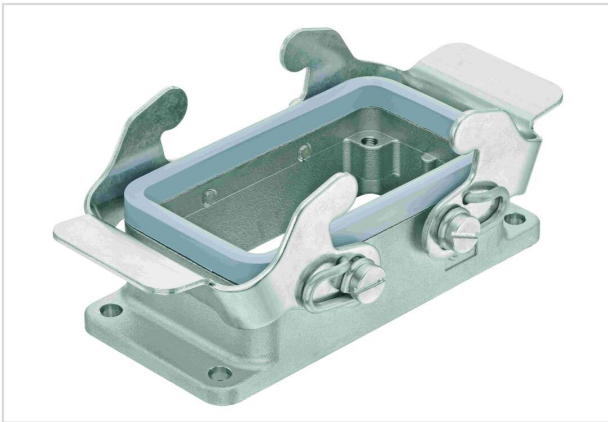

Han-INOX® 10B-HBM-DL

Image is for illustration purposes only. Please refer to product description.

Part number	19 44 010 0301
Specification	Han-INOX® 10B-HBM-DL

Identification

Category	Hoods/Housings
Series of hoods/housings	Han-INOX®
Type of hood/housing	Bulkhead mounted housing

Version

Size	10 B
Locking type	Double locking lever
Field of application	Hoods/housings for harsh environments

Technical characteristics

Limiting temperature	-40 ... +125 °C
Note on the limiting temperature	For use as a connector according to IEC 61984.
Degree of protection acc. to IEC 60529	IP65
Type rating acc. to UL 50 / UL 50E	4 4X 12

Material properties

Material (hood/housing)	Stainless steel
Surface (hood/housing)	Uncoated
Colour (hood/housing)	Unpainted
Material (seal)	FPM
Material (locking)	Stainless steel
RoHS	compliant

Pushing Performance
Since 1945

Specifications and approvals

UL / CSA	UL 1977 ECBT2.E235076 CSA-C22.2 No. 182.3 ECBT8.E235076
CE	Yes
Approvals	DNV GL

Commercial data

Packaging size	1
Net weight	0.01 g
Country of origin	Romania
European customs tariff number	85389099
ETIM	EC000437
eCl@ss	27440202 Shell for industrial connectors