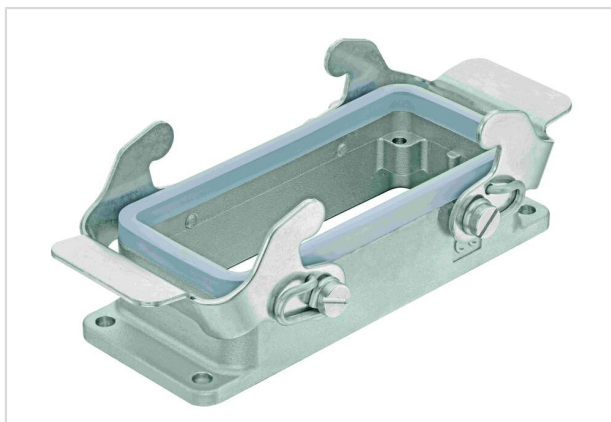

Han-INOX® 16B-HBM-DL

Image is for illustration purposes only. Please refer to product description.

Part number	19 44 016 0301
Specification	Han-INOX® 16B-HBM-DL

Identification

Category	Hoods/Housings
Series of hoods/housings	Han-INOX®
Type of hood/housing	Bulkhead mounted housing

Version

Size	16 B
Locking type	Double locking lever
Field of application	Hoods/housings for harsh environments

Technical characteristics

Limiting temperature	-40 ... +125 °C
Note on the limiting temperature	For use as a connector according to IEC 61984.
Degree of protection acc. to IEC 60529	IP65
Type rating acc. to UL 50 / UL 50E	4 4X 12

Material properties

Material (hood/housing)	Stainless steel
Surface (hood/housing)	Uncoated
Colour (hood/housing)	Unpainted
Material (seal)	FPM
Material (locking)	Stainless steel
RoHS	compliant

Pushing Performance
Since 1945