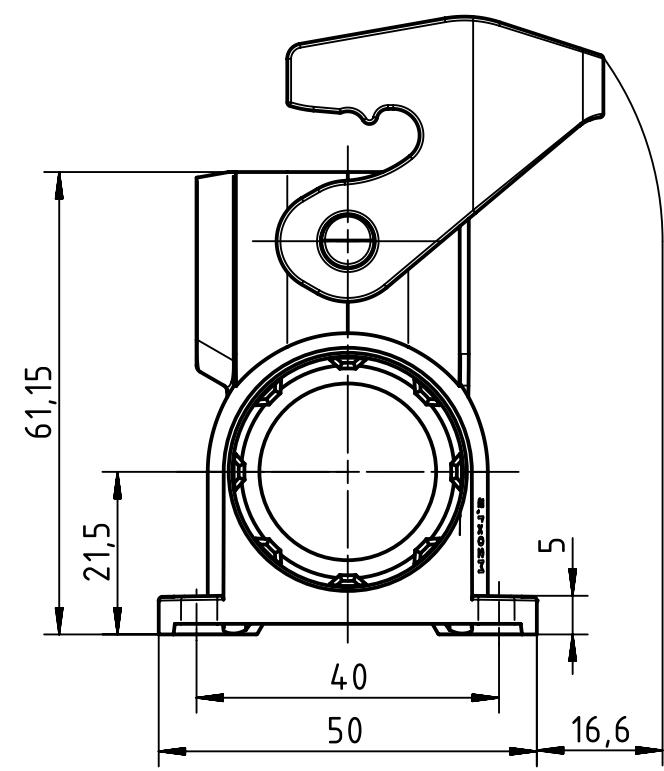

1 2 3 4 5 6

A

B

C

D

① tightening torque max. 7Nm

	All Dimensions in mm Original Size DIN A4	Scale 1:1		Free size tol.		Ref.	
						Sub.	
	All rights reserved Department EL PD - DE	Created by DICK	Inspected by SCHENK	Standardisation TIEMANNA	Date 2016-08-22	State Final Release	
		Title Han-Eco 10A-HSM1-M20					Doc-Key / ECM-Nr. 100600264/UGD/001/C 500000107923
HARTING Electric GmbH & Co. KG D-32339 Espelkamp		Type TB	Number 19 46 010 0250			Rev. C	Page 1/1