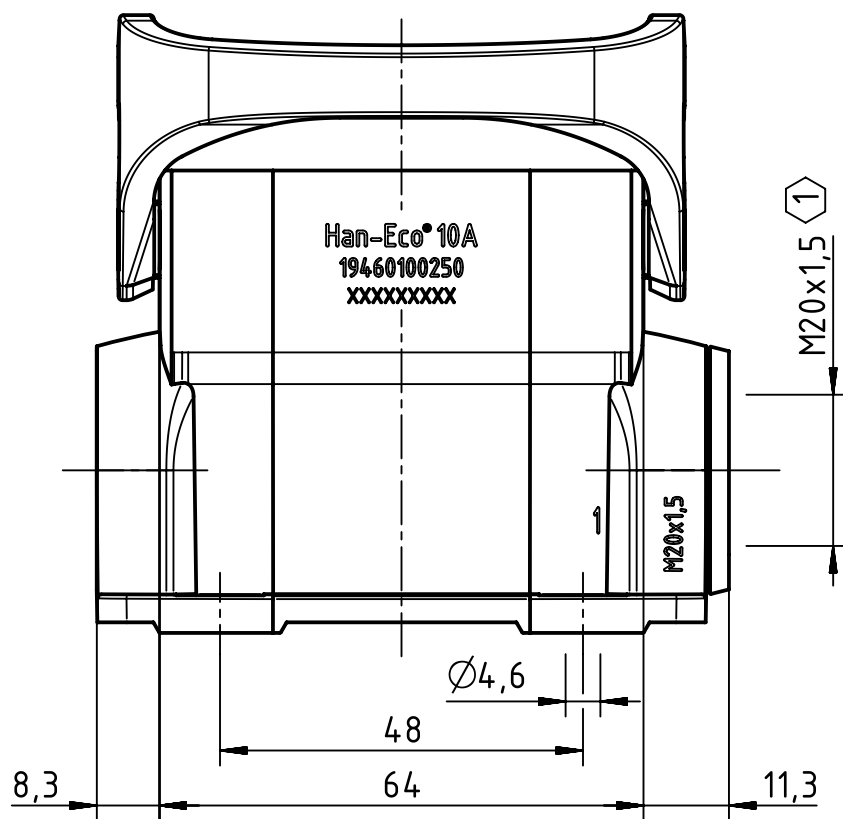

1 2 3 4 5 6

A

B

C

D

① tightening torque max. 7Nm

	All Dimensions in mm Original Size DIN A4	Scale 1:1		Free size tol.		Ref.	
						Sub.	
	All rights reserved Department EL PD - DE	Created by DICK	Inspected by SCHENK	Standardisation TIEMANNA	Date 2016-08-22	State Final Release	
		Title Han-Eco 10A-HSM1-M20					Doc-Key / ECM-Nr. 100600264/UGD/001/C 500000107923
HARTING Electric GmbH & Co. KG D-32339 Espelkamp		Type TB	Number 19 46 010 0250			Rev. C	Page 1/1