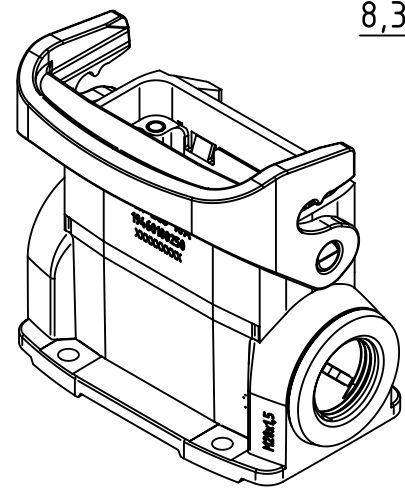

1 2 3 4 5 6

A

B

C

D

① tightening torque max. 7Nm

	All Dimensions in mm Original Size DIN A4	Scale 1:1		Free size tol.		Ref.	
						Sub.	
	All rights reserved Department EL PD - DE	Created by DICK	Inspected by SCHENK	Standardisation TIEMANNA	Date 2016-08-22	State Final Release	
		Title Han-Eco 10A-HSM1-M20					Doc-Key / ECM-Nr. 100600264/UGD/001/C 500000107923
HARTING Electric GmbH & Co. KG D-32339 Espelkamp		Type TB	Number 19 46 010 0250			Rev. C	Page 1/1