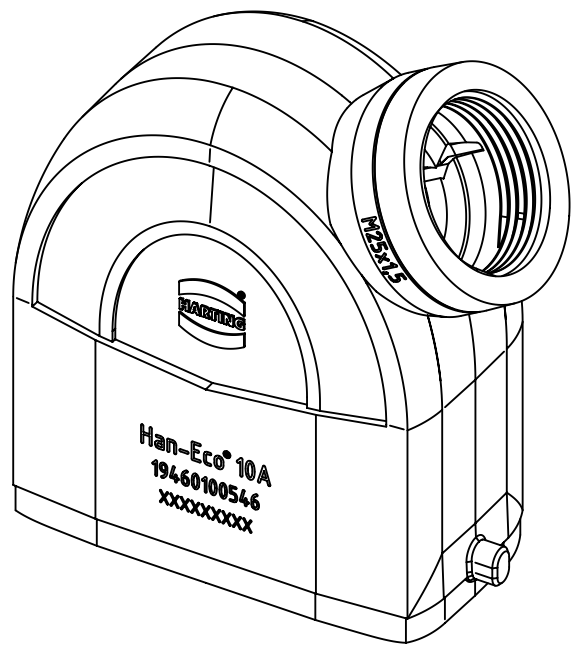

1 2 3 4 5 6

A

B

C

D

1 tightening torque max. 10Nm

	All Dimensions in mm Original Size DIN A4	Scale 1:1		Free size tol.		Ref.	
						Sub.	
	All rights reserved Department EL PD - DE	Created by MOELLERLI	Inspected by GRIEPENSTROH	Standardisation TIEMANNA	Date 2016-04-25	State Final Release	
		Title Han-Eco 10A-HSE-M25					Doc-Key / ECM-Nr. 100597617/UGD/001/B 500000103564
HARTING Electric GmbH & Co. KG D-32339 Espelkamp		Type TB	Number 19 46 010 0546			Rev. B	Page 1/1