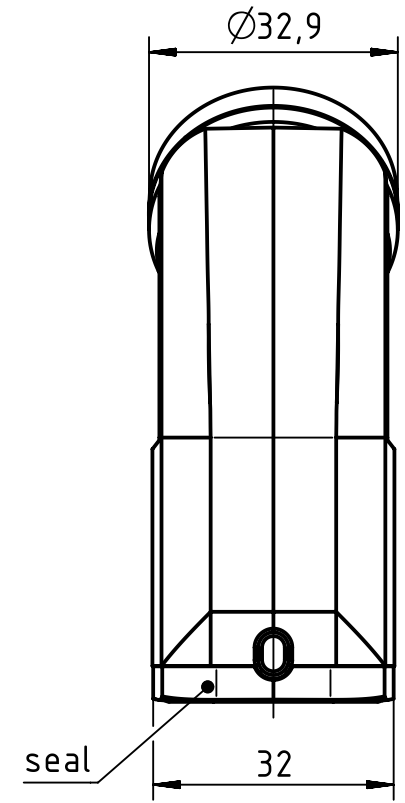

1 2 3 4 5 6

A

B

C

D

1 tightening torque max. 10Nm

	All Dimensions in mm Original Size DIN A4	Scale 1:1		Free size tol.		Ref.	
						Sub.	
	All rights reserved Department EL PD - DE	Created by MOELLERLI	Inspected by GRIEPENSTROH	Standardisation TIEMANNA	Date 2016-04-25	State Final Release	
		Title Han-Eco 10A-HSE-M25					Doc-Key / ECM-Nr. 100597617/UGD/001/B 500000103564
HARTING Electric GmbH & Co. KG D-32339 Espelkamp		Type TB	Number 19 46 010 0546			Rev. B	Page 1/1