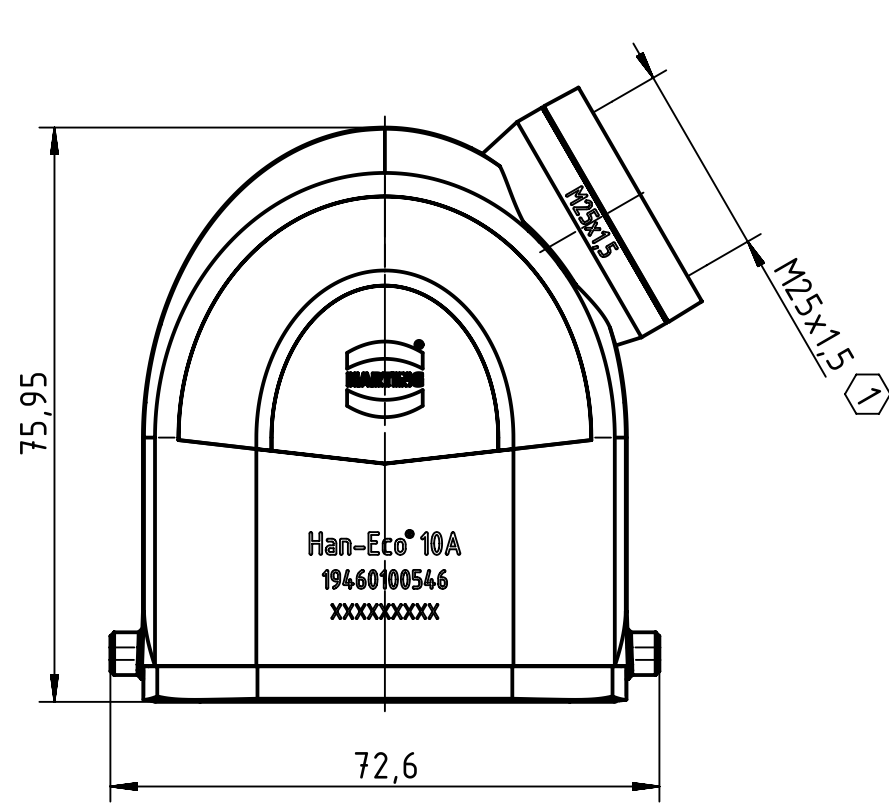

1 2 3 4 5 6

A

B

C

D

1 tightening torque max. 10Nm

	All Dimensions in mm Original Size DIN A4	Scale 1:1		Free size tol.		Ref.	
						Sub.	
	All rights reserved Department EL PD - DE	Created by MOELLERLI	Inspected by GRIEPENSTROH	Standardisation TIEMANNA	Date 2016-04-25	State Final Release	
		Title Han-Eco 10A-HSE-M25					Doc-Key / ECM-Nr. 100597617/UGD/001/B 500000103564
HARTING Electric GmbH & Co. KG D-32339 Espelkamp		Type TB	Number 19 46 010 0546			Rev. B	Page 1/1