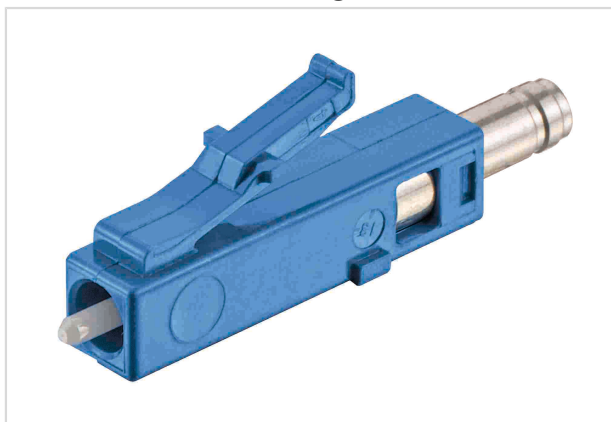

## LC connector singlemode 2mm

Image is for illustration purposes only. Please refer to product description.

Part number	20 10 125 8221
Specification	LC connector singlemode 2mm
HARTING eCatalogue	<a href="https://b2b.harting.com/20101258221">https://b2b.harting.com/20101258221</a>

### Identification

Category	Contacts
Type of contact	LC contact
Description of the contact	Singlemode for cable diameter up to 2 mm

### Version

Gender	Male
Manufacturing process	Turned contacts