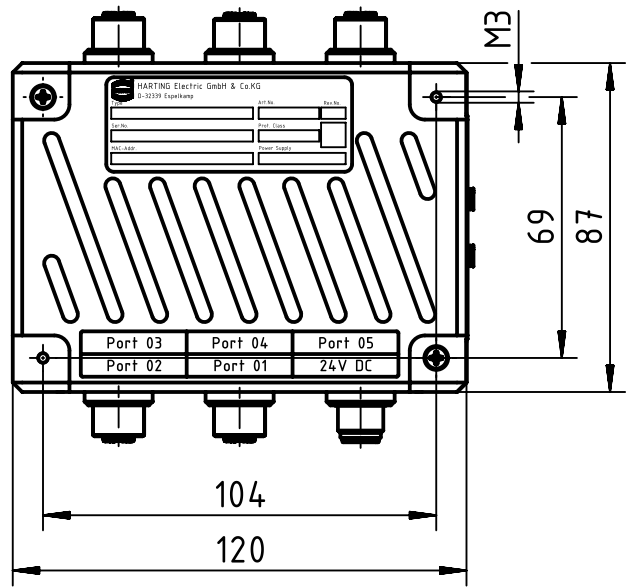

1 2 3 4 5 6

A

B

C

D

	All rights reserved Department EL PD - DE HARTING Electric GmbH & Co. KG D-32339 Espelkamp	All Dimensions in mm Original Size DIN A4	Scale 1:2	Free size tol.	Ref. Sub. TB 20 70 305 3943 v. 12.09.08
		Created by ILJIN	Inspected by LOETKEMANN	Standardisation TIEMANNA	Date 2013-07-30
Title Ha-VIS eCon 7050-B1				Doc-Key / ECM-Nr. 100142480/UGD/005/B 500000064671	
Type TB		Number 20 70 305 3943		Rev. B	Page 1/1