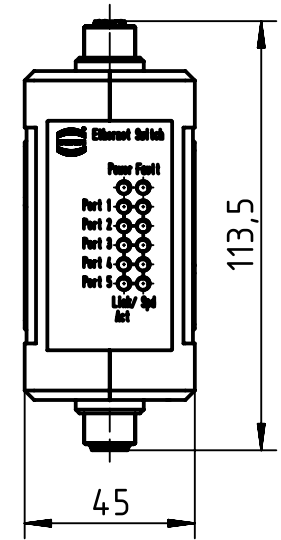

1 2 3 4 5 6

A

B

C

D

	All rights reserved Department EL PD - DE HARTING Electric GmbH & Co. KG D-32339 Espelkamp	All Dimensions in mm Original Size DIN A4	Scale 1:2	Free size tol.	Ref. Sub. TB 20 70 305 3943 v. 12.09.08
		Created by ILJIN	Inspected by LOETKEMANN	Standardisation TIEMANNA	Date 2013-07-30
Title Ha-VIS eCon 7050-B1				Doc-Key / ECM-Nr. 100142480/UGD/005/B 500000064671	
Type TB		Number 20 70 305 3943		Rev. B	Page 1/1