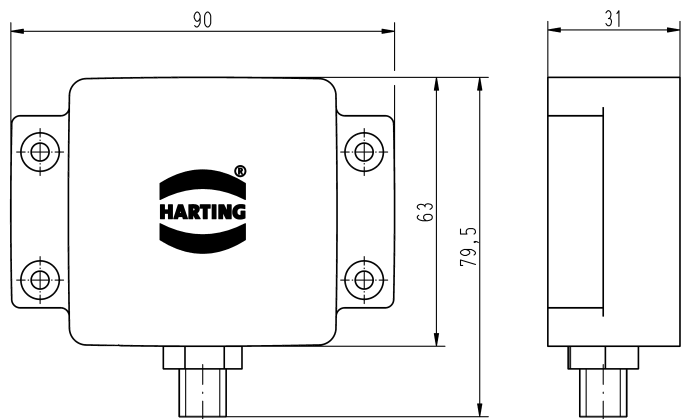

Ha-VIS RF-ANT-LR10 Planar RFID antenna

Identification	Part number	Drawing	Dimensions in mm
----------------	-------------	---------	------------------

Ha-VIS RF-ANT-LR10

20 93 201 0303

Recommended accessories

Antenna cables

Ha-VIS Coax ...	Length	Part number
... SMA-TNC, RG58	3 m	20 93 204 0101
... SMA-TNC, LL240flex	3 m	20 93 204 0102
... SMA-TNC, LL240flex	10 m	20 93 204 0103

All data represent the current state of development at the time of print and are therefore non-binding.

HARTING reserves the right to modify designs without prior notice.

Technical characteristics

Electric properties

Frequency range	865 ... 928 MHz
Gain	-30 dBi
EIFF *	15 dB
VSWR	< 1.2:1
Impedance	50 Ohm
Range of near field tags **	3 cm
Selectivity of near field tags **	3 cm
Range for far field tags **	8 cm
Selectivity for far field tags**	10 cm
Max. input power	1 W (compliant to FCC)
Connection	TNC socket

Mechanical properties

Dimensions (B x H x T)	90 x 63 x 31 mm
Weight	0.1 kg
Degree of protection	IP 67
Antenna cover	Tough, weather-resistant polymer blend
Colour	RAL 7045 (light grey)
Installation	Four through-holes diameter 4.2 mm for M4 screws
Operating temperature range	-20 °C ... +55 °C
Storage temperature range	-40 °C ... +85 °C