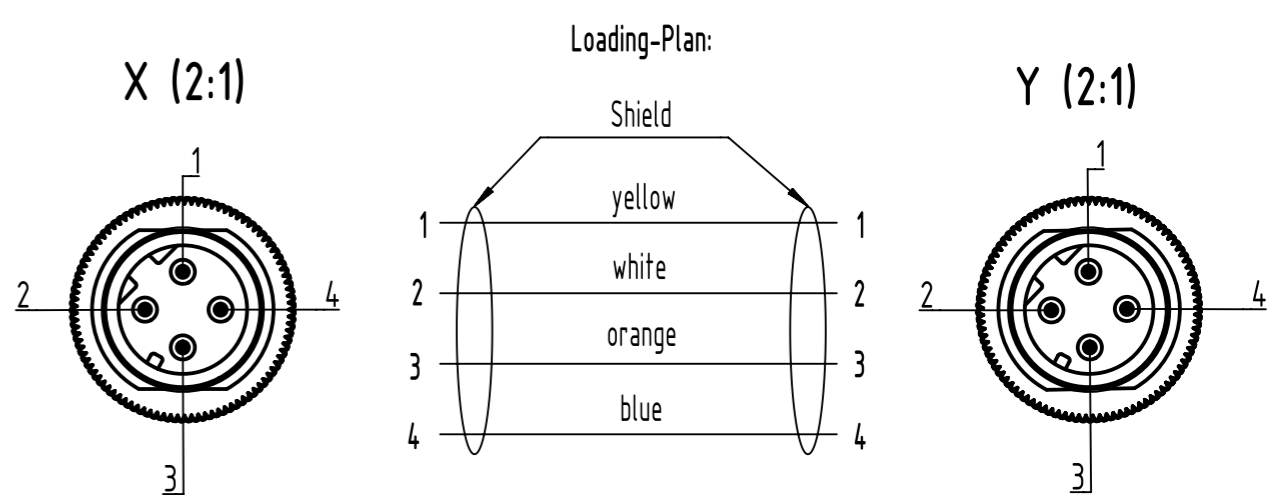

-Transmission properties in accordance with ISO/IEC 11801: Class D
 -Protection level: IP67/65
 -Temperature range: -25°C ...+70°C

RJ45 Ethernet Trailing Cable
 AWG22/7, 2x2x0.75, PUR, Cat. 5+

20	21034851440		40
19	21034851425		25
18	21034851420		20
17	21034851415		15
16	21034851412		12
15	21034851411		11
14	21034851410		10
13	21034851409		9
12	21034851408		8
11	21034851457		7.5
10	21034851456		6.5
9	21034851406		6
8	21034851405		5
7	21034851454		3.5
6	21034851403		3
5	21034851453		2.5
4	21034851402		2
3	21034851451		1.5
2	21034851401		1
1	21034851452		0.3
Cont. no.	Part no.	Type of cable	Dim. a[m]

		All rights reserved Department EC PD - RO		All Dimensions in mm Original Size DIN A3		Scale 1.5:1		Free size tol.		Ref. Sub.			
HARTING Electronics GmbH D-32339 Espelkamp		Title M12 D-coded Cable Assembly		Created by TOMUTA		Inspected by AVRAM		Standardisation HOFFMANN		Date 2014-03-11		State Final Release	
Type TB		Number 210348514XX		Doc-Key / ECM-Nr. 100110827/UGD/004/D 50000072635		Rev. D		Page 1/1					