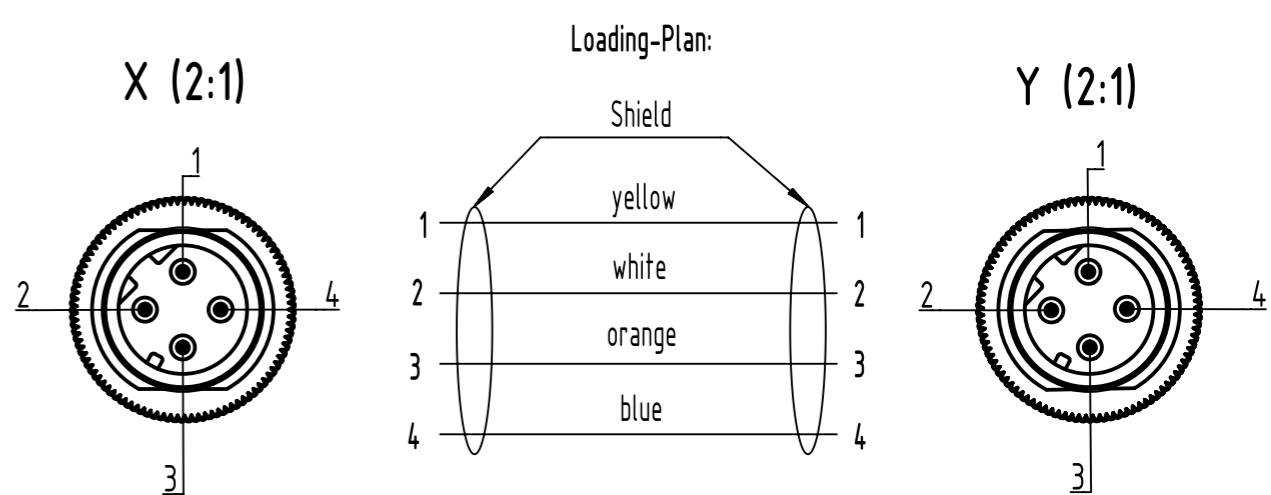

-Transmission properties in accordance with ISO/IEC 11801: Class D
 -Protection level: IP67/65
 -Temperature range: -25°C ...+70°C

RJ45 Ethernet Trailing Cable
 AWG22/7, 2x2x0.75, PUR, Cat. 5+

20	21034851440		40
19	21034851425		25
18	21034851420		20
17	21034851415		15
16	21034851412		12
15	21034851411		11
14	21034851410		10
13	21034851409		9
12	21034851408		8
11	21034851457		7.5
10	21034851456		6.5
9	21034851406		6
8	21034851405		5
7	21034851454		3.5
6	21034851403		3
5	21034851453		2.5
4	21034851402		2
3	21034851451		1.5
2	21034851401		1
1	21034851452		0.3
Cont. no.	Part no.	Type of cable	Dim. a[m]

		All rights reserved Department EC PD - RO		HARTING Electronics GmbH D-32339 Espelkamp		All Dimensions in mm Original Size DIN A3	Scale 1.5:1	Free size tol.	Ref. Sub.
Created by TOMUTA		Inspected by AVRAM		Standardisation HOFFMANN		Date 2014-03-11		State Final Release	
Title M12 D-coded Cable Assembly		Type TB		Number 210348514XX		Doc-Key / ECM-Nr. 100110827/UGD/004/D 50000072635		Rev. D Page 1/1	