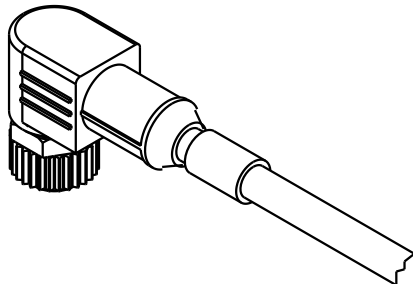

A

B

C

D

Kabeltülle /
cable sleeve

HARTING / Art. Nr. / Fert. Code / Made in Germany
HARTING / part No. / prod. code / Made in Germany

X ↑

Stromlaufplan /
Schematic diagram

- 1 — Litze braun (+) / flexible conductor brown (+)
- 2 — Litze weiss (0) / flexible conductor white (0)
- 4 — Litze schwarz (S) / flexible conductor black (S)
- 3 — Litze blau (-) / flexible conductor blue (-)

	All Dimensions in mm Original Size DIN A 4			Techn. Character.			Nicht tolerierte Masse / Free size tolerances			
					Dat.	Name	Massstab / Scale			
				Detail.	22.11.04	Ho	1:1			
				Insp.		WELL				
411416	17.01.05	Ho	Stand.				M12-Rundsteckverbinder Buchse gewinkelt / M12-circular connector female angular			
411399	10.01.05	Ho								
411338										
Mod.	Dat.	Name	HARTING Electric GmbH & Co. KG D-32339 Espelkamp						TB 21 03 515 4400 Sub.	Blatt / page