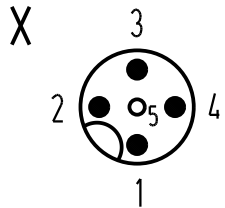

A

B

C

D

Kabeltülle /
cable sleeve

HARTING / Art. Nr. / Fert. Code / Made in Germany
HARTING / part No. / prod. code / Made in Germany

X ↑

Stromlaufplan /
Schematic diagram

- 1 — Litze braun (+) / flexible conductor brown (+)
- 2 — Litze weiss (0) / flexible conductor white (0)
- 4 — Litze schwarz (S) / flexible conductor black (S)
- 3 — Litze blau (-) / flexible conductor blue (-)

	All Dimensions in mm Original Size DIN A 4			Techn. Character.			Nicht tolerierte Masse / Free size tolerances			
					Dat.	Name	Massstab / Scale			
				Detail.	22.11.04	Ho	1:1			
				Insp.		WELL				
411416	17.01.05	Ho	Stand.				M12-Rundsteckverbinder Buchse gewinkelt / M12-circular connector female angular			
411399	10.01.05	Ho								
411338										
Mod.	Dat.	Name	HARTING Electric GmbH & Co. KG D-32339 Espelkamp						TB 21 03 515 4400 Sub.	Blatt / page