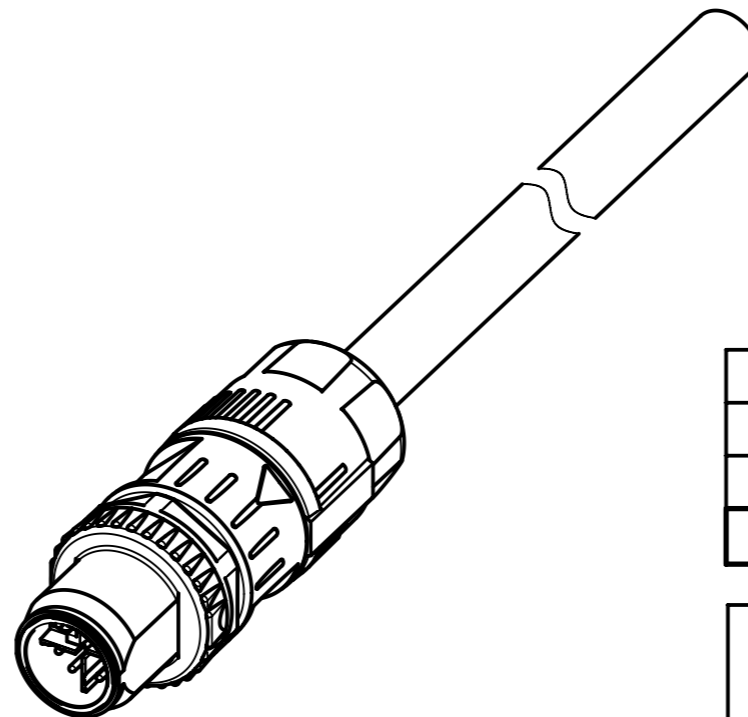

Connector Location A

Connector Location B

X

Loading-Plan

	Shield
1	White/orange
2	Orange
3	White/green
4	Green
5	White/brown
6	Brown
7	White/blue
8	Blue

6.0 to 100	±1%
0.6 to 5.9	+0.04
0.2 to 0.5	+0.02
a [m]	Tolerance

length in "1m" step	100	XXX=000
	99	XXX=990
	.	.
	12	XXX=120
length in "0.1m" step	11	XXX=110
	10	XXX=100
	9.9	XXX=099
	9.8	XXX=098
	.	.
	0.5	XXX=005
	0.4	XXX=004
	0.3	XXX=003
0.2	XXX=002	
Step	a[m]	XXX

RJI Ethernet flexible cable, 4x2xAWG 26/7, Cat.7A, PUR, yellow	21330100850XXX
Type of cable	Part no.

- Protection level: IP65/67
 - Temperature range: -40°C ... +70°C

	All rights reserved	Created by COSTEA	Inspected by MUNTEANV	Standardisation AVRAM	Date 2017-09-20	State Final Release
Department HCS - RO		Title M12 X-coded Cable Assembly			Doc-Key / ECM-Nr. 100576504/UGD/000/D 500000125542	
HARTING Customised Solutions D-32427 Minden		Type TB	Number 21330100850XXX		Rev. D	Page 1/1