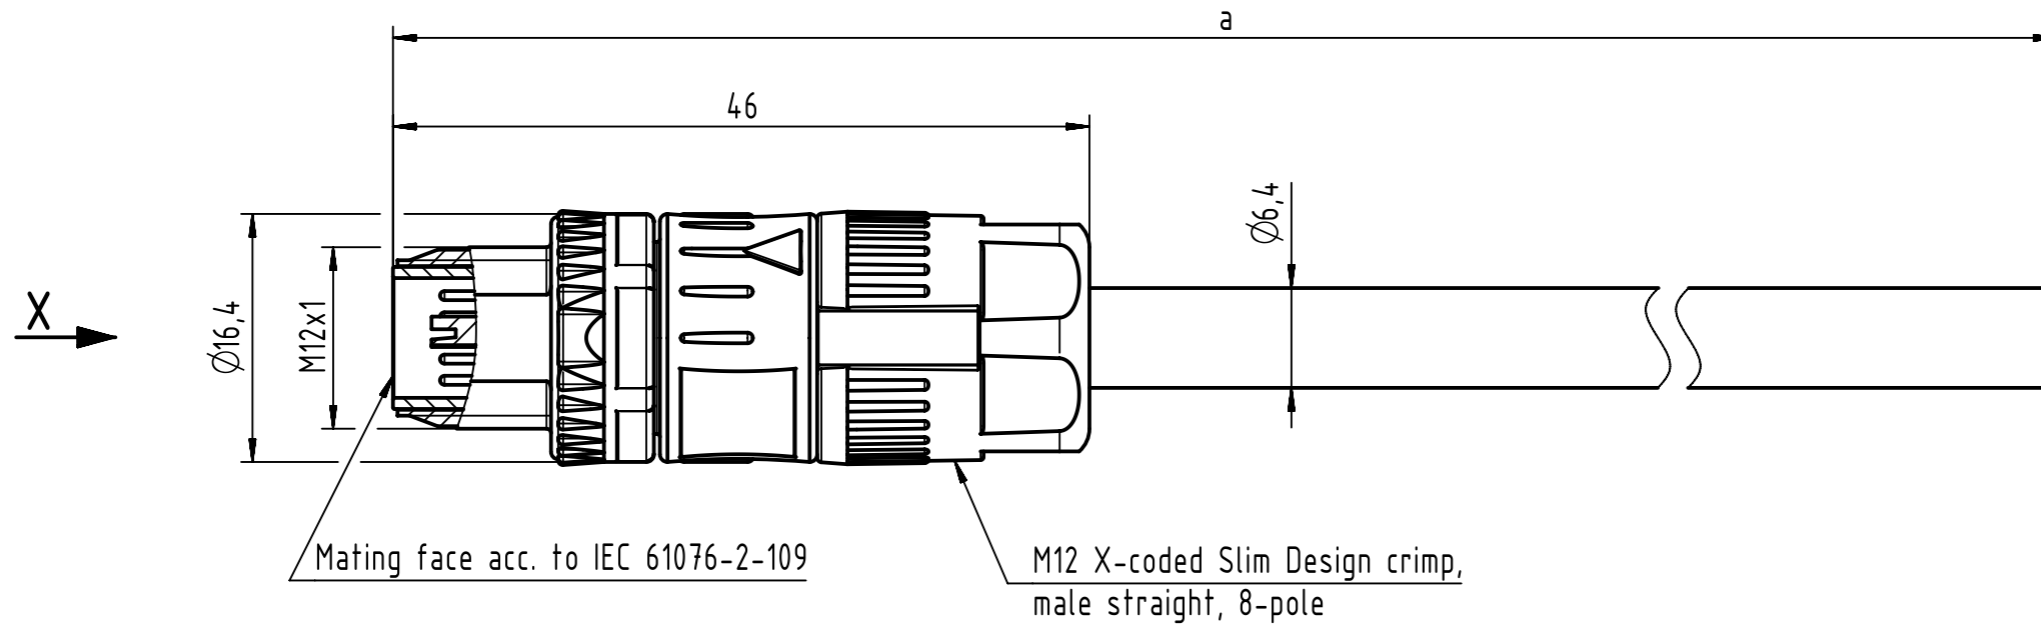

Connector Location A

Connector Location B

X

Loading-Plan

	Shield
1	White/orange
2	Orange
3	White/green
4	Green
5	White/brown
6	Brown
7	White/blue
8	Blue

6.0 to 100	±1%
0.6 to 5.9	+0.04
0.2 to 0.5	+0.02
a [m]	Tolerance

length in "1m" step	100	XXX=000
	99	XXX=990
	.	.
	12	XXX=120
length in "0.1m" step	11	XXX=110
	10	XXX=100
	9.9	XXX=099
	9.8	XXX=098
	.	.
	0.5	XXX=005
	0.4	XXX=004
	0.3	XXX=003
0.2	XXX=002	
Step	a[m]	XXX

RJI Ethernet flexible cable, 4x2xAWG 26/7, Cat.7A, PUR, yellow	21330100850XXX
Type of cable	Part no.

- Protection level: IP65/67
 - Temperature range: -40°C ... +70°C

	All rights reserved	Created by COSTEA	Inspected by MUNTEANV	Standardisation AVRAM	Date 2017-09-20	State Final Release
Department HCS - RO		Title M12 X-coded Cable Assembly			Doc-Key / ECM-Nr. 100576504/UGD/000/D 500000125542	
HARTING Customised Solutions D-32427 Minden		Type TB	Number 21330100850XXX		Rev. D	Page 1/1