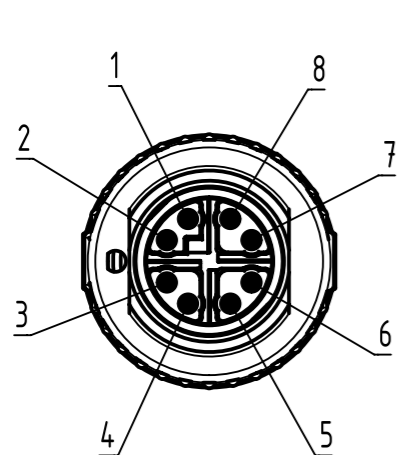

Connector Location A

Connector Location B

X

Loading-Plan

	Shield
1	White/orange
2	Orange
3	White/green
4	Green
5	White/brown
6	Brown
7	White/blue
8	Blue

6.0 to 100	±1%
0.6 to 5.9	+0.04
0.2 to 0.5	+0.02
a [m]	Tolerance

length in "1m" step	100	XXX=000
	99	XXX=990
	.	.
	12	XXX=120
length in "0.1m" step	11	XXX=110
	10	XXX=100
	9.9	XXX=099
	9.8	XXX=098
	.	.
	0.5	XXX=005
	0.4	XXX=004
	0.3	XXX=003
0.2	XXX=002	
Step	a[m]	XXX

RJI Ethernet flexible cable, 4x2xAWG 26/7, Cat.7A, PUR, yellow	21330100850XXX
Type of cable	Part no.

- Protection level: IP65/67
 - Temperature range: -40°C ... +70°C

	All rights reserved	Created by COSTEA	Inspected by MUNTEANV	Standardisation AVRAM	Date 2017-09-20	State Final Release
Department HCS - RO		Title M12 X-coded Cable Assembly			Doc-Key / ECM-Nr. 100576504/UGD/000/D 500000125542	
HARTING Customised Solutions D-32427 Minden		Type TB	Number 21330100850XXX		Rev. D	Page 1/1