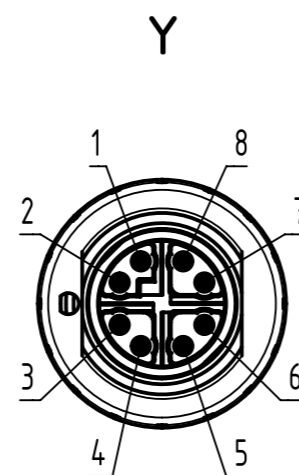

Connector Location A

Connector Location B

Mating face acc. to IEC 61076-2-109

M12 X-coded Slim Design crimp male straight 8-pole

Loading-Plan

Shield	
1	White/orange
2	Orange
3	White/green
4	Green
5	White/brown
6	Brown
7	White/blue
8	Blue

length in 1m step	100	XXX=000
	99	XXX=990
	.	.
	12	XXX=120
	11	XXX=110
length in 0,1m step	10	XXX=100
	9,9	XXX=099
	9,8	XXX=098
	.	.
	.	.
Step	0,5	XXX=005
	0,4	XXX=004
	0,3	XXX=003
	0,2	XXX=002
	a [m]	Tolerance [m]

6,0 to 100	±1%
0,6 to 5,9	+0,04
0,2 to 0,5	+0,02
a [m]	Tolerance [m]

Part no.	213301018XXXXXX
----------	-----------------

Type of cable	Temp.	XX
RJI Ethernet stranded cable 4x2xAWG26/7, Cat.6, PUR	-40°C ... +70°C	XX=10
RJI Ethernet flexible cable 4x2xAWG 26/7, Cat.7A, PUR		XX=50
RJI EtherRail cable 4x2xAWG 24/7, Cat.7, PE, black	-40°C ... +80°C	XX=53

Customer identification: Material, Project No., Coating

Free size tol. 2016-12-27

All Dimensions in mm

	All rights reserved	Created by COSTEA	Inspected by MUNTEANV	Standardisation AVRAM	Date 2017-03-29	State Final Release	
Department HCS - RO		Title M12 X-coded Cable Assembly				Doc-Key / ECM-Nr. 100542214/UGD/004/C 500000116855	
HARTING Customised Solutions		Type TB	Number 213301018XXXXXX			Rev. C	Page 1/1