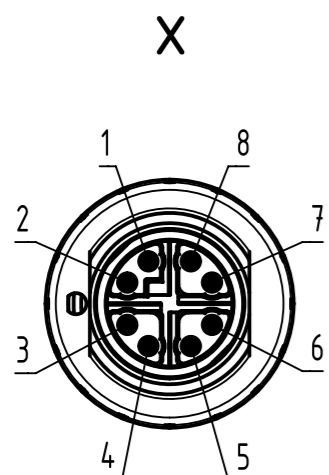

Connector Location A

Connector Location B

Mating face acc. to IEC 61076-2-109

M12 X-coded Slim Design crimp male straight 8-pole

Loading-Plan

Shield	
1	White/orange
2	Orange
3	White/green
4	Green
5	White/brown
6	Brown
7	White/blue
8	Blue

length in 1m step	100	XXX=000
	99	XXX=990
	.	.
	12	XXX=120
	11	XXX=110
length in 0,1m step	10	XXX=100
	9,9	XXX=099
	9,8	XXX=098
	.	.
	.	.
Step	0,5	XXX=005
	0,4	XXX=004
	0,3	XXX=003
	0,2	XXX=002
	a [m]	Tolerance [m]

6,0 to 100	±1%
0,6 to 5,9	+0,04
0,2 to 0,5	+0,02
a [m]	Tolerance [m]

Part no.	213301018XXXXXX
----------	-----------------

Type of cable	Temp.	XX
RJI Ethernet stranded cable 4x2xAWG26/7, Cat.6, PUR	-40°C ... +70°C	XX=10
RJI Ethernet flexible cable 4x2xAWG 26/7, Cat.7A, PUR		XX=50
RJI EtherRail cable 4x2xAWG 24/7, Cat.7, PE, black	-40°C ... +80°C	XX=53

Customer identification: Material, Project No., Coating

Free size tol. 2016-12-27

All Dimensions in mm

	All rights reserved	Created by COSTEA	Inspected by MUNTEANV	Standardisation AVRAM	Date 2017-03-29	State Final Release	
Department HCS - RO		Title M12 X-coded Cable Assembly				Doc-Key / ECM-Nr. 100542214/UGD/004/C 500000116855	
HARTING Customised Solutions		Type TB	Number 213301018XXXXXX			Rev. C	Page 1/1