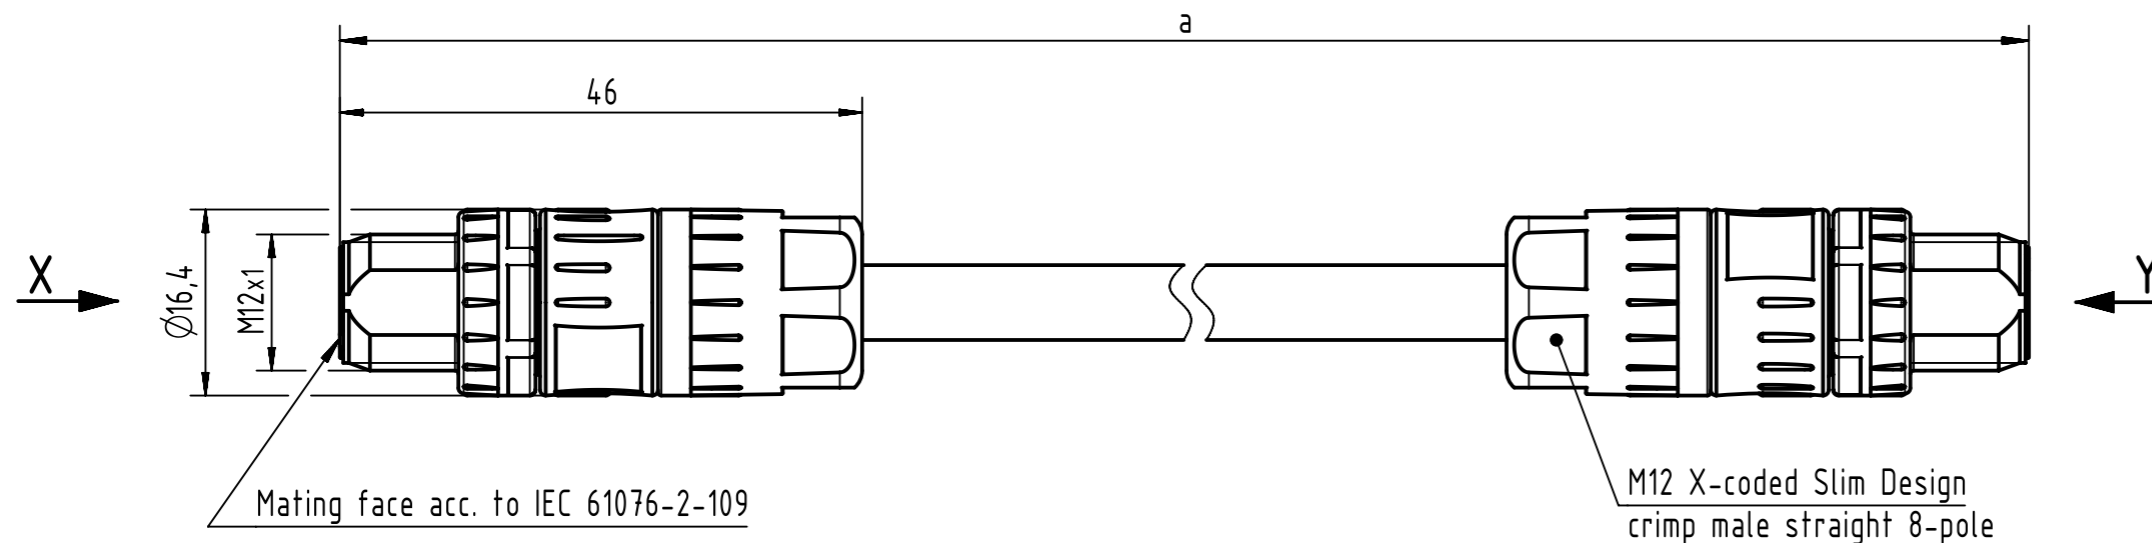

Connector Location A

Connector Location B

Mating face acc. to IEC 61076-2-109

M12 X-coded Slim Design crimp male straight 8-pole

Loading-Plan

Shield	
1	White/orange
2	Orange
3	White/green
4	Green
5	White/brown
6	Brown
7	White/blue
8	Blue

length in 1m step	100	XXX=000
	99	XXX=990
	.	.
	12	XXX=120
	11	XXX=110
length in 0,1m step	10	XXX=100
	9,9	XXX=099
	9,8	XXX=098
	.	.
	.	.
Step	0,5	XXX=005
	0,4	XXX=004
	0,3	XXX=003
	0,2	XXX=002
	a [m]	Tolerance [m]