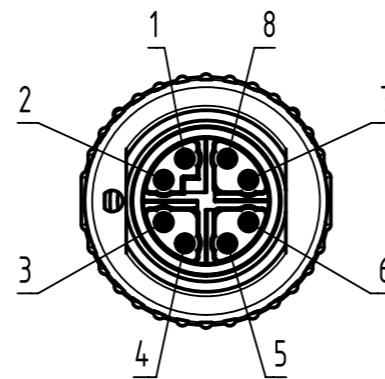

Connector Location A

Connector Location B

X male

Loading Plan acc. to TIA/EIA 568B

Y male

- Protection level: IP65/67
- Temperature range: -20°C ... +80°C

NOTE:  
\* Ethernet transmission possible for lengths up to 45m

length in "1m" step	100	XXX=000
	99	XXX=990
	.	.
	12	XXX=120
length in "0.1m" step	11	XXX=110
	10	XXX=100
	9.9	XXX=099
	9.8	XXX=098
	.	.
	0.5	XXX=005
	0.4	XXX=004
	0.3	XXX=003
0.2	XXX=002	
Step	a [m]	XXX

6.0 to 100	±1%
0.6 to 5.9	+0.04
0.2 to 0.5	+0.02
a [m]	Tolerance

RJ45 Ethernet Stranded Cable, 4x2xAWG 26/7, PVC, Cat. 6A, yellow	21330505855XXX
Type of cable	Part no.

All Dimensions in mm		Tech. Character.		Free size tol.		According to production drawing	
All rights reserved Department HCS - RO HARTING Customised Solutions D-32339 Espelkamp	Created by BANIUD Banciu	Inspected by COSTEA Costea	Standardisation MUNTEANV Muntean	Date 2019-11-27	State Final Release		Doc-Key / ECM-Nr. 100581455/UGD/003/F 500000162698 Rev. F Page 1/1
	Title M12 X-coded Cable Assembly		Type TB	Number 21330505855XXX			