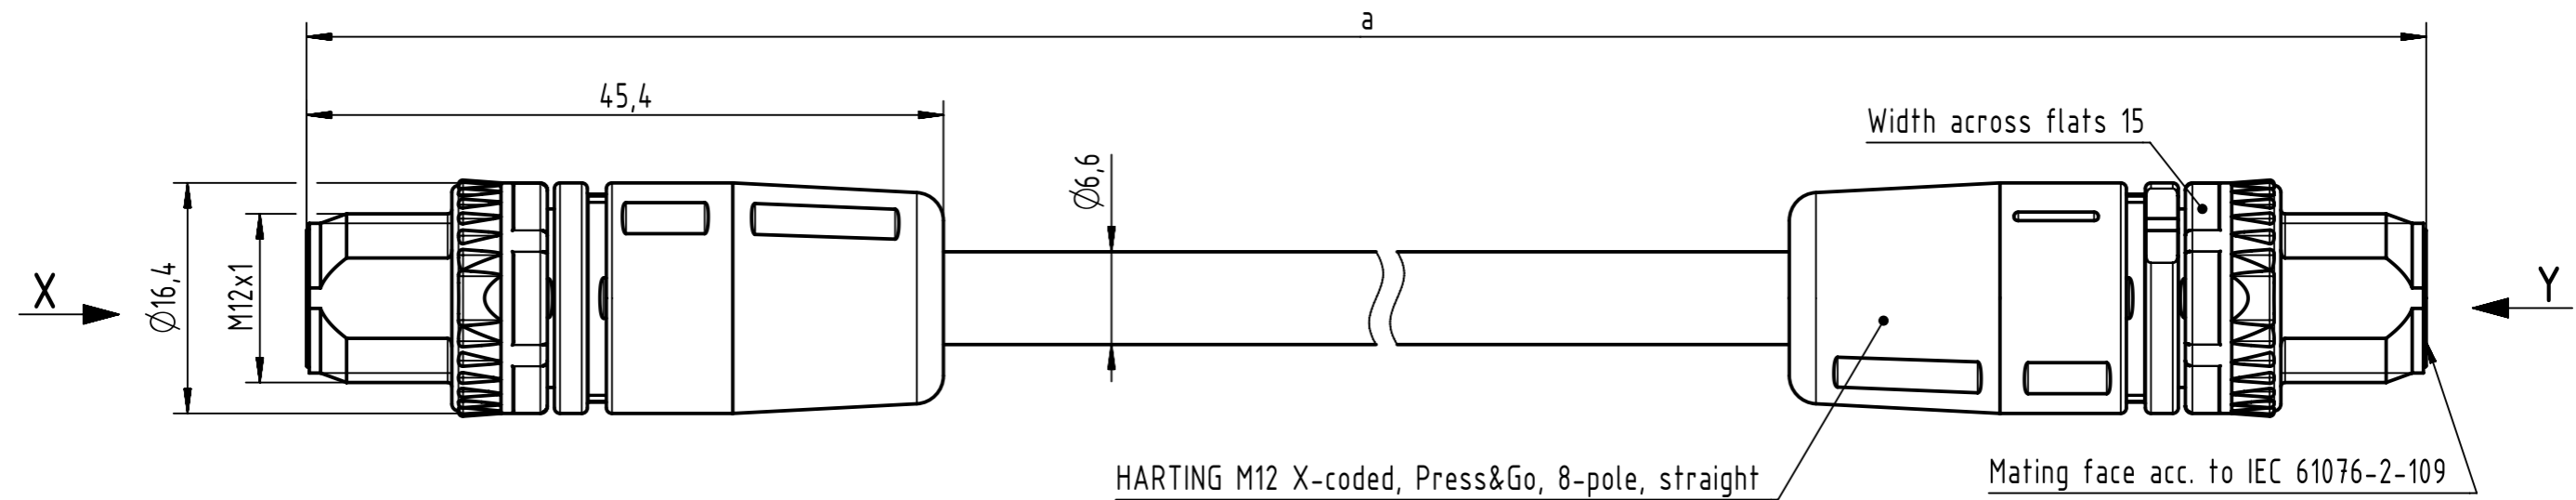

Connector Location A

Connector Location B

X male

Loading Plan acc. to TIA/EIA 568B

Y male

- Protection level: IP65/67
- Temperature range: -20°C ... +80°C

NOTE:  
\* Ethernet transmission possible for lengths up to 45m

length in "1m" step	100	XXX=000
	99	XXX=990
	.	.
	12	XXX=120
length in "0.1m" step	11	XXX=110
	10	XXX=100
	9.9	XXX=099
	9.8	XXX=098
	.	.
	0.5	XXX=005
	0.4	XXX=004
	0.3	XXX=003
0.2	XXX=002	
Step	a [m]	XXX

6.0 to 100	±1%
0.6 to 5.9	+0.04
0.2 to 0.5	+0.02
a [m]	Tolerance

RJ45 Ethernet Stranded Cable, 4x2xAWG 26/7, PVC, Cat. 6A, yellow	21330505855XXX
Type of cable	Part no.

All Dimensions in mm		Tech. Character.		Free size tol.		According to production drawing	
All rights reserved Department HCS - RO HARTING Customised Solutions D-32339 Espelkamp	Created by BANIUD Banciu	Inspected by COSTEA Costea	Standardisation MUNTEANV Muntean	Date 2019-11-27	State Final Release		Doc-Key / ECM-Nr. 100581455/UGD/003/F 500000162698 Rev. F Page 1/1
	Title M12 X-coded Cable Assembly		Type TB	Number 21330505855XXX			