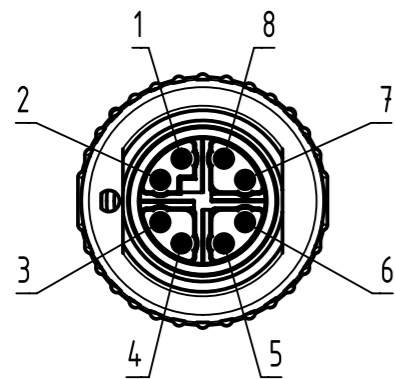

Connector Location A

Connector Location B

X male

Loading Plan acc. to TIA/EIA 568B

Y male

- Protection level: IP65/67
- Temperature range: -20°C ... +80°C

NOTE:  
\* Ethernet transmission possible for lengths up to 45m

length in "1m" step	100	XXX=000
	99	XXX=990
	.	.
	12	XXX=120
length in "0.1m" step	11	XXX=110
	10	XXX=100
	9.9	XXX=099
	9.8	XXX=098
	.	.
	0.5	XXX=005
	0.4	XXX=004
	0.3	XXX=003
0.2	XXX=002	
Step	a [m]	XXX

6.0 to 100	±1%
0.6 to 5.9	+0.04
0.2 to 0.5	+0.02
a [m]	Tolerance

RJ45 Ethernet Stranded Cable, 4x2xAWG 26/7, PVC, Cat. 6A, yellow	21330505855XXX
Type of cable	Part no.

All Dimensions in mm		Tech. Character.		Free size tol.		According to production drawing	
All rights reserved Department HCS - RO HARTING Customised Solutions D-32339 Espelkamp	Created by BANIUD Banciu	Inspected by COSTEA Costea	Standardisation MUNTEANV Muntean	Date 2019-11-27	State Final Release		Doc-Key / ECM-Nr. 100581455/UGD/003/F 500000162698 Rev. F Page 1/1
	Title M12 X-coded Cable Assembly		Type TB	Number 21330505855XXX			