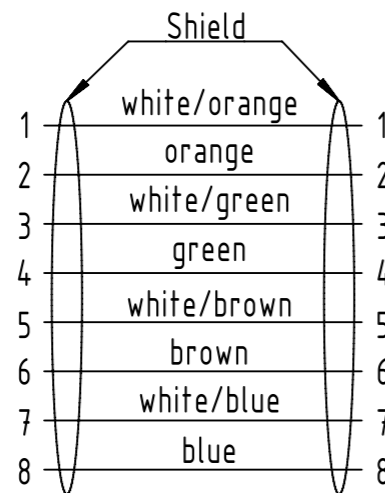

Connector Location A

Connector Location B

X male

Loading Plan acc. to TIA/EIA 568B

Y male

- Protection level: IP65/67
- Temperature range: -20°C ... +80°C

NOTE:  
\* Ethernet transmission possible for lengths up to 45m

length in "1m" step	100	XXX=000
	99	XXX=990
	.	.
	12	XXX=120
length in "0.1m" step	11	XXX=110
	10	XXX=100
	9.9	XXX=099
	9.8	XXX=098
	.	.
	0.5	XXX=005
	0.4	XXX=004
	0.3	XXX=003
0.2	XXX=002	
Step	a [m]	XXX

6.0 to 100	±1%
0.6 to 5.9	+0.04
0.2 to 0.5	+0.02
a [m]	Tolerance

RJ45 Ethernet Stranded Cable, 4x2xAWG 26/7, PVC, Cat. 6A, yellow	21330505855XXX
Type of cable	Part no.

All Dimensions in mm		Tech. Character.		Free size tol.		According to production drawing	
All rights reserved Department HCS - RO HARTING Customised Solutions D-32339 Espelkamp	Created by BANIUD Banciu	Inspected by COSTEA Costea	Standardisation MUNTEANV Muntean	Date 2019-11-27	State Final Release		Doc-Key / ECM-Nr. 100581455/UGD/003/F 500000162698 Rev. F Page 1/1
	Title M12 X-coded Cable Assembly		Type TB	Number 21330505855XXX			