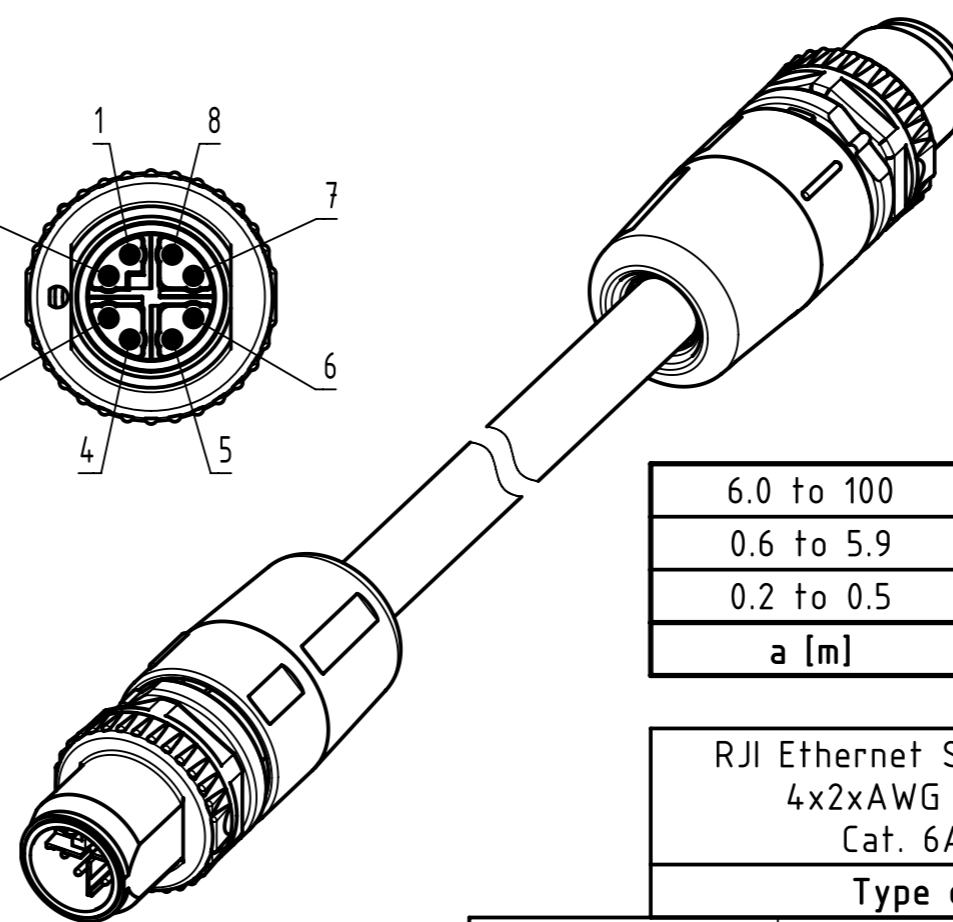

Connector Location A

Connector Location B

X male

Loading Plan acc. to TIA/EIA 568B

Y male

- Protection level: IP65/67
- Temperature range: -20°C ... +80°C

NOTE:  
\* Ethernet transmission possible for lengths up to 45m

length in "1m" step	100	XXX=000
	99	XXX=990
	.	.
	12	XXX=120
length in "0.1m" step	11	XXX=110
	10	XXX=100
	9.9	XXX=099
	9.8	XXX=098
	.	.
	0.5	XXX=005
	0.4	XXX=004
	0.3	XXX=003
0.2	XXX=002	
Step	a [m]	XXX

6.0 to 100	±1%
0.6 to 5.9	+0.04
0.2 to 0.5	+0.02
a [m]	Tolerance

RJ45 Ethernet Stranded Cable, 4x2xAWG 26/7, PVC, Cat. 6A, yellow	21330505855XXX
Type of cable	Part no.

All Dimensions in mm		Tech. Character.		Free size tol.		According to production drawing	
All rights reserved Department HCS - RO HARTING Customised Solutions D-32339 Espelkamp	Created by BANIUD Banciu	Inspected by COSTEA Costea	Standardisation MUNTEANV Muntean	Date 2019-11-27	State Final Release		Doc-Key / ECM-Nr. 100581455/UGD/003/F 500000162698 Rev. F Page 1/1
	Title M12 X-coded Cable Assembly		Type TB	Number 21330505855XXX			