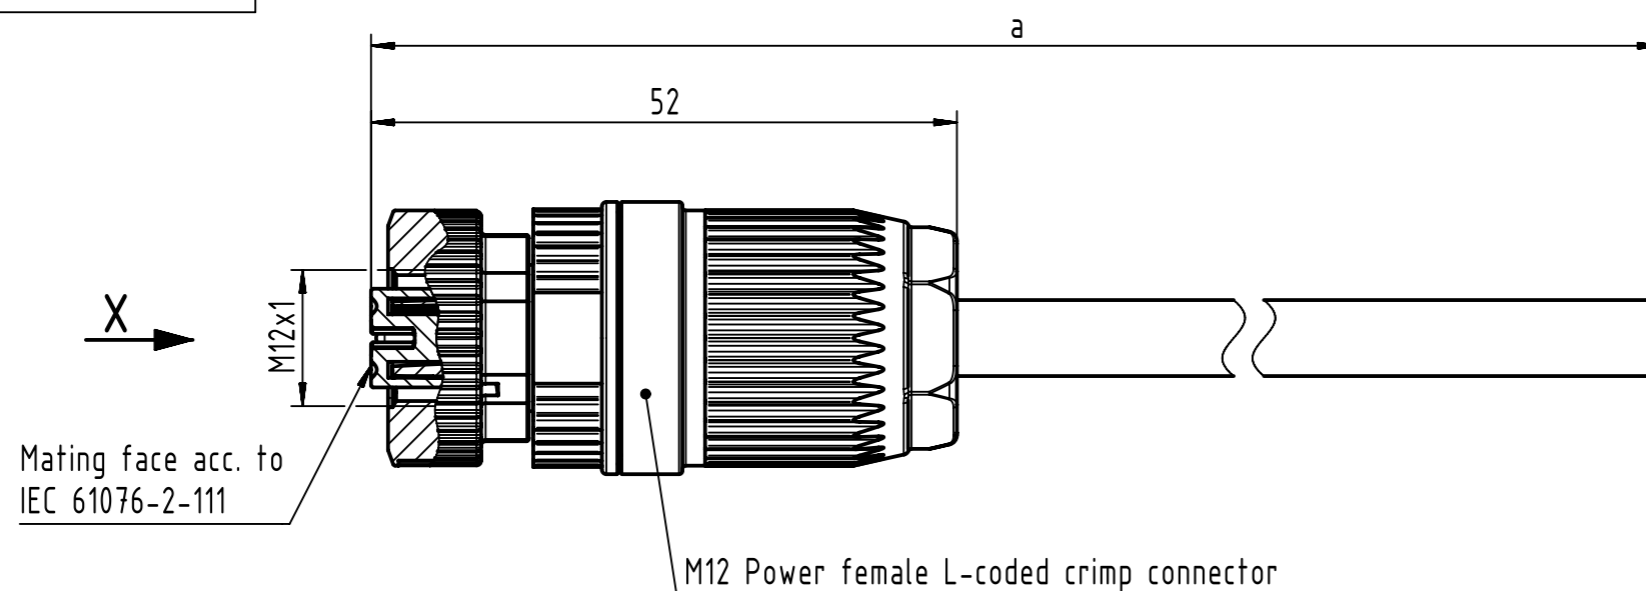

Connector Location A

Connector Location B

Mating face acc. to IEC 61076-2-111

M12 Power female L-coded crimp connector

Loading-Plan:

- 1 wire 1
- 2 wire 2
- 3 wire 3
- 4 wire 4
- FE wire 5

- Protection level: IP65/67
- Temperature range: -40°C ... +80°C

length in "1m" step	100	XXX=000
	99	XXX=990
	.	.
	12	XXX=120
	11	XXX=110
length in "0.1m" step	10	XXX=100
	9.9	XXX=099
	9.8	XXX=098
	.	.
	.	.
	0.5	XXX=005
	0.4	XXX=004
	0.3	XXX=003
	0.2	XXX=002
Step	a[m]	XXX

6.0 to 100	±1%
0.6 to 5.9	+0.04
0.2 to 0.5	+0.02
a [m]	Tolerance

OZ-500, PVC grey, 5x2,5mm ²	2133A700524XXX
Type of cable	Part no.

	All rights reserved	Created by	Inspected by	Standardisation	Date	State	
	Department HCS - RO	MUNTEANV	POPESCU	AVRAM	2017-02-09	Final Release	
HARTING Customised Solutions		Title				Doc-Key / ECM-Nr.	
D-32427 Minden		M12 L-coded Cable Assembly				100689101/UGD/001/B 500000115250	
		Type	Number		Rev.	Page	
		TB	2133A700524XXX		B	1/1	