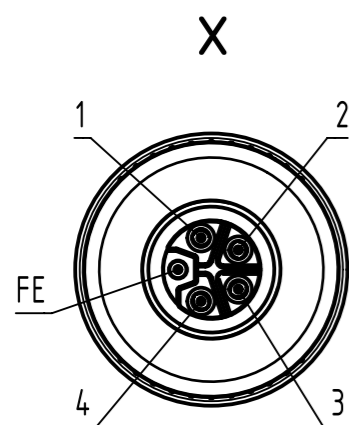

Connector Location A

Connector Location B

Mating face acc. to IEC 61076-2-111

M12 Power female L-coded crimp connector

Loading-Plan:

- 1 wire 1
- 2 wire 2
- 3 wire 3
- 4 wire 4
- FE wire 5

- Protection level: IP65/67
- Temperature range: -40°C ... +80°C

length in "1m" step	100	XXX=000
	99	XXX=990
	.	.
	12	XXX=120
	11	XXX=110
length in "0.1m" step	10	XXX=100
	9.9	XXX=099
	9.8	XXX=098
	.	.
	.	.
	0.5	XXX=005
	0.4	XXX=004
	0.3	XXX=003
	0.2	XXX=002
Step	a[m]	XXX

6.0 to 100	±1%
0.6 to 5.9	+0.04
0.2 to 0.5	+0.02
a [m]	Tolerance

OZ-500, PVC grey, 5x2,5mm ²	2133A700524XXX
Type of cable	Part no.

	All rights reserved	Created by	Inspected by	Standardisation	Date	State	
	Department HCS - RO	MUNTEANV	POPESCU	AVRAM	2017-02-09	Final Release	
HARTING Customised Solutions		Title				Doc-Key / ECM-Nr.	
D-32427 Minden		M12 L-coded Cable Assembly				100689101/UGD/001/B 500000115250	
		Type	Number		Rev.	Page	
		TB	2133A700524XXX		B	1/1	