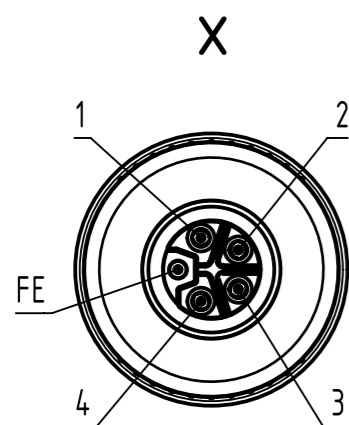

Connector Location A

Connector Location B

Loading-Plan:

1	wire 1	1
2	wire 2	2
3	wire 3	3
4	wire 4	4
FE	wire 5	FE

- Protection level: IP65/67  
 - Temperature range: -40°C ... +80°C

6.0 to 100	±1%
0.6 to 5.9	+0.04
0.2 to 0.5	+0.02
<b>a [m]</b>	<b>Tolerance</b>

length in "1m" step	100	XXX=000
	99	XXX=990
	.	.
	12	XXX=120
length in "0.1m" step	11	XXX=110
	10	XXX=100
	9.9	XXX=099
	9.8	XXX=098
	.	.
	.	.
0.5	XXX=005	
0.4	XXX=004	
0.3	XXX=003	
0.2	XXX=002	
<b>Step</b>	<b>a[m]</b>	<b>XXX</b>

OZ-500, PVC grey, 5x1,5mm <sup>2</sup>	2133A7A8523XXX
<b>Type of cable</b>	<b>Part no.</b>

All rights reserved Department HCS - RO HARTING Customised Solutions D-32427 Minden	All Dimensions in mm Tech. Character. Free size tol. According to production drawing 2016-09-07	Created by COSTEA	Inspected by MUNTEANV	Standardisation AVRAM	Date 2016-09-08	State Final Release	Doc-Key / ECM-Nr. 100689051/UGD/001/A 500000108685
	Title M12 L-coded Cable Assembly	Type TB	Number 2133A7A8523XXX	Rev. A	Page 1/1		