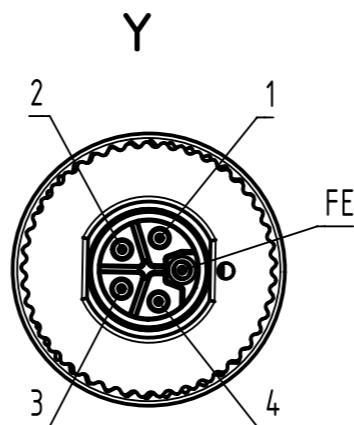

Connector Location A

Connector Location B

Loading-Plan:

1	wire 1	1
2	wire 2	2
3	wire 3	3
4	wire 4	4
FE	wire 5	FE

- Protection level: IP65/67  
 - Temperature range: -40°C ... +80°C

6.0 to 100	±1%
0.6 to 5.9	+0.04
0.2 to 0.5	+0.02
<b>a [m]</b>	<b>Tolerance</b>

length in "1m" step	100	XXX=000
	99	XXX=990
	.	.
	12	XXX=120
length in "0.1m" step	11	XXX=110
	10	XXX=100
	9.9	XXX=099
	9.8	XXX=098
	.	.
	.	.
0.5	XXX=005	
0.4	XXX=004	
0.3	XXX=003	
0.2	XXX=002	
<b>Step</b>	<b>a[m]</b>	<b>XXX</b>

OZ-500, PVC grey, 5x1,5mm <sup>2</sup>	2133A7A8523XXX
<b>Type of cable</b>	<b>Part no.</b>

All rights reserved Department HCS - RO HARTING Customised Solutions D-32427 Minden	All Dimensions in mm Tech. Character. Free size tol. According to production drawing 2016-09-07	Created by COSTEA	Inspected by MUNTEANV	Standardisation AVRAM	Date 2016-09-08	State Final Release	Doc-Key / ECM-Nr. 100689051/UGD/001/A 500000108685
	Title M12 L-coded Cable Assembly	Type TB	Number 2133A7A8523XXX	Rev. A	Page 1/1		