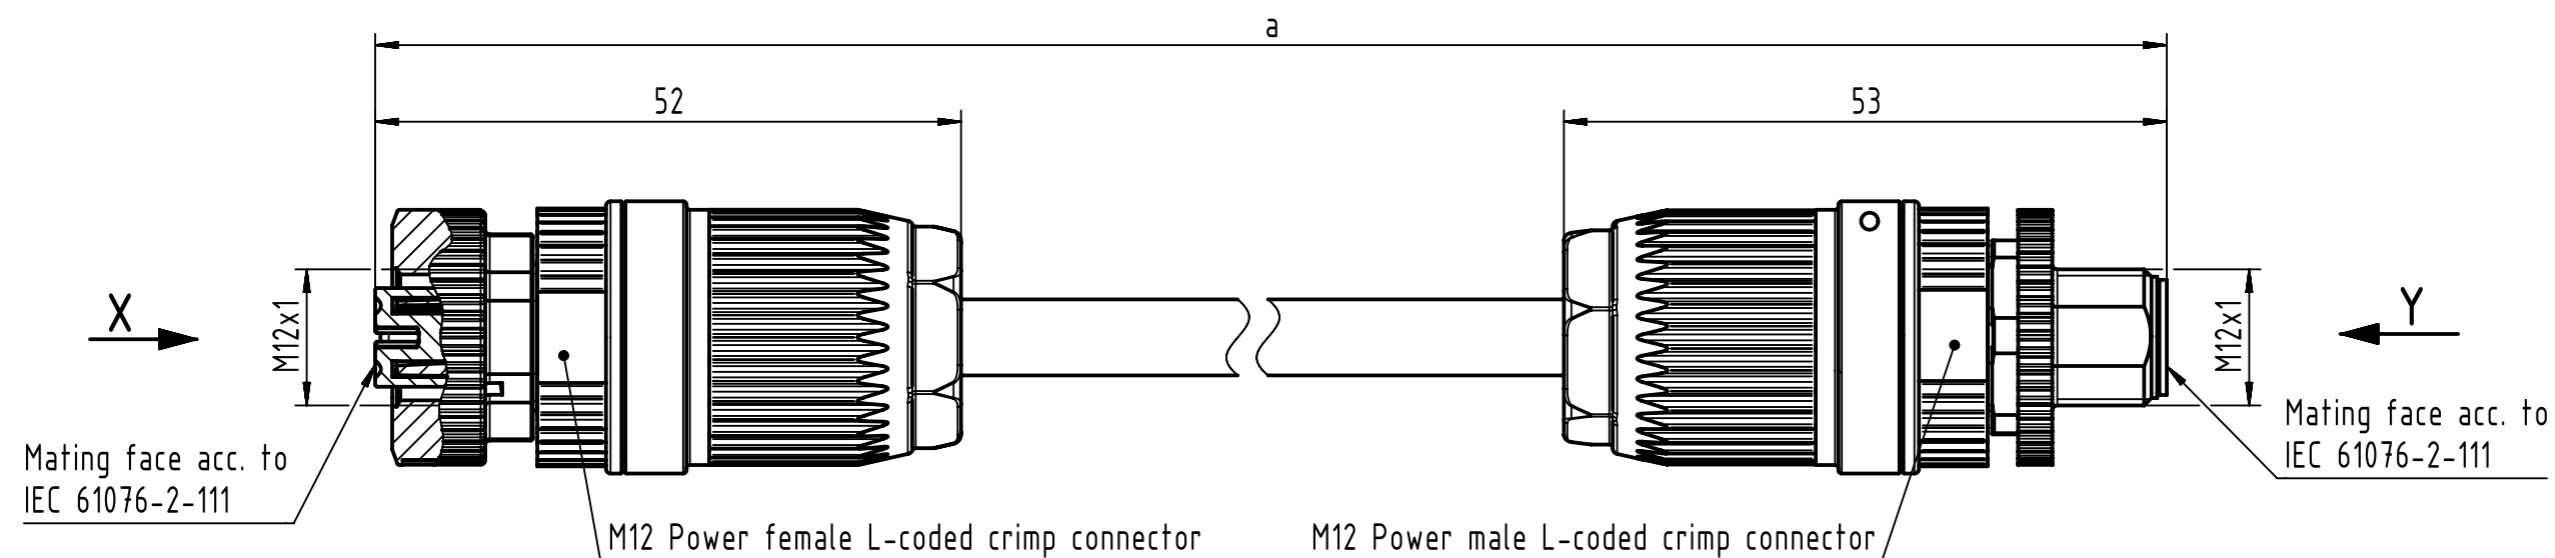

Connector Location A

Connector Location B

Loading-Plan:

1	wire 1	1
2	wire 2	2
3	wire 3	3
4	wire 4	4
FE	wire 5	FE

- Protection level: IP65/67  
 - Temperature range: -40°C ... +80°C

6.0 to 100	±1%
0.6 to 5.9	+0.04
0.2 to 0.5	+0.02
<b>a [m]</b>	<b>Tolerance</b>

length in "1m" step	100	XXX=000
	99	XXX=990
	.	.
	12	XXX=120
length in "0.1m" step	11	XXX=110
	10	XXX=100
	9.9	XXX=099
	9.8	XXX=098
	.	.
	.	.
0.5	XXX=005	
0.4	XXX=004	
0.3	XXX=003	
0.2	XXX=002	
<b>Step</b>	<b>a[m]</b>	<b>XXX</b>

OZ-500, PVC grey, 5x1,5mm <sup>2</sup>	2133A7A8523XXX
<b>Type of cable</b>	<b>Part no.</b>

All rights reserved Department HCS - RO HARTING Customised Solutions D-32427 Minden	All Dimensions in mm Tech. Character. Free size tol. According to production drawing 2016-09-07	Created by COSTEA	Inspected by MUNTEANV	Standardisation AVRAM	Date 2016-09-08	State Final Release	Doc-Key / ECM-Nr. 100689051/UGD/001/A 500000108685
	Title M12 L-coded Cable Assembly	Type TB	Number 2133A7A8523XXX	Rev. A	Page 1/1		