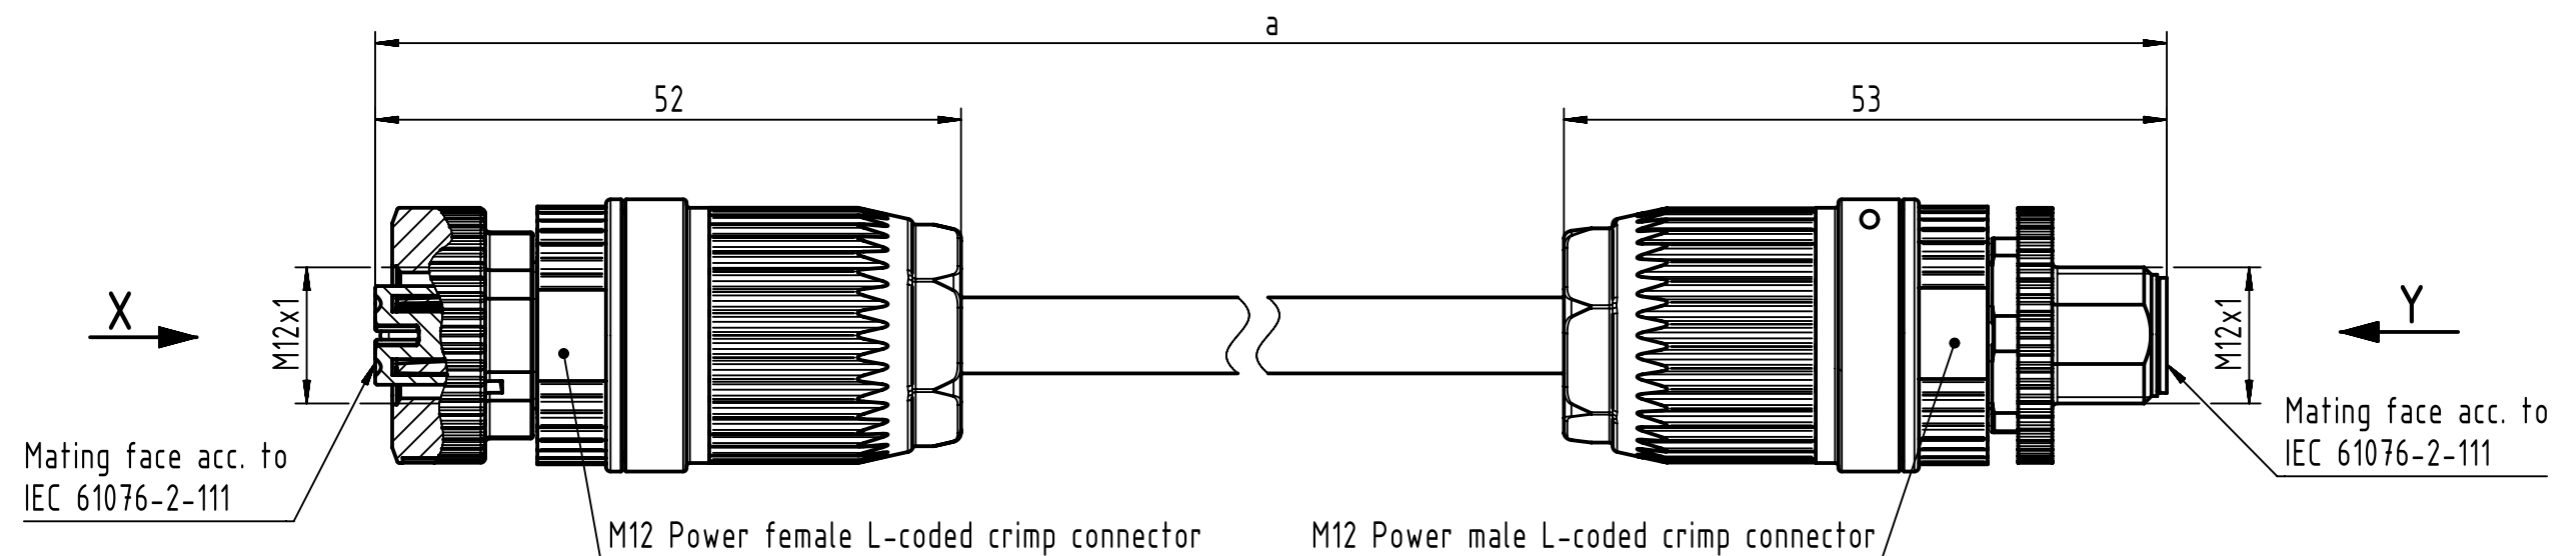

Connector Location A

Connector Location B

Loading-Plan:

1	wire 1	1
2	wire 2	2
3	wire 3	3
4	wire 4	4
FE	wire 5	FE

- Protection level: IP65/67  
 - Temperature range: -40°C ... +80°C

length in "1m" step	100	XXX=000
	99	XXX=990
	.	.
	12	XXX=120
length in "0.1m" step	11	XXX=110
	10	XXX=100
	9.9	XXX=099
	9.8	XXX=098
	.	.
	.	.
0.5	XXX=005	
0.4	XXX=004	
0.3	XXX=003	
0.2	XXX=002	
Step	a[m]	XXX

6.0 to 100	±1%
0.6 to 5.9	+0.04
0.2 to 0.5	+0.02
a [m]	Tolerance

OZ-500, PVC grey, 5x1,5mm <sup>2</sup>	2133A7A8523XXX
Type of cable	Part no.

All rights reserved Department HCS - RO HARTING Customised Solutions D-32427 Minden	All Dimensions in mm Tech. Character. Free size tol. According to production drawing 2016-09-07	Created by COSTEA	Inspected by MUNTEANV	Standardisation AVRAM	Date 2016-09-08	State Final Release	Doc-Key / ECM-Nr. 100689051/UGD/001/A 500000108685
	Title M12 L-coded Cable Assembly	Type TB	Number 2133A7A8523XXX	Rev. A	Page 1/1		