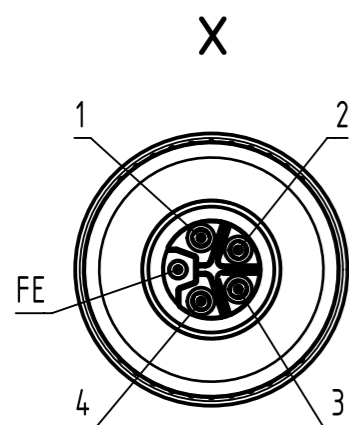

Connector Location A

Connector Location B

Loading-Plan:

1	wire 1	1
2	wire 2	2
3	wire 3	3
4	wire 4	4
FE	wire 5	FE

- Protection level: IP65/67  
 - Temperature range: -40°C ... +80°C

length in "1m" step	100	XXX=000
	99	XXX=990
	.	.
	12	XXX=120
length in "0.1m" step	11	XXX=110
	10	XXX=100
	9.9	XXX=099
	9.8	XXX=098
	.	.
	.	.
0.5	XXX=005	
0.4	XXX=004	
0.3	XXX=003	
0.2	XXX=002	
Step	a[m]	XXX

6.0 to 100	±1%
0.6 to 5.9	+0.04
0.2 to 0.5	+0.02
a [m]	Tolerance

OZ-500, PVC grey, 5x1,5mm <sup>2</sup>	2133A7A8523XXX
Type of cable	Part no.

All rights reserved Department HCS - RO HARTING Customised Solutions D-32427 Minden	All Dimensions in mm Tech. Character. Free size tol. According to production drawing 2016-09-07	Created by COSTEA	Inspected by MUNTEANV	Standardisation AVRAM	Date 2016-09-08	State Final Release	Doc-Key / ECM-Nr. 100689051/UGD/001/A 500000108685
	Title M12 L-coded Cable Assembly	Type TB	Number 2133A7A8523XXX	Rev. A	Page 1/1		