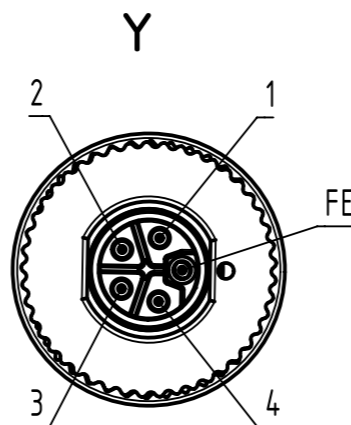

Connector Location A

Connector Location B

Loading-Plan:

1	wire 1	1
2	wire 2	2
3	wire 3	3
4	wire 4	4
FE	wire 5	FE

- Protection level: IP65/67  
 - Temperature range: -40°C ... +80°C

length in "1m" step	100	XXX=000
	99	XXX=990
	.	.
	12	XXX=120
length in "0.1m" step	11	XXX=110
	10	XXX=100
	9.9	XXX=099
	9.8	XXX=098
	.	.
	.	.
0.5	XXX=005	
0.4	XXX=004	
0.3	XXX=003	
0.2	XXX=002	
Step	a[m]	XXX

6.0 to 100	±1%
0.6 to 5.9	+0.04
0.2 to 0.5	+0.02
a [m]	Tolerance

OZ-500, PVC grey, 5x1,5mm <sup>2</sup>	2133A7A8523XXX
Type of cable	Part no.

All rights reserved Department HCS - RO HARTING Customised Solutions D-32427 Minden	All Dimensions in mm Tech. Character. Free size tol. According to production drawing 2016-09-07	Created by COSTEA	Inspected by MUNTEANV	Standardisation AVRAM	Date 2016-09-08	State Final Release	Doc-Key / ECM-Nr. 100689051/UGD/001/A 500000108685
	Title M12 L-coded Cable Assembly	Type TB	Number 2133A7A8523XXX	Rev. A	Page 1/1		