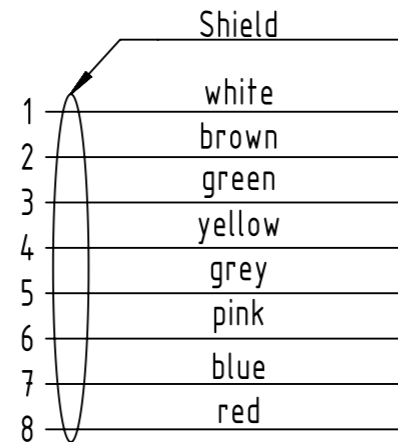

Connector Location A

Connector Location B

Mating face acc. to IEC 61076-2-104

M8 A-coded 8-pole, straight overmolded, shielded

Loading-Plan

length in "1m" step	100	XXX=000
	99	XXX=990
	.	.
	12	XXX=120
	11	XXX=110
length in "0.1m" step	10	XXX=100
	9.9	XXX=099
	9.8	XXX=098
	.	.
	0.4	XXX=004
	0.3	XXX=003
	0.2	XXX=002
0.1	XXX=001	
Step	a [m]	XXX

4.0 to 100	±1%
0.1 to 3.9	+0.04
a [m]	Tolerance

Part no.	213473008XXXXX
----------	----------------

Type of cable	XX
PVC grey, 8x0.14mm ²	XX=21
PUR black, 8x0.14mm ²	XX=22

- Protection level: IP67
 - Temperature range: -30°C ... +80°C