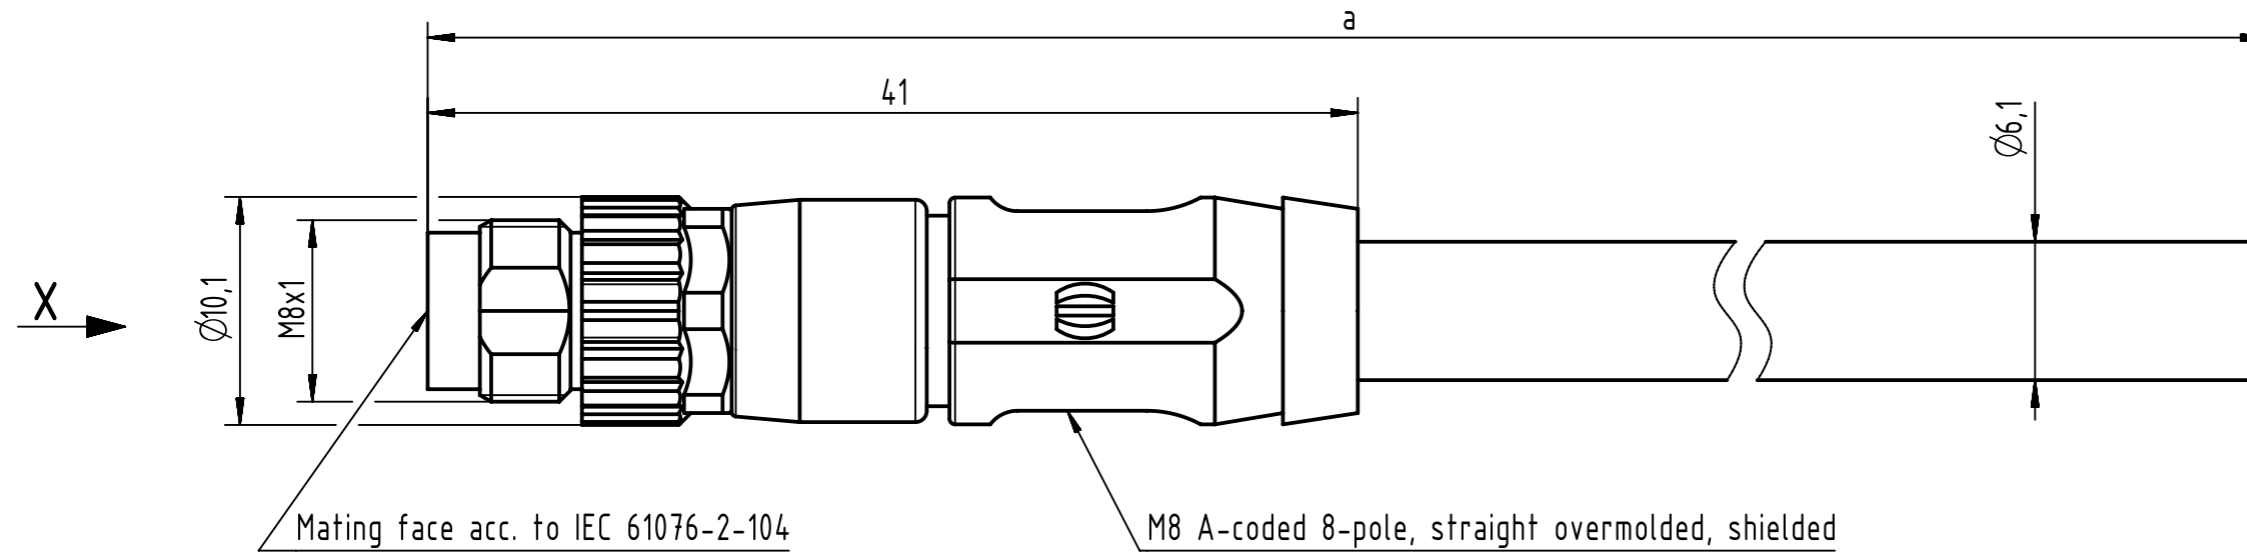

Connector Location A

Connector Location B

Mating face acc. to IEC 61076-2-104

M8 A-coded 8-pole, straight overmolded, shielded

Loading-Plan

length in "1m" step	100	XXX=000
	99	XXX=990
	.	.
	12	XXX=120
	11	XXX=110
length in "0.1m" step	10	XXX=100
	9.9	XXX=099
	9.8	XXX=098
	.	.
	0.4	XXX=004
	0.3	XXX=003
	0.2	XXX=002
0.1	XXX=001	
Step	a [m]	XXX

4.0 to 100	±1%
0.1 to 3.9	+0.04
a [m]	Tolerance

Part no.	213473008XXXXX
----------	----------------

Type of cable	XX
PVC grey, 8x0.14mm ²	XX=21
PUR black, 8x0.14mm ²	XX=22

- Protection level: IP67
 - Temperature range: -30°C ... +80°C

	All Dimensions in mm	Tech. Character.	Free size tol.	According to production drawing	
	All rights reserved Department HCS - RO	Created by STOCHECIC Stochei	Inspected by COSTEA Costea	Standardisation MUNTEANV Muntean	Date 2018-12-17
HARTING Customised Solutions D-32339 Espelkamp		Title M8 CA shield A-cod st/- m/-		State Final Release	
Type TB	Number 213473008XXXXX	Doc-Key / ECM-Nr. 100714206/UGD/000/B 500000144934		Rev. B	Page 1/1