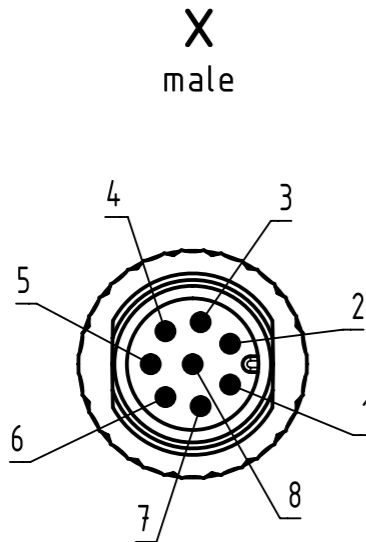

Connector Location A

Connector Location B

Mating face acc. to IEC 61076-2-104

M8 A-coded 8-pole, straight overmolded, shielded

Loading-Plan

length in "1m" step	100	XXX=000
	99	XXX=990
	.	.
	12	XXX=120
	11	XXX=110
length in "0.1m" step	10	XXX=100
	9.9	XXX=099
	9.8	XXX=098
	.	.
	0.4	XXX=004
	0.3	XXX=003
	0.2	XXX=002
0.1	XXX=001	
Step	a [m]	XXX

4.0 to 100	±1%
0.1 to 3.9	+0.04
a [m]	Tolerance

Part no.	213473008XXXXX
----------	----------------

Type of cable	XX
PVC grey, 8x0.14mm ²	XX=21
PUR black, 8x0.14mm ²	XX=22

- Protection level: IP67
 - Temperature range: -30°C ... +80°C

	All Dimensions in mm	Tech. Character.	Free size tol.	According to production drawing	
	All rights reserved Department HCS - RO	Created by STOCHECIC Stochei	Inspected by COSTEA Costea	Standardisation MUNTEANV Muntean	Date 2018-12-17
HARTING Customised Solutions D-32339 Espelkamp		Title M8 CA shield A-cod st/- m/-		State Final Release	
Type TB	Number 213473008XXXXX	Doc-Key / ECM-Nr. 100714206/UGD/000/B 500000144934		Rev. B	Page 1/1