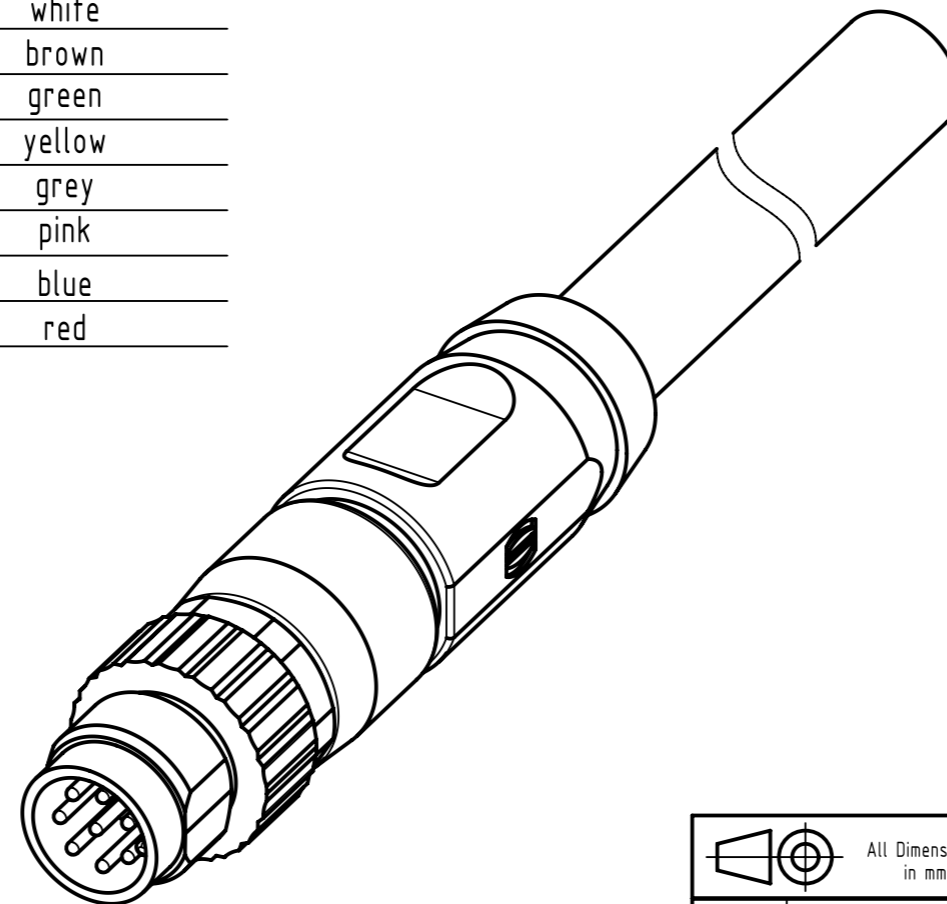

Connector Location A

Connector Location B

Mating face acc. to IEC 61076-2-104

M8 A-coded 8-pole, straight overmolded, shielded

Loading-Plan

length in "1m" step	100	XXX=000
	99	XXX=990
	.	.
	12	XXX=120
	11	XXX=110
length in "0.1m" step	10	XXX=100
	9.9	XXX=099
	9.8	XXX=098
	.	.
	0.4	XXX=004
	0.3	XXX=003
	0.2	XXX=002
0.1	XXX=001	
Step	a [m]	XXX

4.0 to 100	±1%
0.1 to 3.9	+0.04
a [m]	Tolerance

Part no.	213473008XXXXX
----------	----------------

Type of cable	XX
PVC grey, 8x0.14mm ²	XX=21
PUR black, 8x0.14mm ²	XX=22

- Protection level: IP67
 - Temperature range: -30°C ... +80°C