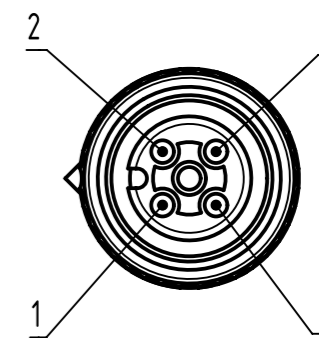

Werkstoffe:

Kontakt:	CuZn, Ni b / Au 0,2 gal.
Kontaktträger:	PA, UL 94 V-0
Überwurfmutter /-schraube:	GD-Zn, Ni
Dichtung:	FPM
Griffkörper:	TPU, UL 94 HB, schwarz

Montagedaten:

empfohlenes Drehmoment:	0,6 Nm
-------------------------	--------

male

female

	All Dimensions in mm	Tech. Character.	Free size tol.	According to production drawing		
	All rights reserved Department HCS - RO	Created by STOCHECIC Stochechi	Inspected by COSTEA Costea	Standardisation MUNTEANV Muntean	Date 2019-03-05	State Final Release
HARTING Customised Solutions D-32339 Espelkamp		Title M12 A 4pol m/f st/st shld.		Doc-Key / ECM-Nr. 100803013/UGD/000/A 500000148324		
		Type DS	Number 21347875474XXX		Rev. A Page 1/1	