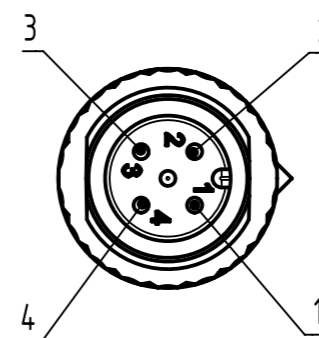

Werkstoffe:

Kontakt:	CuZn, Ni b / Au 0,2 gal.
Kontaktträger:	PA, UL 94 V-0
Überwurfmutter /-schraube:	GD-Zn, Ni
Dichtung:	FPM
Griffkörper:	TPU, UL 94 HB, schwarz

Montagedaten:

empfohlenes Drehmoment:	0,6 Nm
-------------------------	--------

male

female

	All Dimensions in mm	Tech. Character.	Free size tol.	According to production drawing		
	All rights reserved Department HCS - RO	Created by STOCHECIC Stochechi	Inspected by COSTEA Costea	Standardisation MUNTEANV Muntean	Date 2019-03-05	State Final Release
HARTING Customised Solutions D-32339 Espelkamp		Title M12 A 4pol m/f st/st shld.		Doc-Key / ECM-Nr. 100803013/UGD/000/A 500000148324		
		Type DS	Number 21347875474XXX		Rev. A Page 1/1	