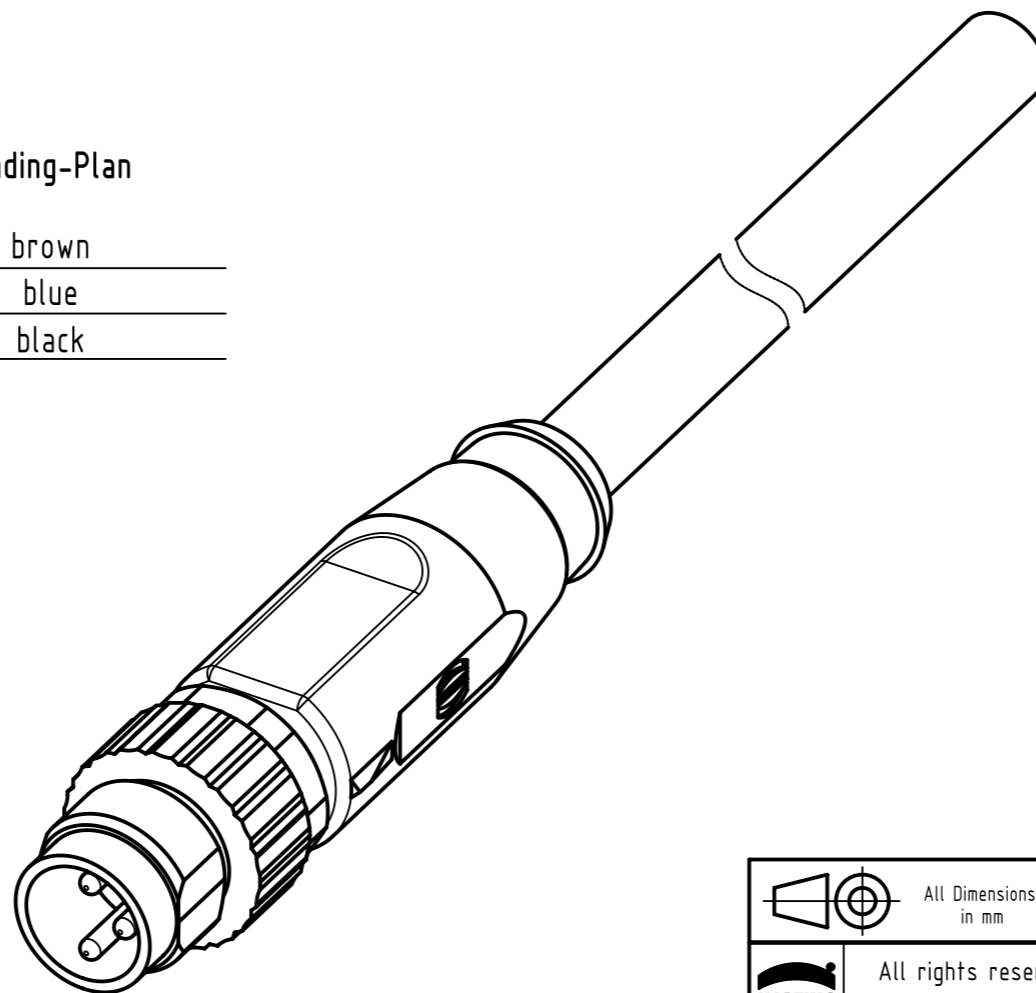

Connector Location A

Connector Location B

Mating face acc. to IEC 61076-2-104

M8 A-coded, 3-pole, straight overmolded, unshielded

X
male

Loading-Plan

1	brown
3	blue
4	black

- Protection level: IP67
- Temperature range: -25°C ... +80°C

4.0 to 40	±1%
0.1 to 3.9	+0.04
a [m]	Tolerance

length in "1m" step	40	XXX=400
	39	XXX=390
	12	XXX=120
	11	XXX=110
length in "0.1m" step	10	XXX=100
	9.9	XXX=099
	9.8	XXX=098
	0.4	XXX=004
	0.3	XXX=003
	0.2	XXX=002
	0.1	XXX=001
Step	a [m]	XXX

PVC grey, 3x0.25mm ²	21348000380XXX
Type of cable	Part no.

	All rights reserved	Created by STOCHECIC Stocheici	Inspected by COSTEA Costea	Standardisation MUNTEANV Muntean	Date 2018-12-17	State Final Release
	Department HCS - RO	Title M8 Cable Assembly 3-poles st/- m/-				Doc-Key / ECM-Nr. 100577956/UGD/009/C 500000144934
HARTING Customised Solutions D-32339 Espelkamp		Type TB	Number 21348000380XXX		Rev. C	Page 1/1