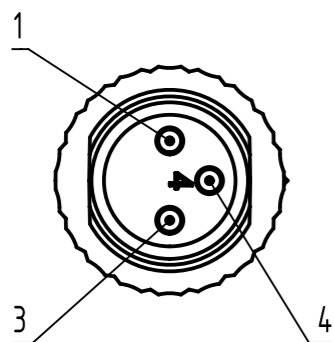

Connector Location A

Connector Location B

Mating face acc. to IEC 61076-2-104

M8 A-coded, 3-pole, straight overmolded, unshielded

X
male

Loading-Plan

1	brown
3	blue
4	black

- Protection level: IP67
- Temperature range: -25°C ... +80°C

4.0 to 40	±1%
0.1 to 3.9	+0.04
a [m]	Tolerance

length in "1m" step	40	XXX=400
	39	XXX=390
	12	XXX=120
	11	XXX=110
length in "0.1m" step	10	XXX=100
	9.9	XXX=099
	9.8	XXX=098
	0.4	XXX=004
	0.3	XXX=003
	0.2	XXX=002
	0.1	XXX=001
Step	a [m]	XXX

PVC grey, 3x0.25mm ²	21348000380XXX
Type of cable	Part no.

	All rights reserved	Created by STOCHECIC Stocheici	Inspected by COSTEA Costea	Standardisation MUNTEANV Muntean	Date 2018-12-17	State Final Release
	Department HCS - RO	Title M8 Cable Assembly 3-poles st/- m/-				Doc-Key / ECM-Nr. 100577956/UGD/009/C 500000144934
HARTING Customised Solutions D-32339 Espelkamp		Type TB	Number 21348000380XXX		Rev. C	Page 1/1