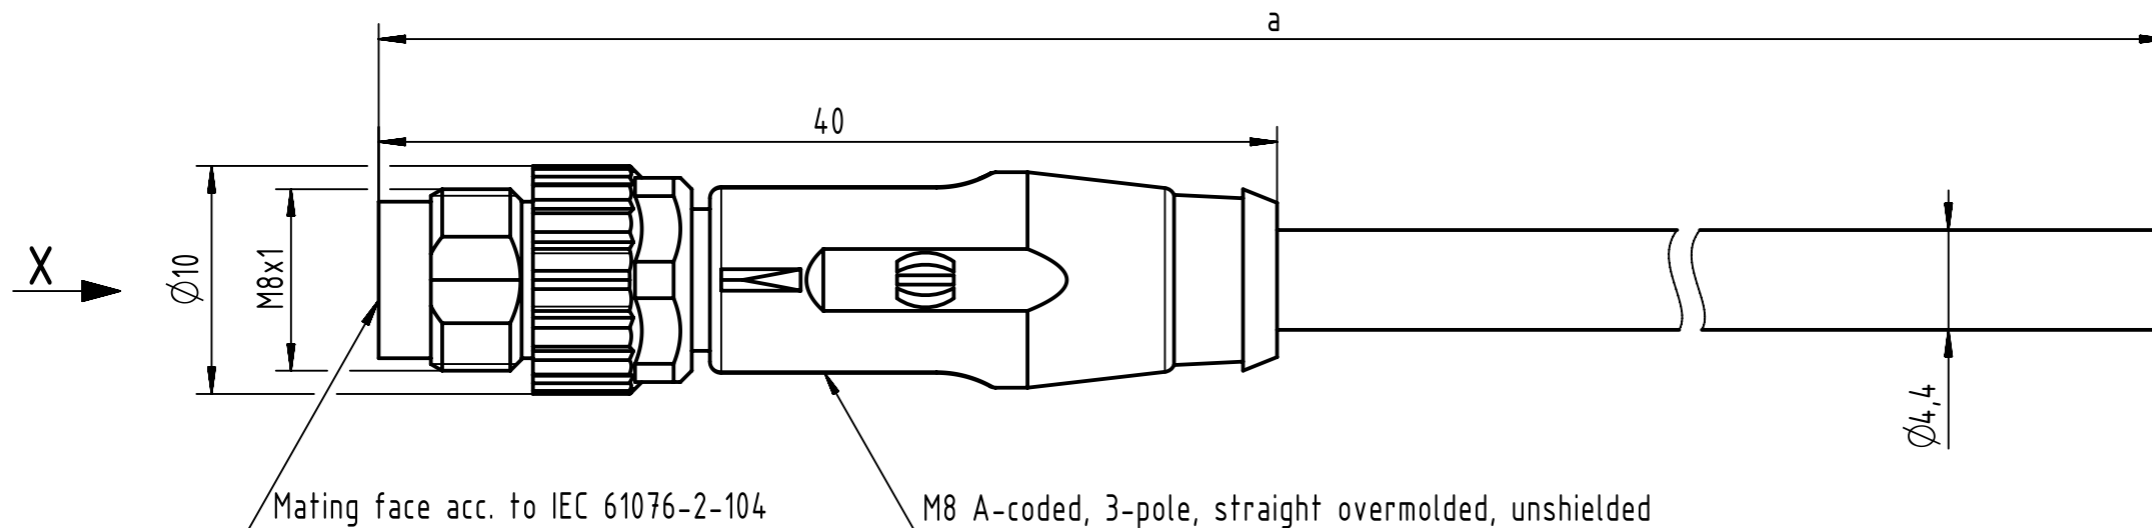

Connector Location A

Connector Location B

Mating face acc. to IEC 61076-2-104

M8 A-coded, 3-pole, straight overmolded, unshielded

X
male

Loading-Plan

1	brown
3	blue
4	black

- Protection level: IP67
- Temperature range: -25°C ... +80°C

4.0 to 40	±1%
0.1 to 3.9	+0.04
a [m]	Tolerance

length in "1m" step	40	XXX=400
	39	XXX=390
	12	XXX=120
	11	XXX=110
length in "0.1m" step	10	XXX=100
	9.9	XXX=099
	9.8	XXX=098
	0.4	XXX=004
	0.3	XXX=003
	0.2	XXX=002
	0.1	XXX=001
Step	a [m]	XXX

PVC grey, 3x0.25mm ²	21348000380XXX
Type of cable	Part no.

	All rights reserved	Created by STOCHECIC Stocheici	Inspected by COSTEA Costea	Standardisation MUNTEANV Muntean	Date 2018-12-17	State Final Release
	Department HCS - RO	Title M8 Cable Assembly 3-poles st/- m/-				Doc-Key / ECM-Nr. 100577956/UGD/009/C 500000144934
HARTING Customised Solutions D-32339 Espelkamp		Type TB	Number 21348000380XXX		Rev. C	Page 1/1