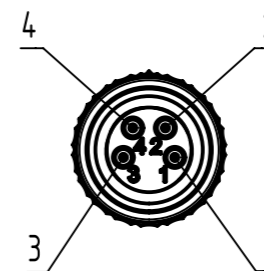

## Werkstoffe:

Kontakt: CuZn, Ni3 Au 0,2 gal.

Kontaktträger: PA, UL 94 V-0

Dichtung: FPM

Überwurfmutter/-schraube: GD-Zn, Ni

Griffkörper: TPU, UL 94 HB,  
schwarz

## Montagedaten:

empfohlenes Drehmoment: 0,4 Nm

female

male

	All Dimensions in mm	Tech. Character.	Free size tol.	According to production drawing		
	All rights reserved Department HCS - RO	Created by STOCHECIC Stocheici	Inspected by COSTEA Costea	Standardisation MUNTEANV Muntean	Date 2019-03-05	State Final Release
HARTING Customised Solutions D-32339 Espelkamp		Title M8 Cable Assembly 4-poles st/st f/m		Doc-Key / ECM-Nr. 100802879/UGD/000/A 500000148324		
		Type DS	Number 21348081489XXX		Rev. A Page 1/1	