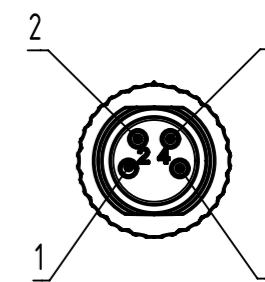

## Werkstoffe:

Kontakt: CuZn, Ni3 Au 0,2 gal.

Kontaktträger: PA, UL 94 V-0

Dichtung: FPM

Überwurfmutter/-schraube: GD-Zn, Ni

Griffkörper: TPU, UL 94 HB,  
schwarz

## Montagedaten:

empfohlenes Drehmoment: 0,4 Nm

female

male

	All Dimensions in mm	Tech. Character.	Free size tol.	According to production drawing		
	All rights reserved Department HCS - RO	Created by STOCHECIC Stocheici	Inspected by COSTEA Costea	Standardisation MUNTEANV Muntean	Date 2019-03-05	State Final Release
HARTING Customised Solutions D-32339 Espelkamp		Title M8 Cable Assembly 4-poles st/st f/m		Doc-Key / ECM-Nr. 100802879/UGD/000/A 500000148324		
		Type DS	Number 21348081489XXX		Rev. A Page 1/1	